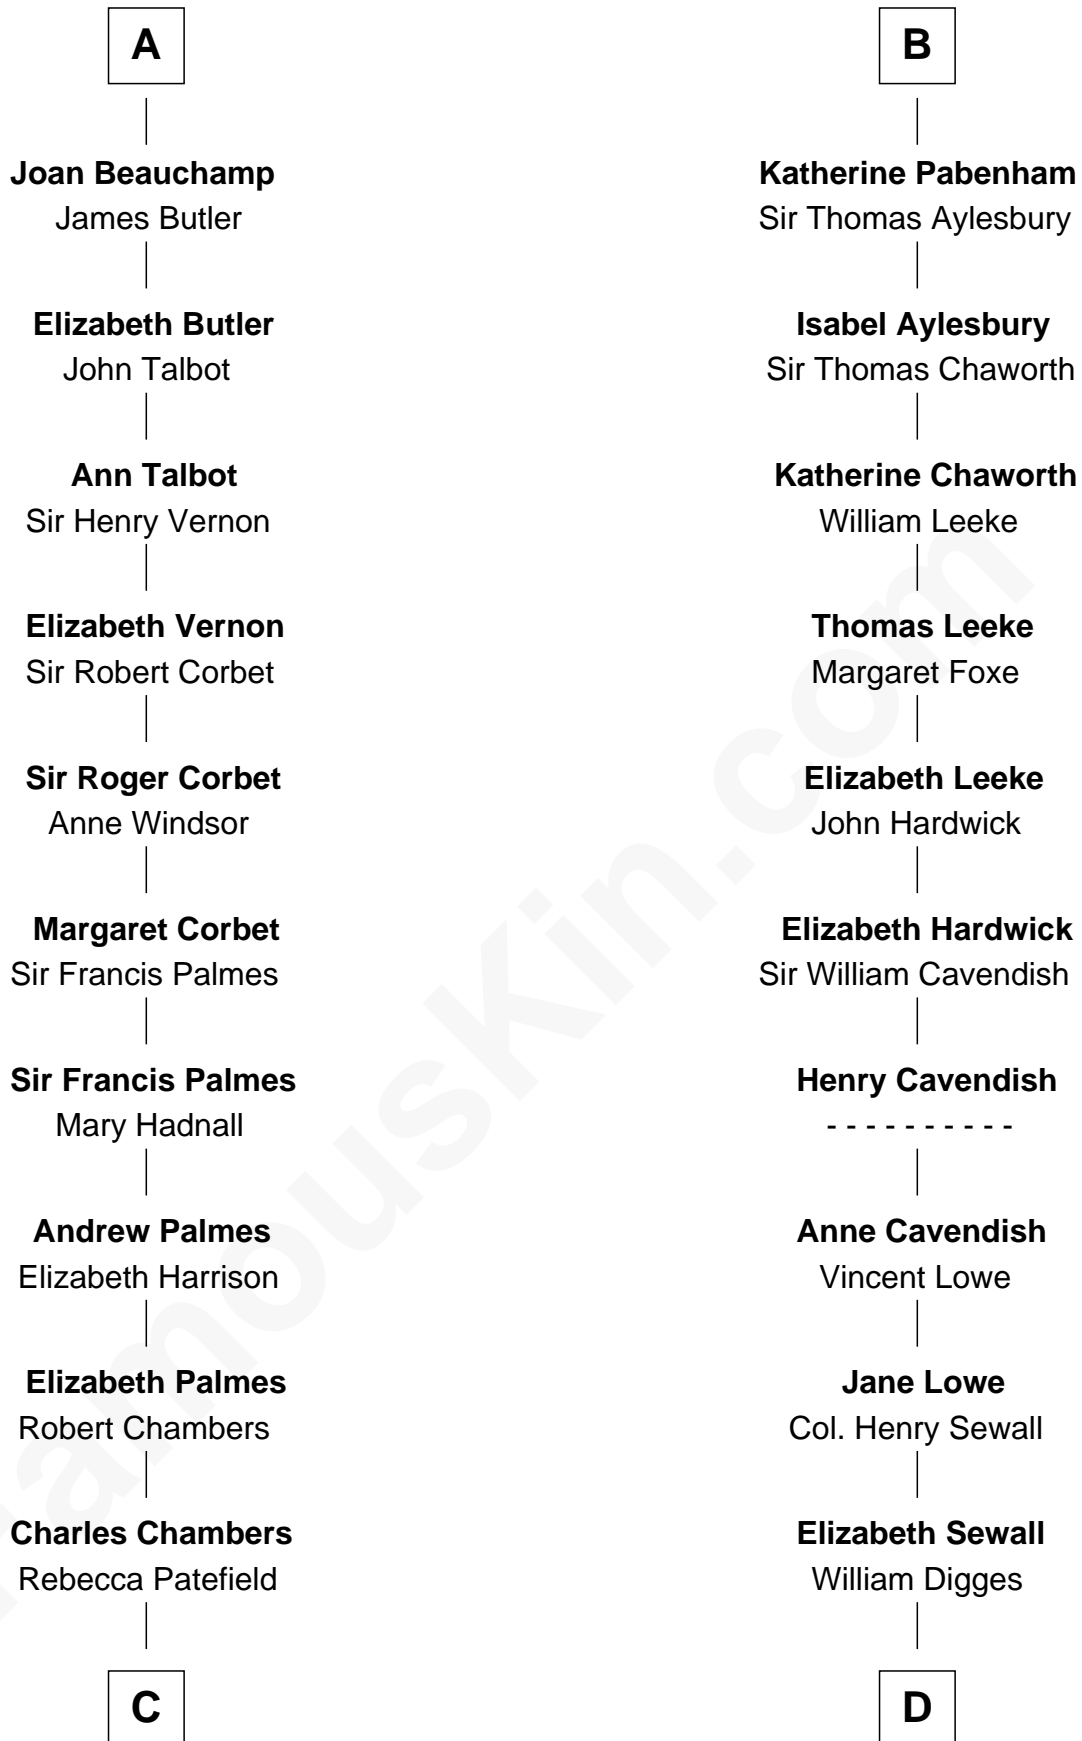

FamousKin.com
Relationship Chart of
James Russell Lowell
American "Fireside" Poet

19th cousin 2 times removed of
John Carroll
Founder of Georgetown University

C

Rebecca Chambers

Daniel Russell

James Russell

Anne Digges

Henry Darnall

Eleanor Darnall

Daniel Carroll

John Carroll

Founder, Georgetown University