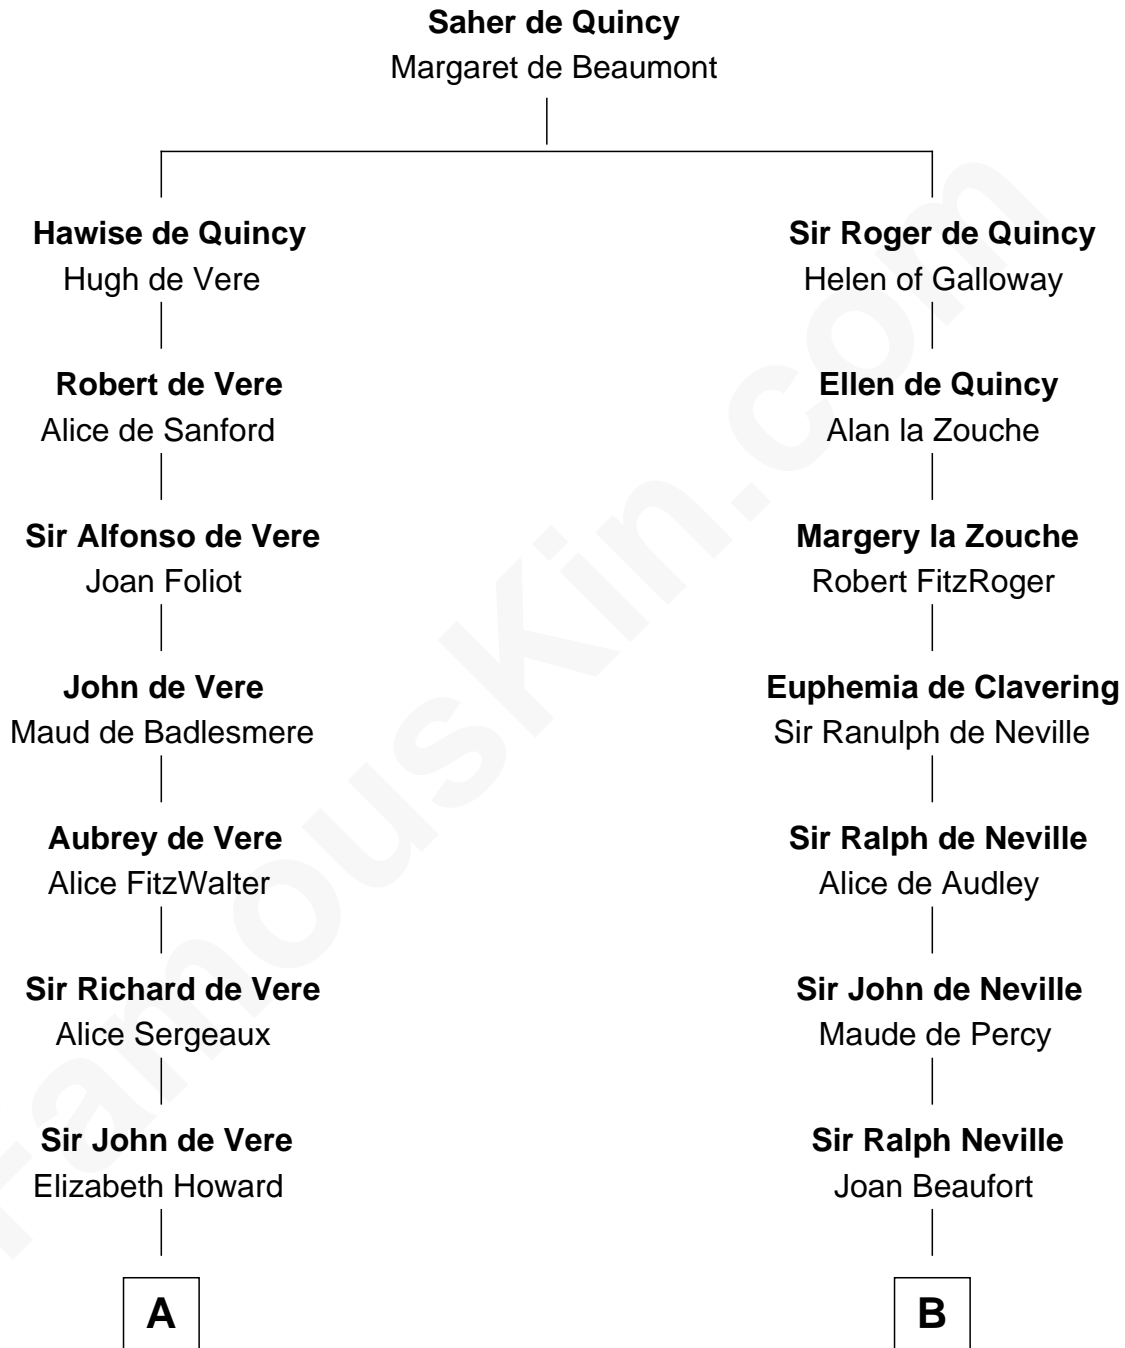

FamousKin.com
Relationship Chart of
James Russell Lowell
American "Fireside" Poet

17th cousin 2 times removed of

John Carroll
Founder of Georgetown University

C

—
John Lowell

Rebecca Russell

—
Rev. Charles Lowell

Harriet Brackett Spence

—
James Russell Lowell

American "Fireside" Poet

FamousKin.com