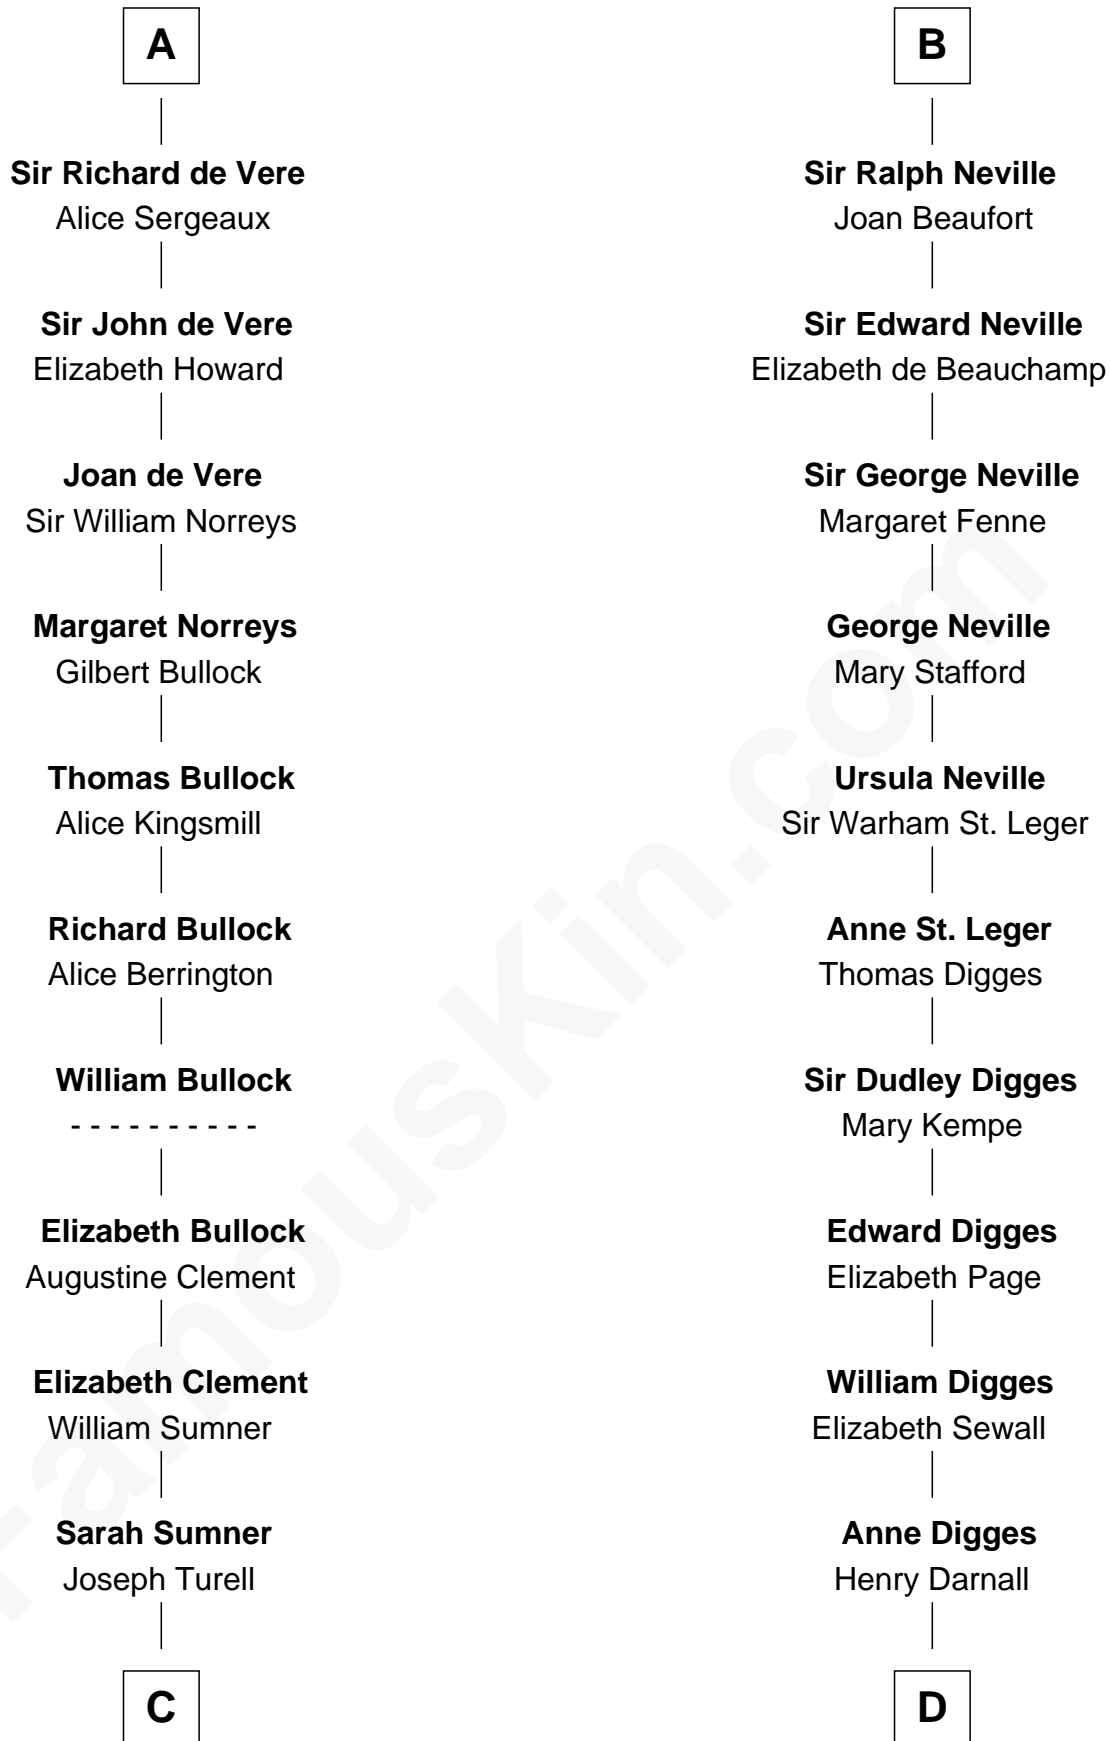

FamousKin.com
Relationship Chart of
James Russell Lowell
American "Fireside" Poet

18th cousin 3 times removed of

John Carroll
Founder of Georgetown University

C

Sarah Turell
Noah Champney

Sarah Champney
Rev. John Lowell