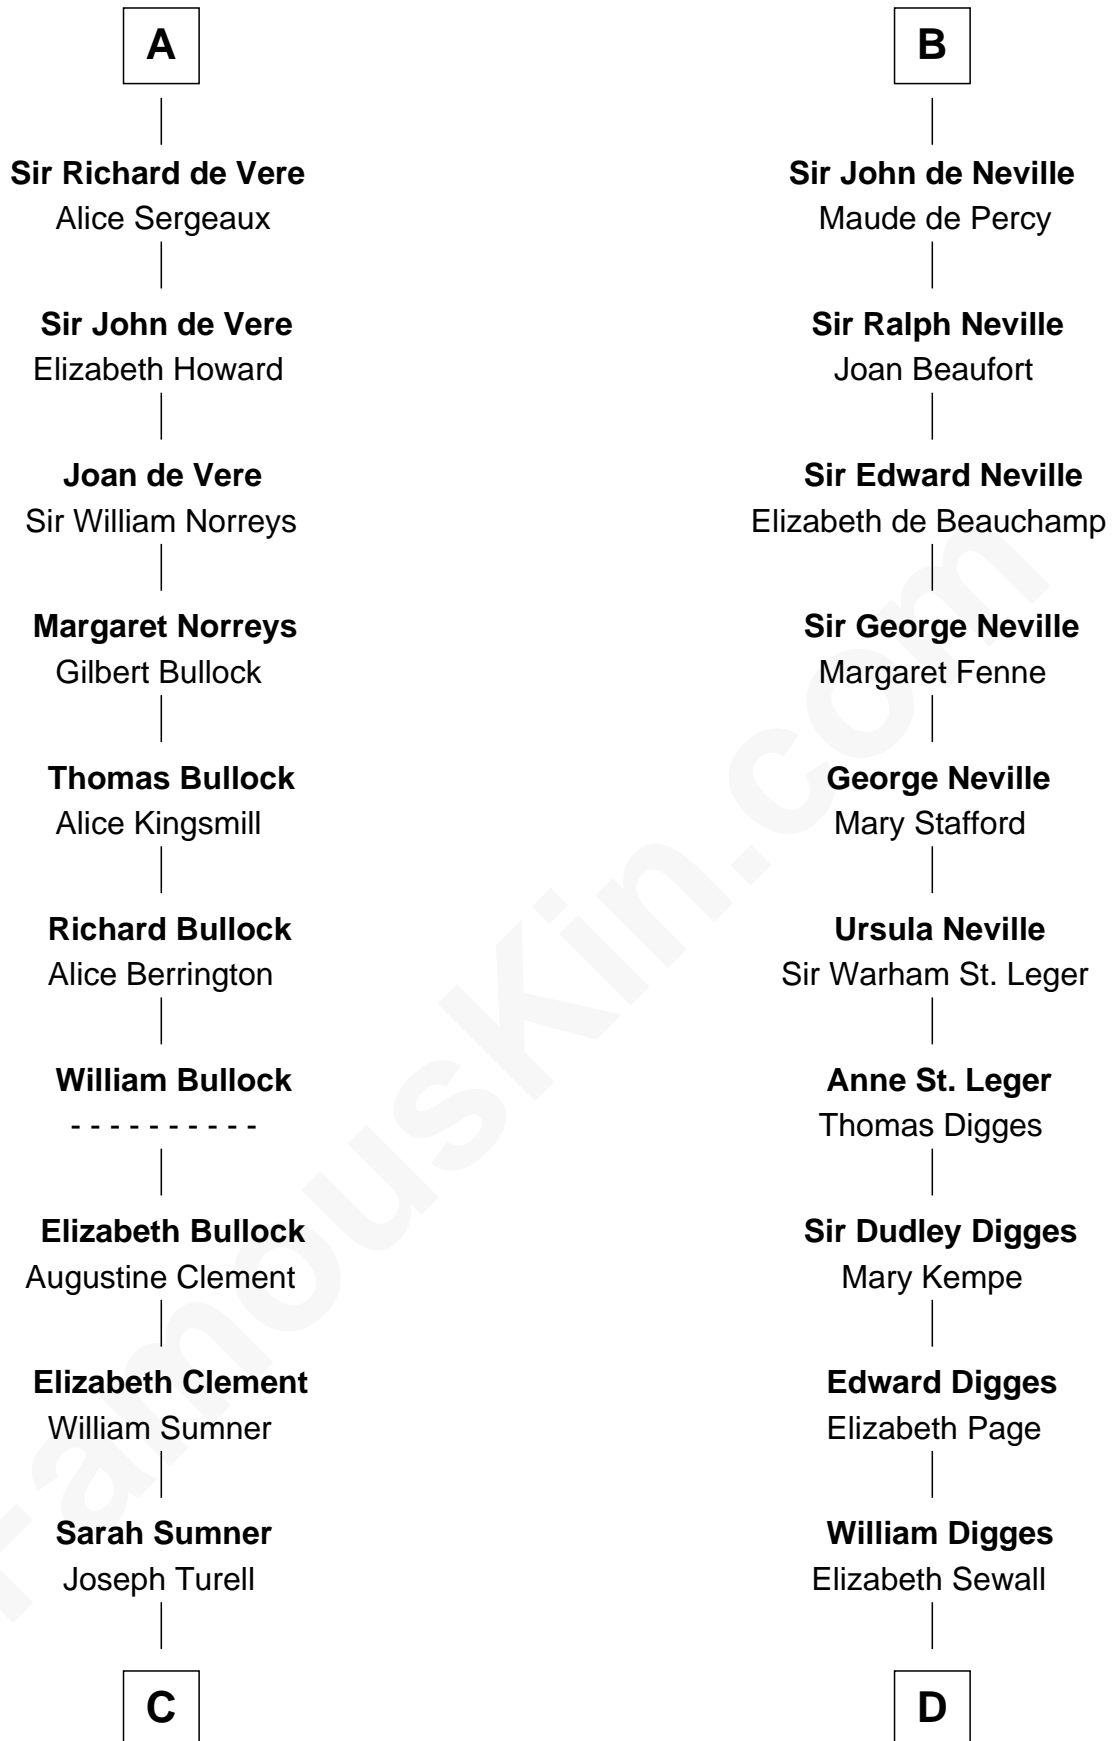

FamousKin.com
Relationship Chart of
James Russell Lowell
American "Fireside" Poet

19th cousin 2 times removed of
John Carroll
Founder of Georgetown University

C

Sarah Turell
Noah Champney

Sarah Champney
Rev. John Lowell

John Lowell
Rebecca Russell

Rev. Charles Lowell
Harriet Brackett Spence

James Russell Lowell
American "Fireside" Poet

D

Anne Digges
Henry Darnall

Eleanor Darnall
Daniel Carroll

John Carroll
Founder, Georgetown University