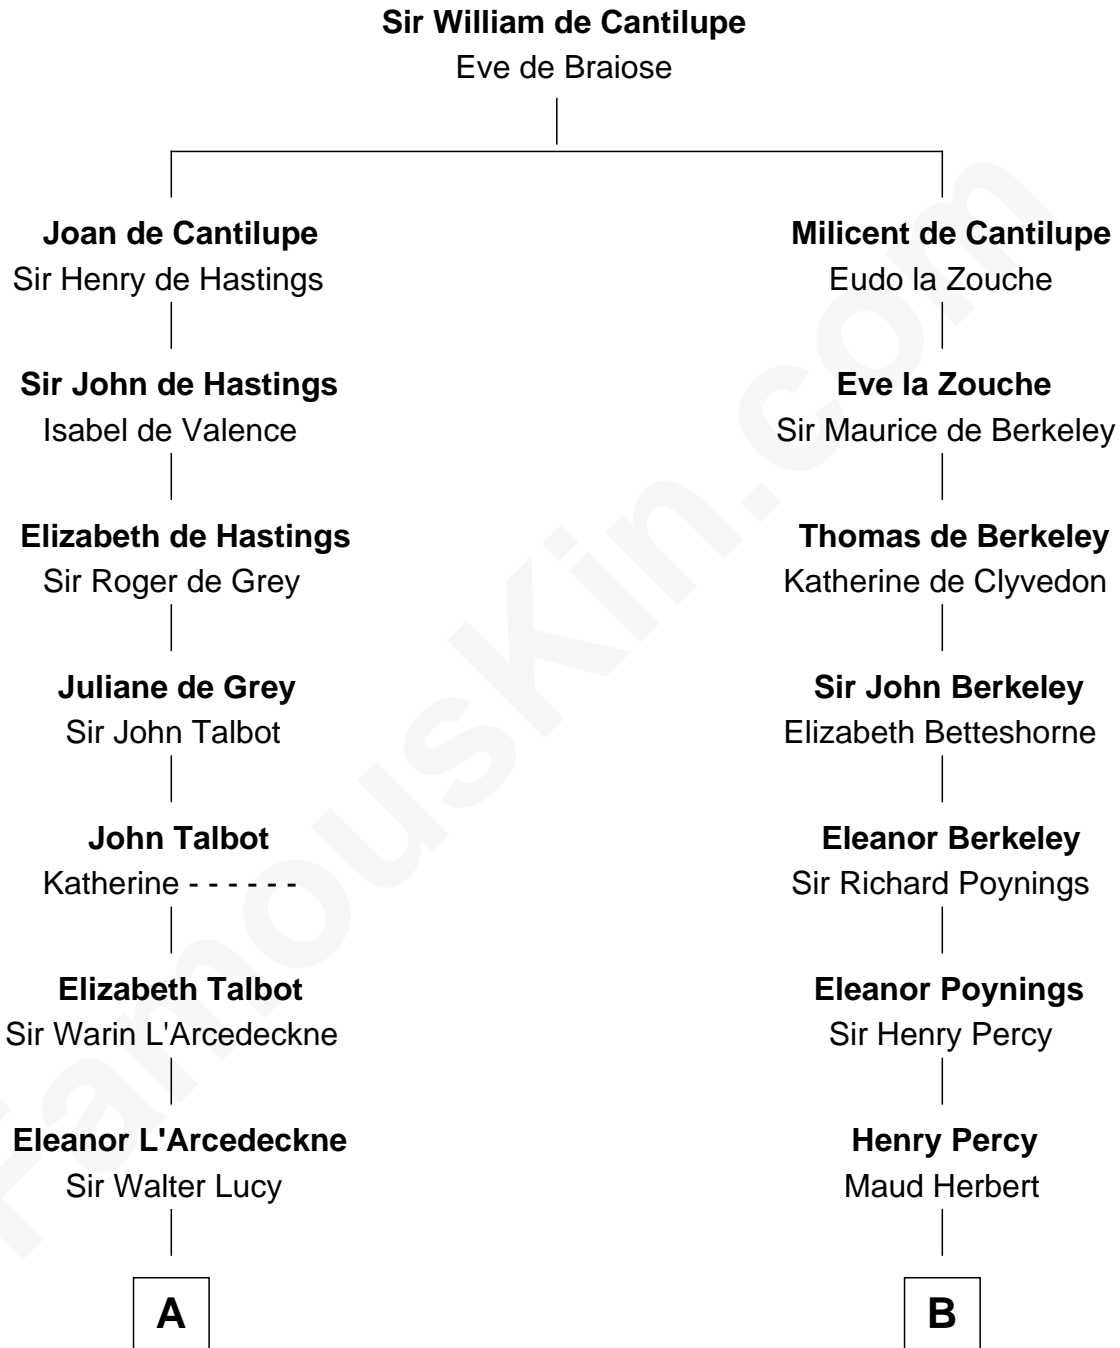

FamousKin.com
Relationship Chart of
James Russell Lowell
American "Fireside" Poet

16th cousin 5 times removed of
John Carroll
Founder of Georgetown University

C

Rebecca Chambers

Daniel Russell

James Russell