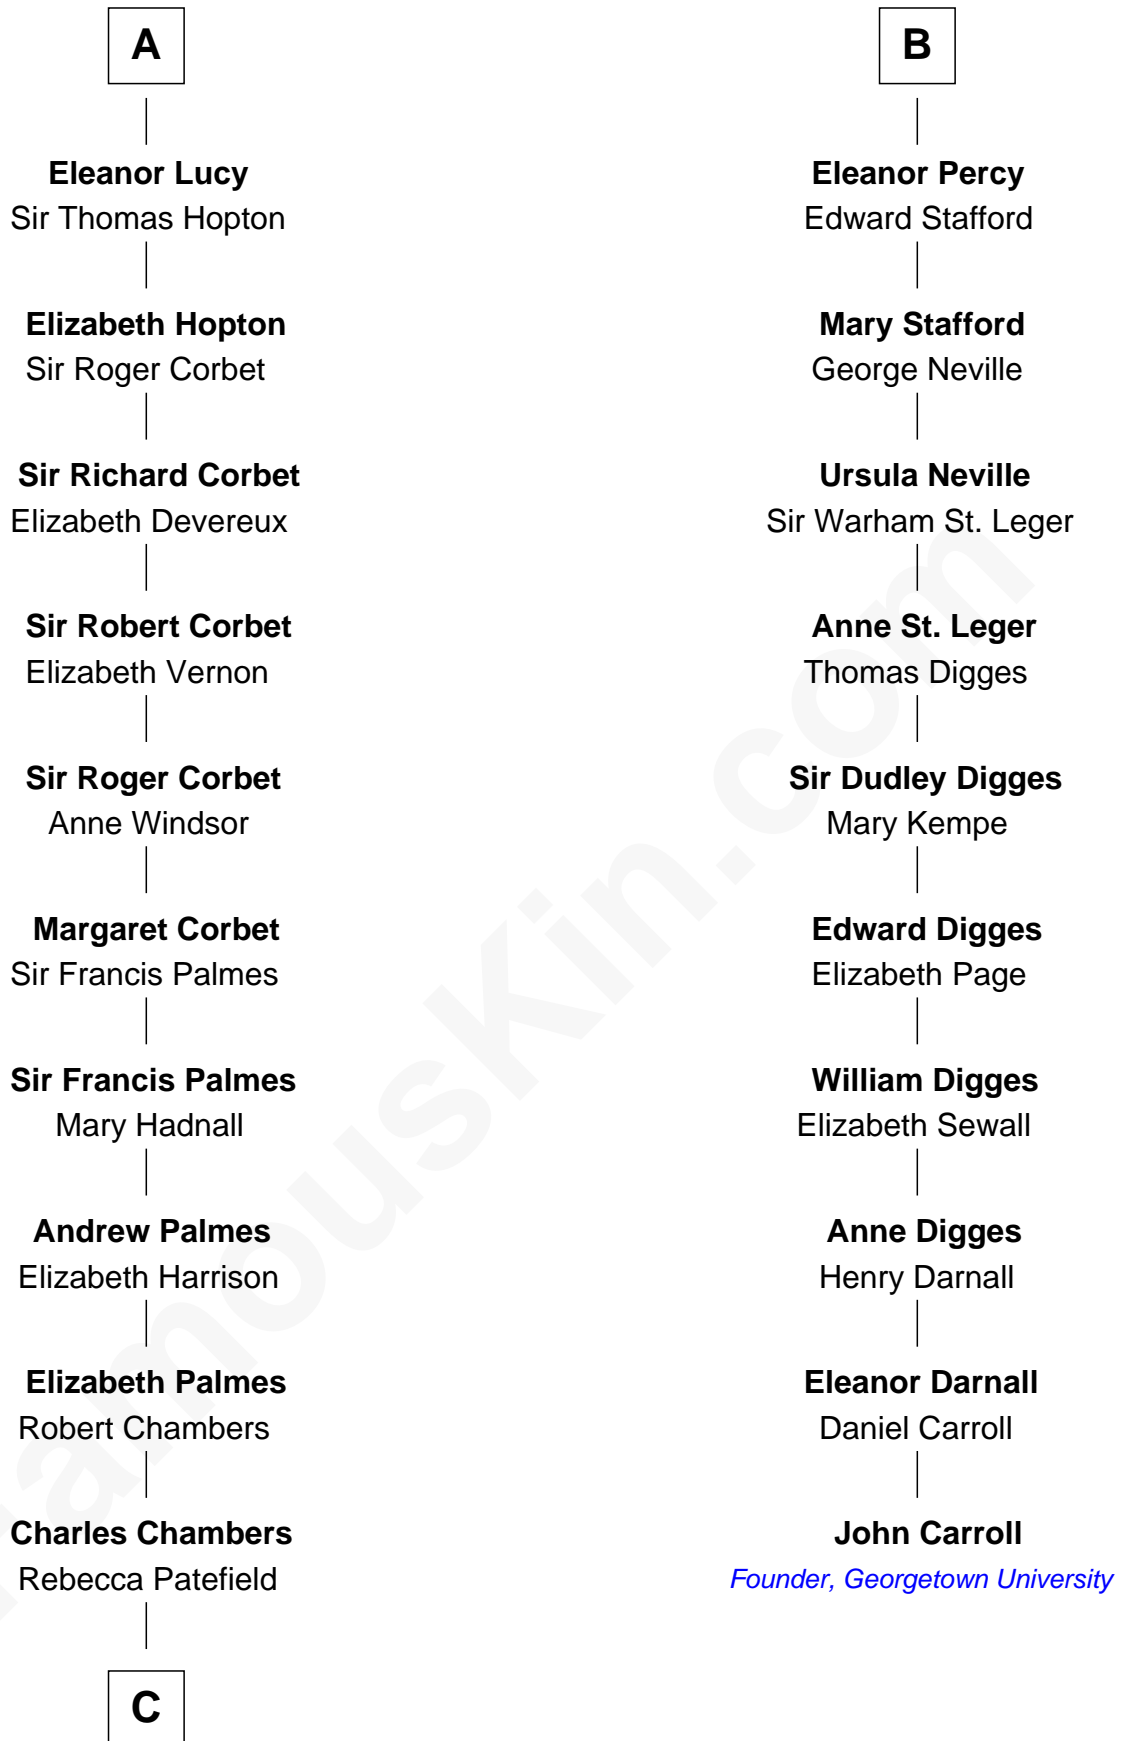

FamousKin.com
Relationship Chart of
James Russell Lowell
American "Fireside" Poet

16th cousin 5 times removed of
John Carroll
Founder of Georgetown University

C

Rebecca Chambers

Daniel Russell

James Russell