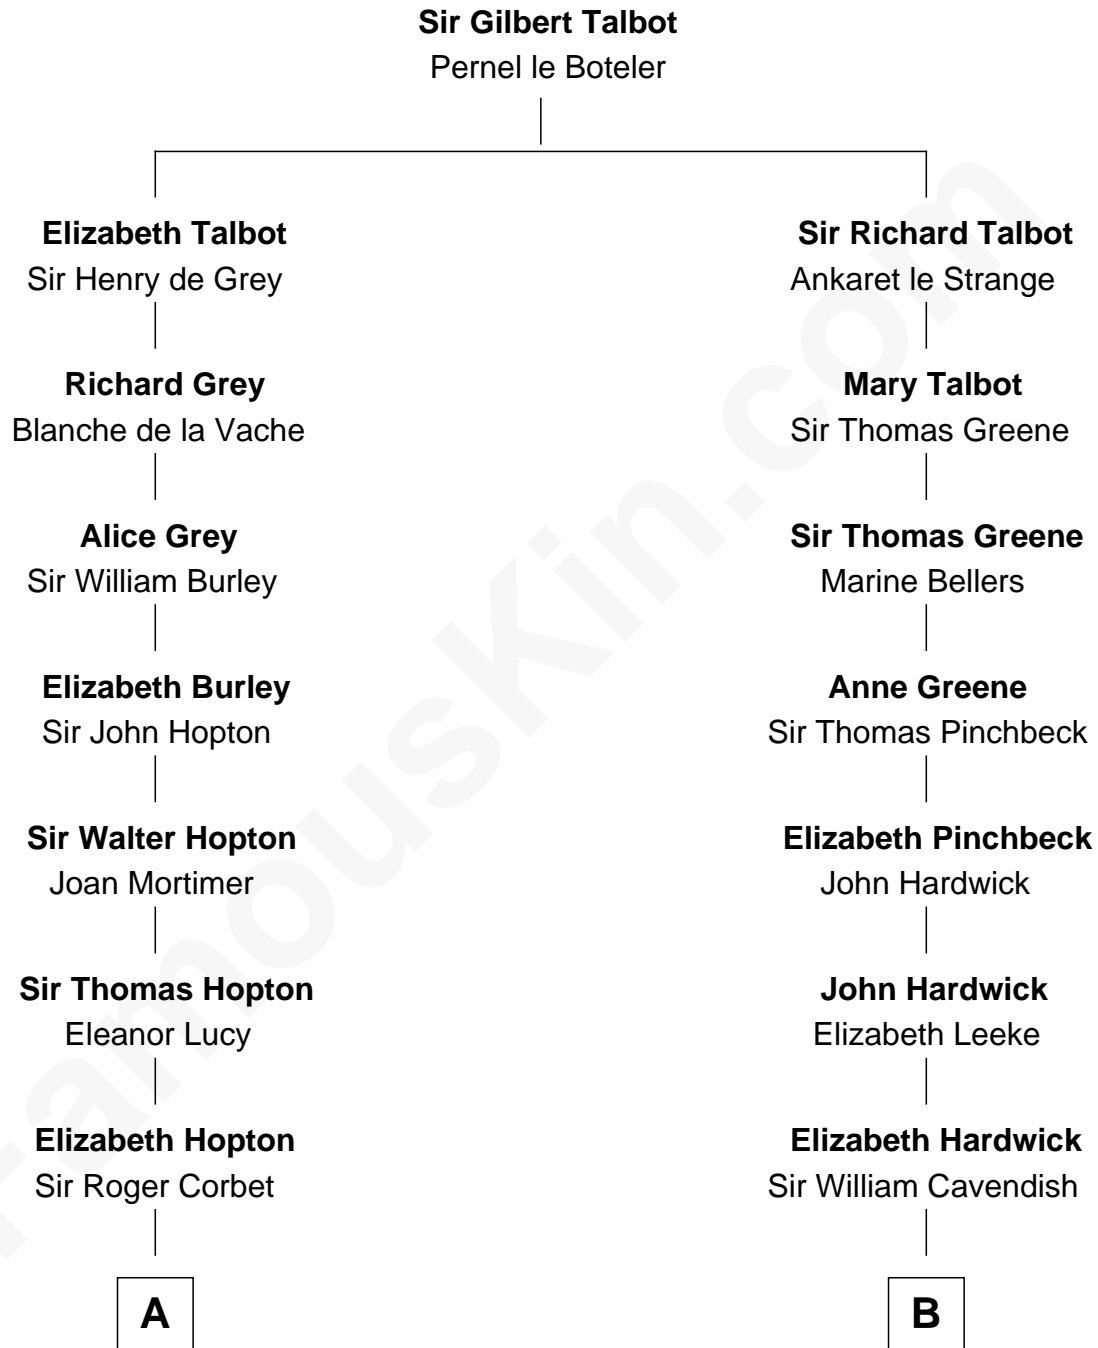

FamousKin.com
Relationship Chart of
James Russell Lowell
American "Fireside" Poet

13th cousin 6 times removed of
John Carroll
Founder of Georgetown University

C

—
Rebecca Russell

John Lowell

—
Rev. Charles Lowell
Harriet Brackett Spence

—
James Russell Lowell
American "Fireside" Poet

FamousKin.com