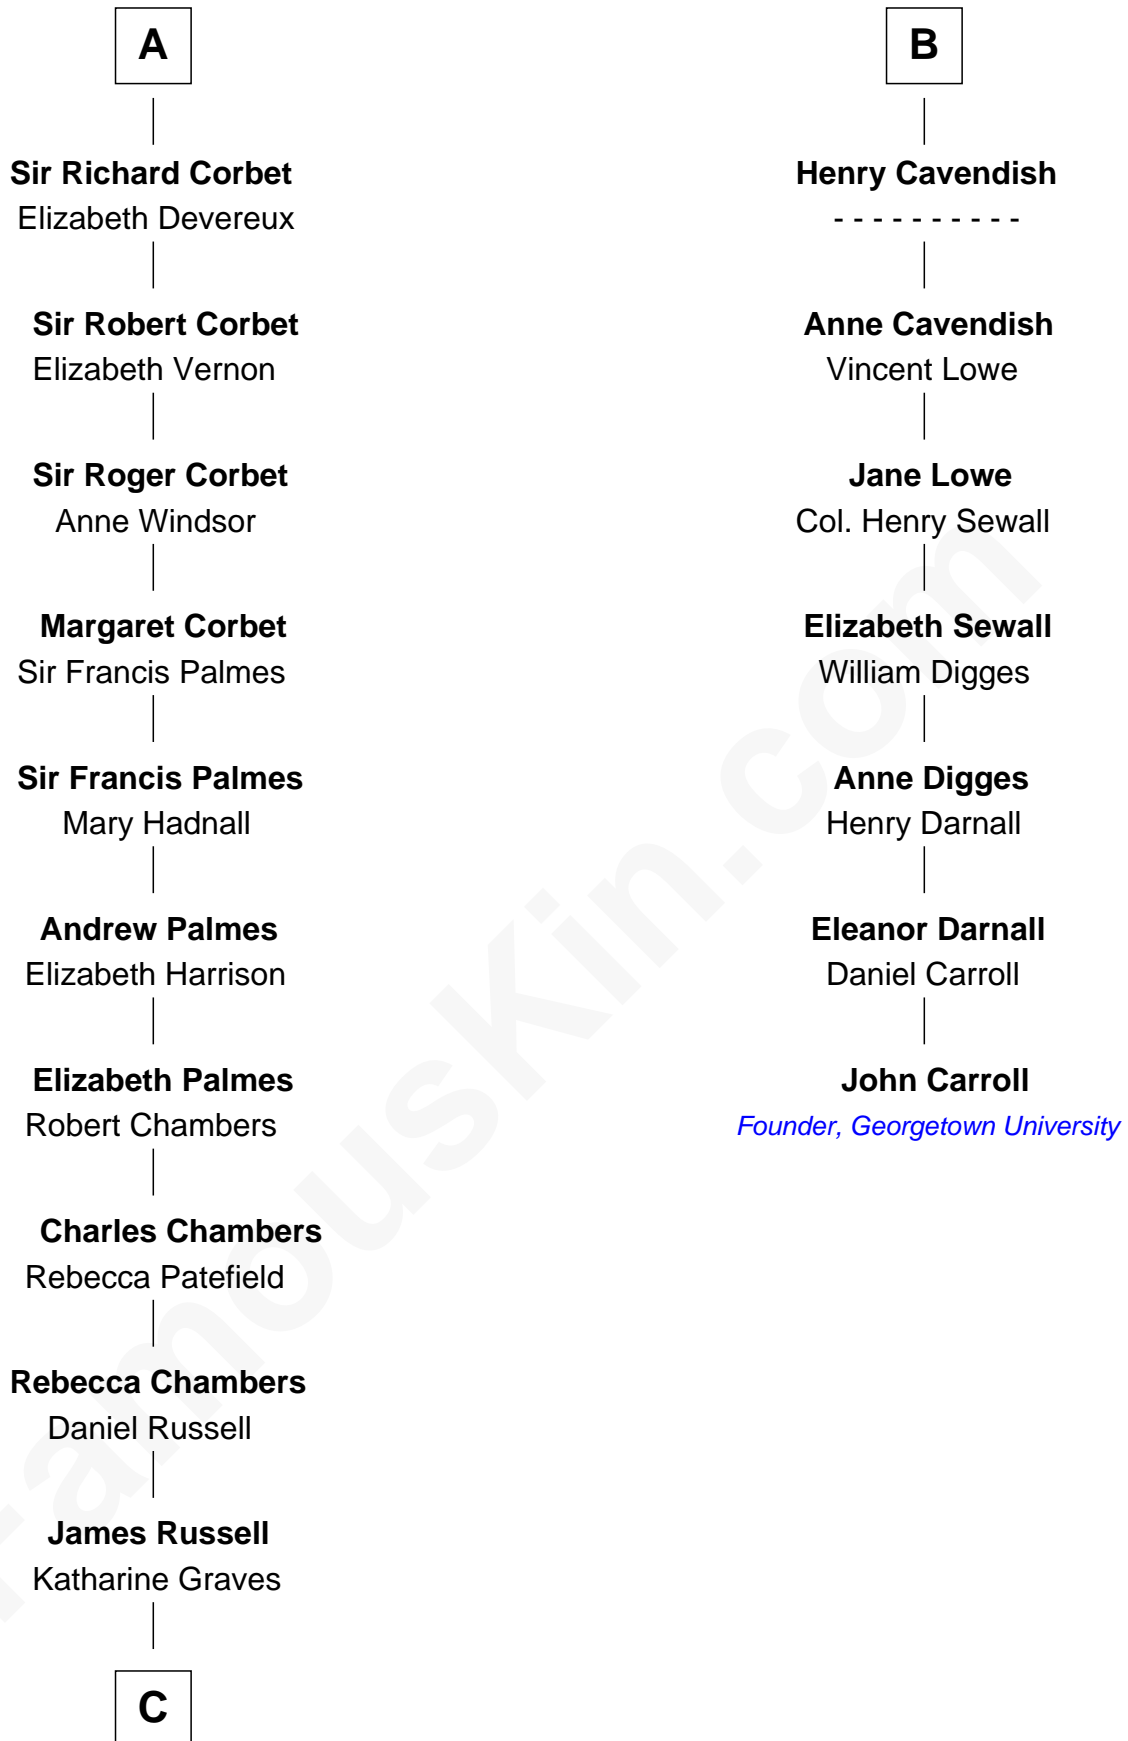

FamousKin.com
Relationship Chart of
James Russell Lowell
American "Fireside" Poet

13th cousin 6 times removed of
John Carroll
Founder of Georgetown University

C

—
Rebecca Russell

John Lowell

—
Rev. Charles Lowell
Harriet Brackett Spence

—
James Russell Lowell
American "Fireside" Poet

FamousKin.com