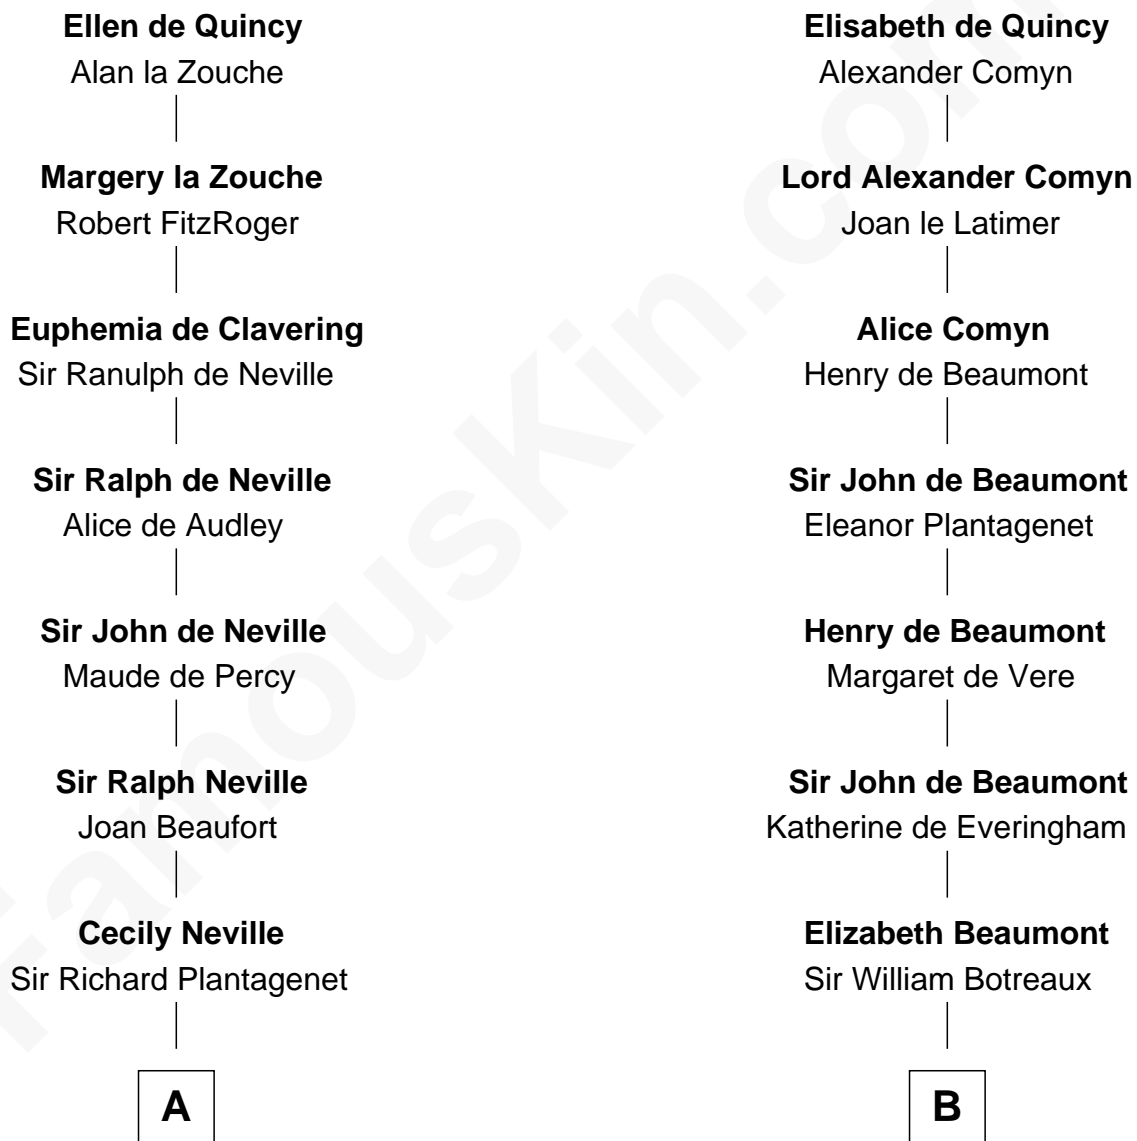

FamousKin.com Relationship Chart of

James Russell Lowell

American "Fireside" Poet

21st cousin of

Guillermo Billinghurst

31st President of Peru

Sir Roger de Quincy

Helen of Galloway

C

William Traill

Isabel Fea

Robert Traill

Mary Whipple

Mary Whipple Traill

Keith Spence

Harriet Brackett Spence