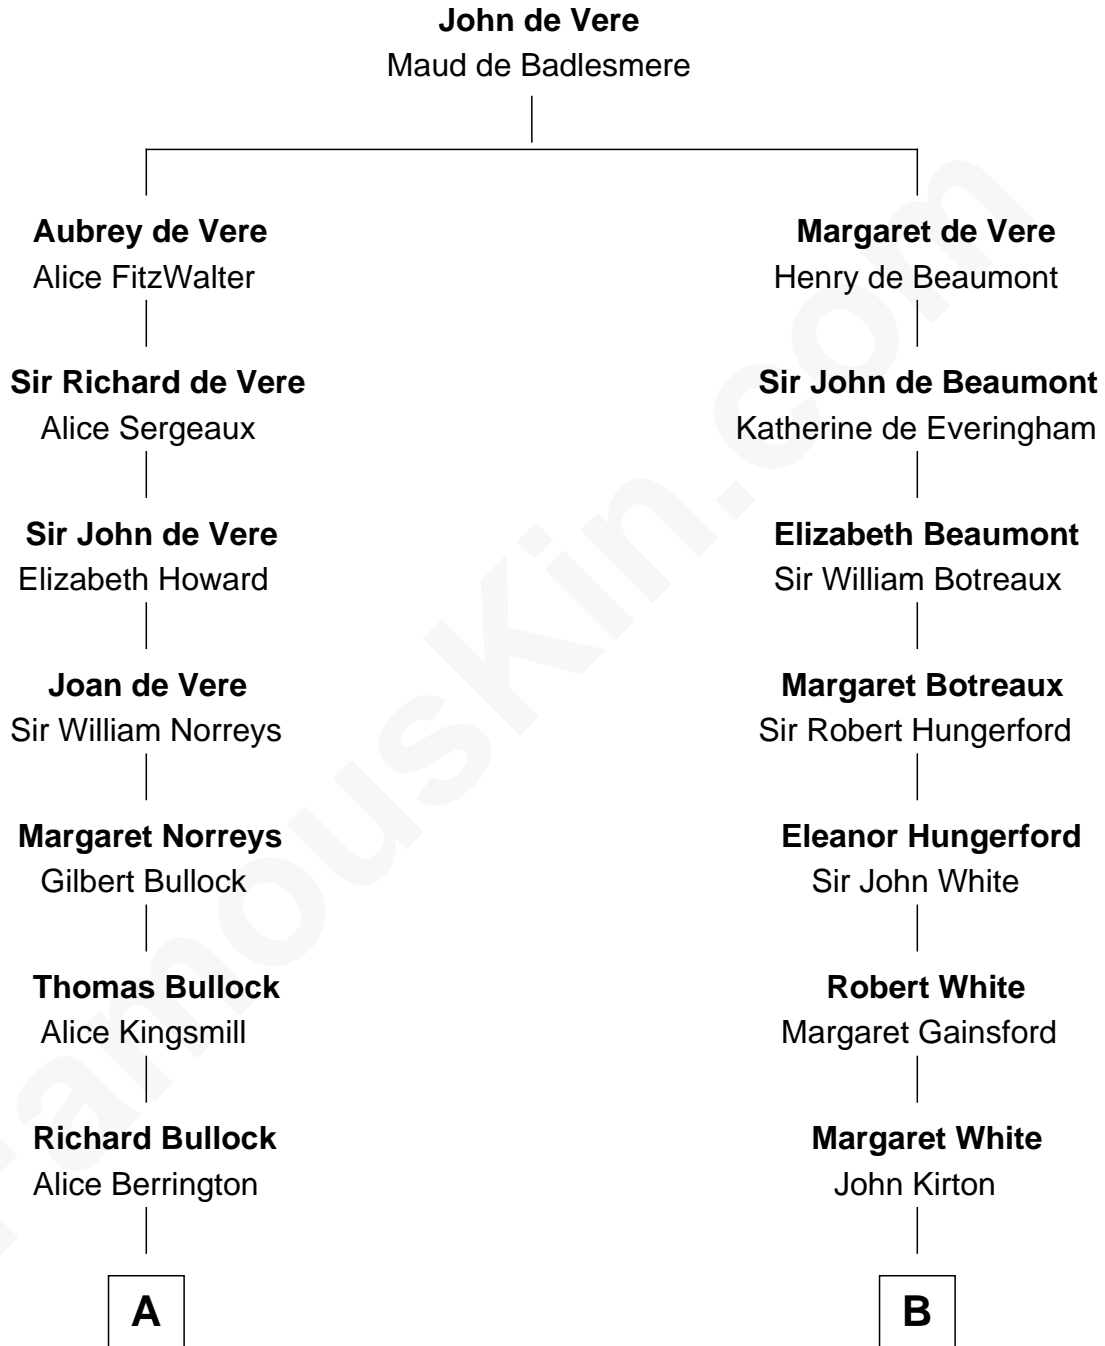

FamousKin.com Relationship Chart of

James Russell Lowell

American "Fireside" Poet

15th cousin 4 times removed of

Susana Ferrari Billinghurst

Argentine Aviation Pioneer

C

Lisandro Billinghurst

Ana Kidd

Rosa Laureana Billinghurst

Alfredo Ferrari

Susana Ferrari Billinghurst

Argentine Aviation Pioneer

FamousKin.com