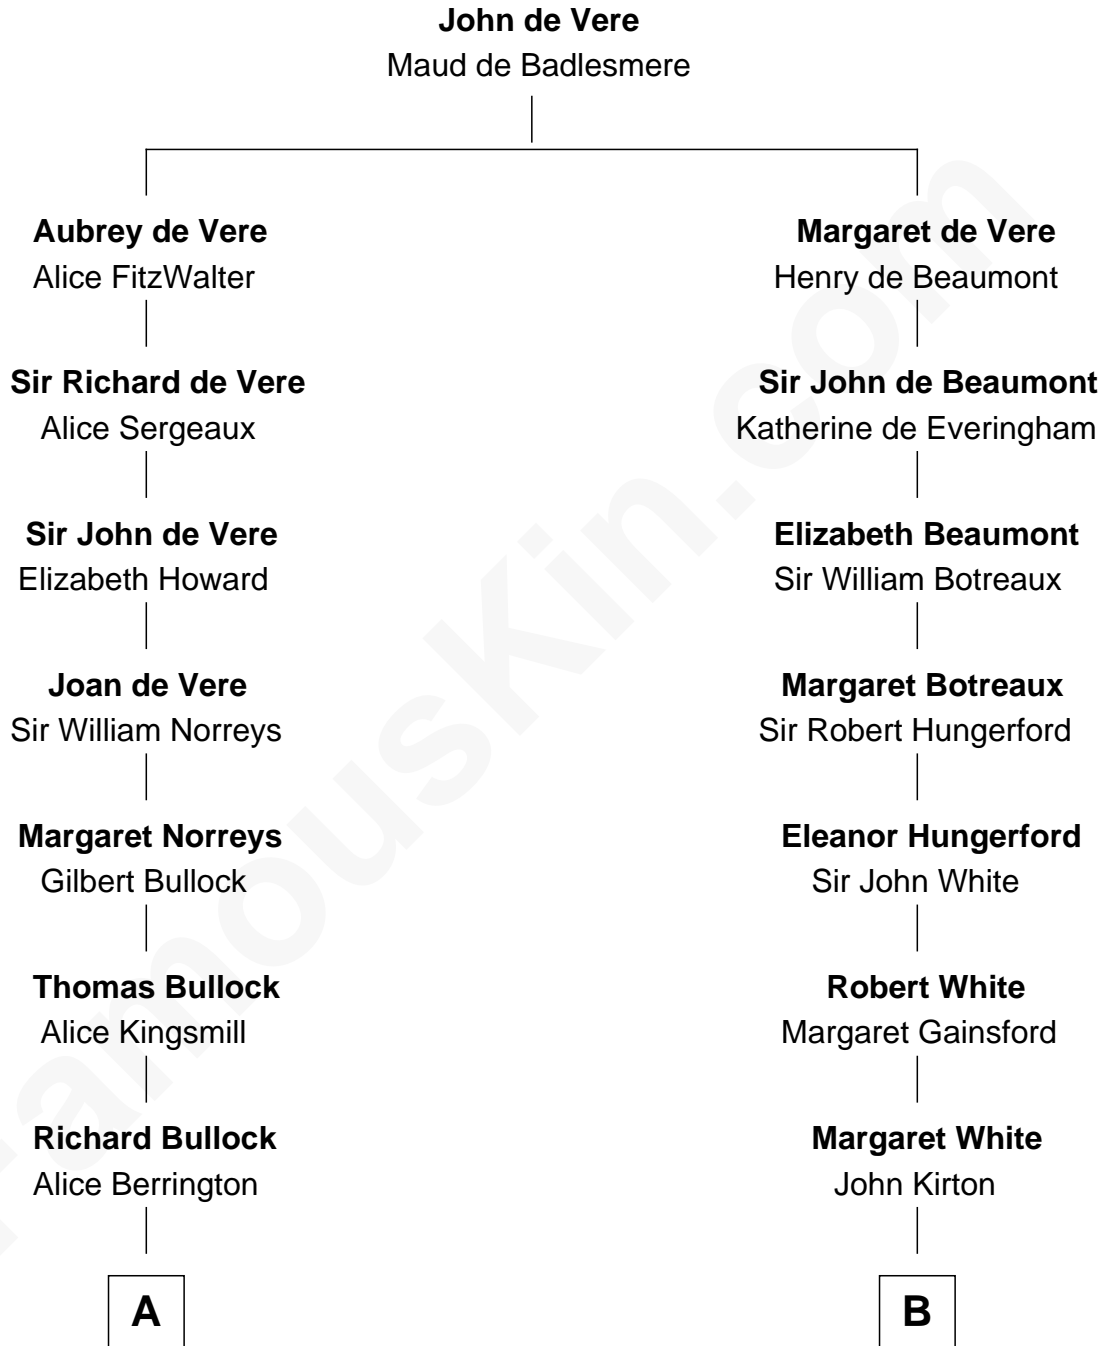

FamousKin.com

Relationship Chart of

James Russell Lowell

American "Fireside" Poet

15th cousin 6 times removed of

Luciana Pedraza
Argentine Movie Actress

C

|
Lisandro Billinghurst

Ana Kidd

|
Rosa Laureana Billinghurst

Alfredo Ferrari

|
Susana Ferrari

Andrés Cipriano Humberto Pedraza

|
Private

|
Luciana Pedraza

Movie Actress