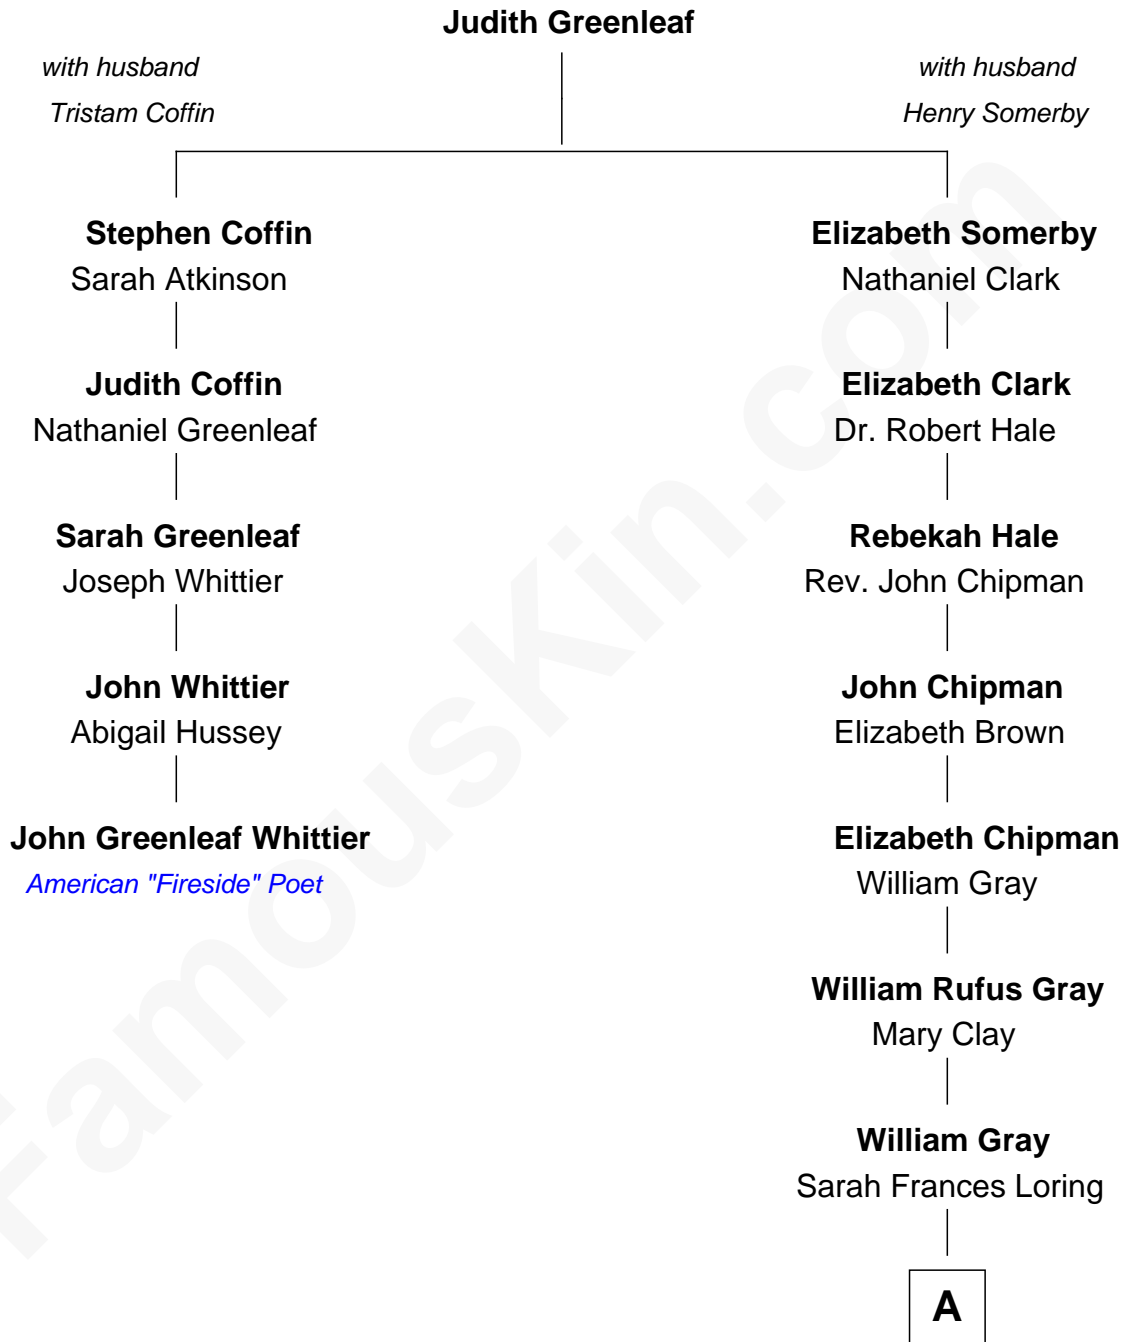

FamousKin.com
Relationship Chart of
John Greenleaf Whittier
American "Fireside" Poet

4th cousin 6 times removed of

Story Musgrave
NASA Astronaut

A

Edward Gray
Elizabeth Gray Story

Marguerite Gray
John Butler Swann

Marguerite Swann
Percy Musgrave

Story Musgrave
NASA Astronaut

FamousKin.com