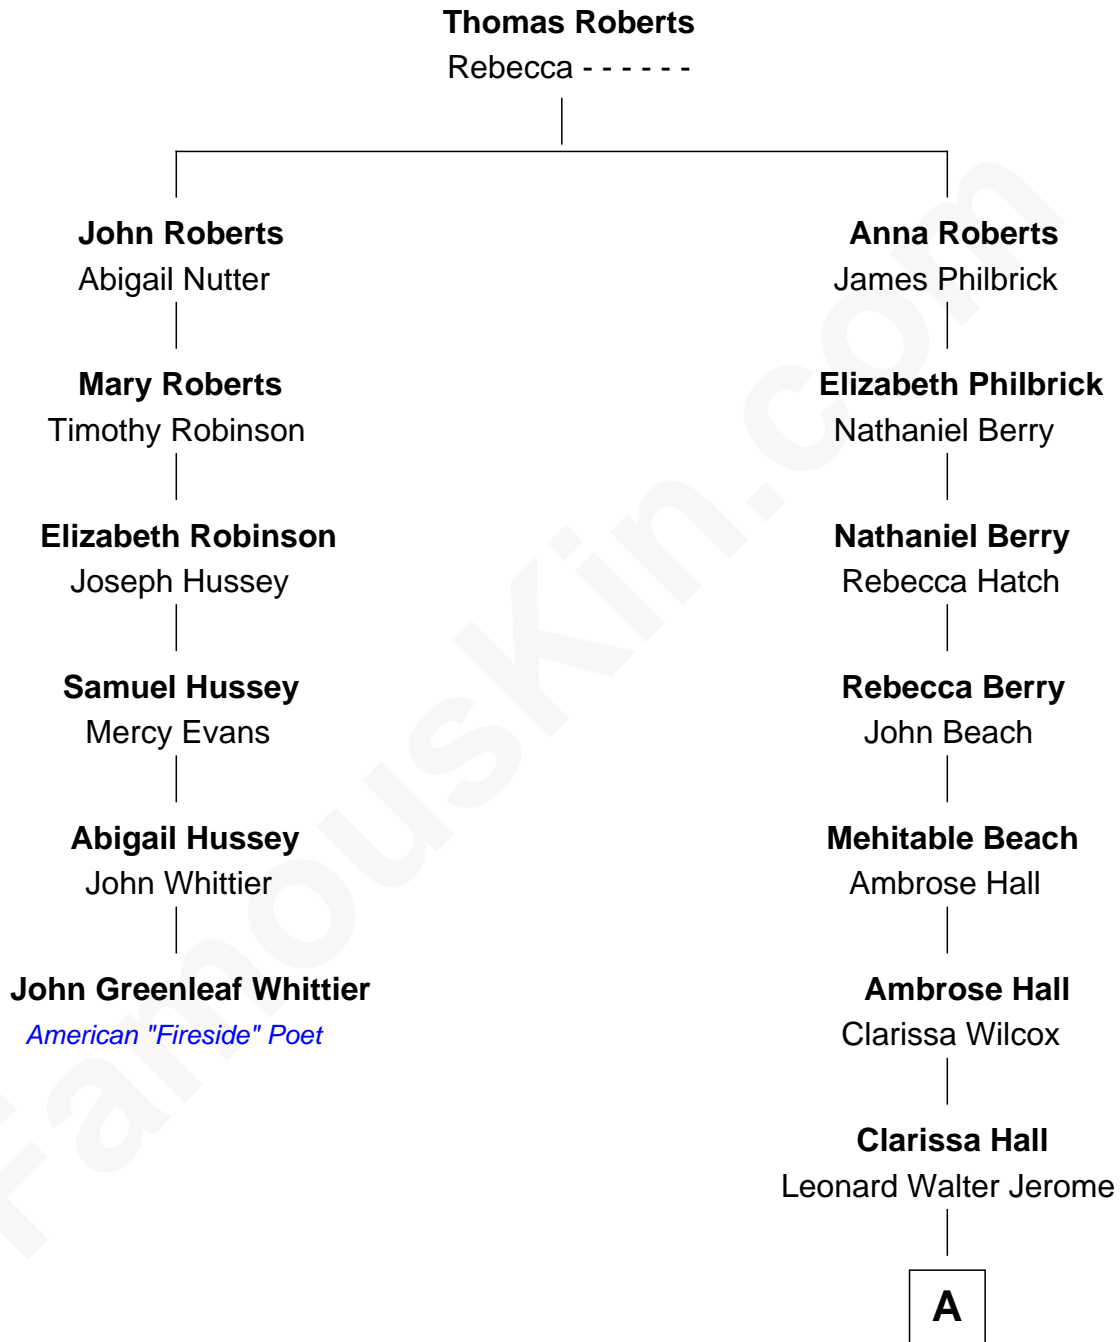

**FamousKin.com**  
**Relationship Chart of**  
**John Greenleaf Whittier**  
*American "Fireside" Poet*

**5th cousin 3 times removed of**  
**Sir Winston Churchill**  
*Prime Minister of the United Kingdom*

A

—  
**Jeanette Jerome**  
Randolph Henry Spencer-Churchill

—  
**Sir Winston Churchill**  
*Prime Minister of the United Kingdom*

FamousKin.com