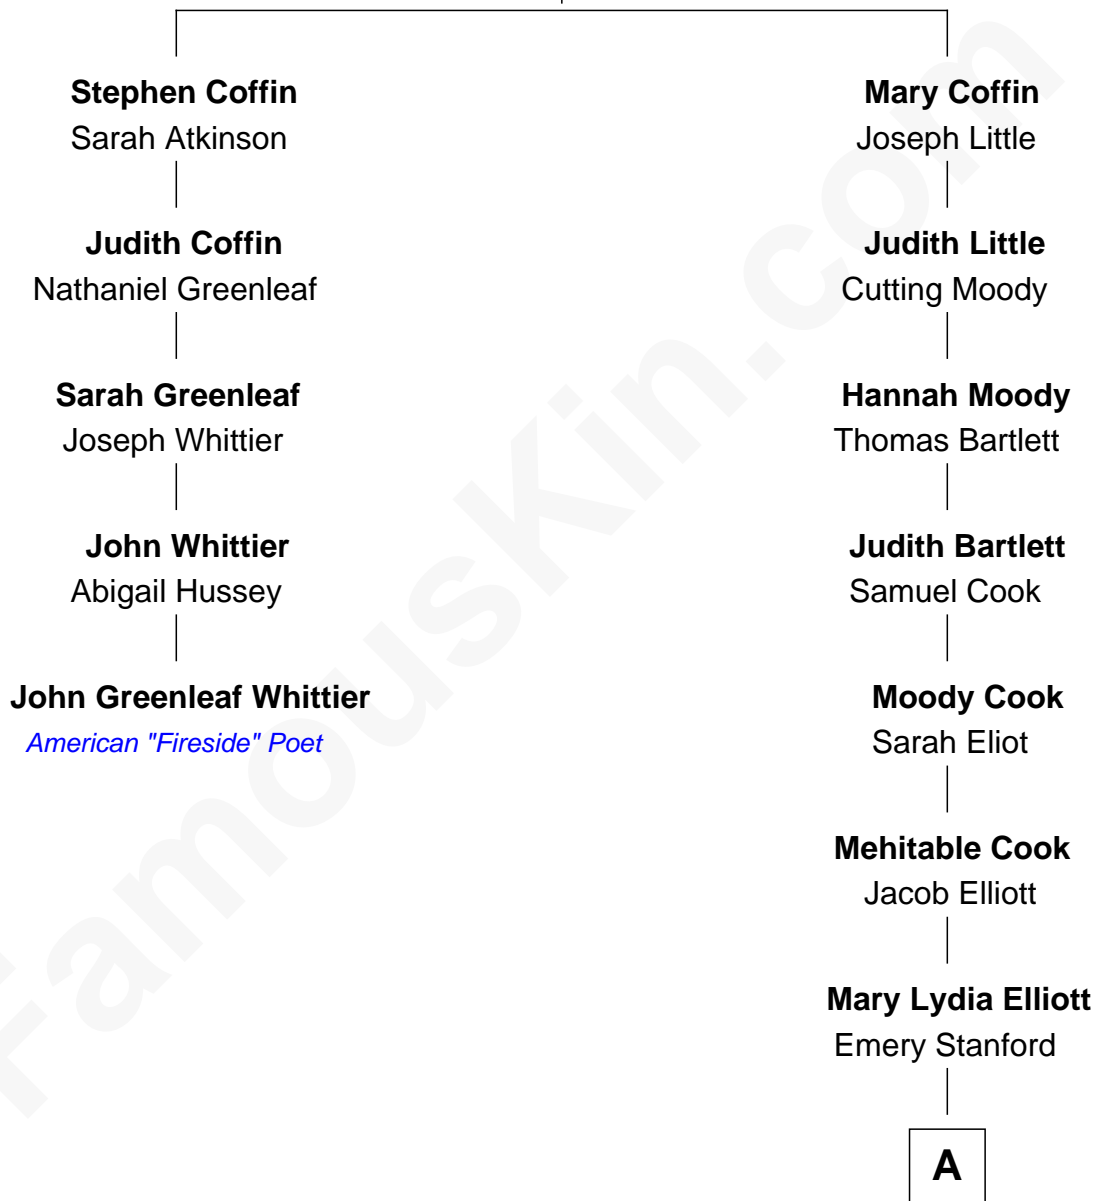

FamousKin.com
Relationship Chart of
John Greenleaf Whittier
American "Fireside" Poet

4th cousin 6 times removed of

Raquel Welch
Movie Actress

Tristram Coffin
 Judith Greenleaf

A

Sarah Mehitable Stanford

Justin Smith Hall

Emery Stanford Hall

Clara Louise Adams

Josephine Sarah Hall

Armando Carlos Tejada

Raquel Welch

aka Raquel Welch