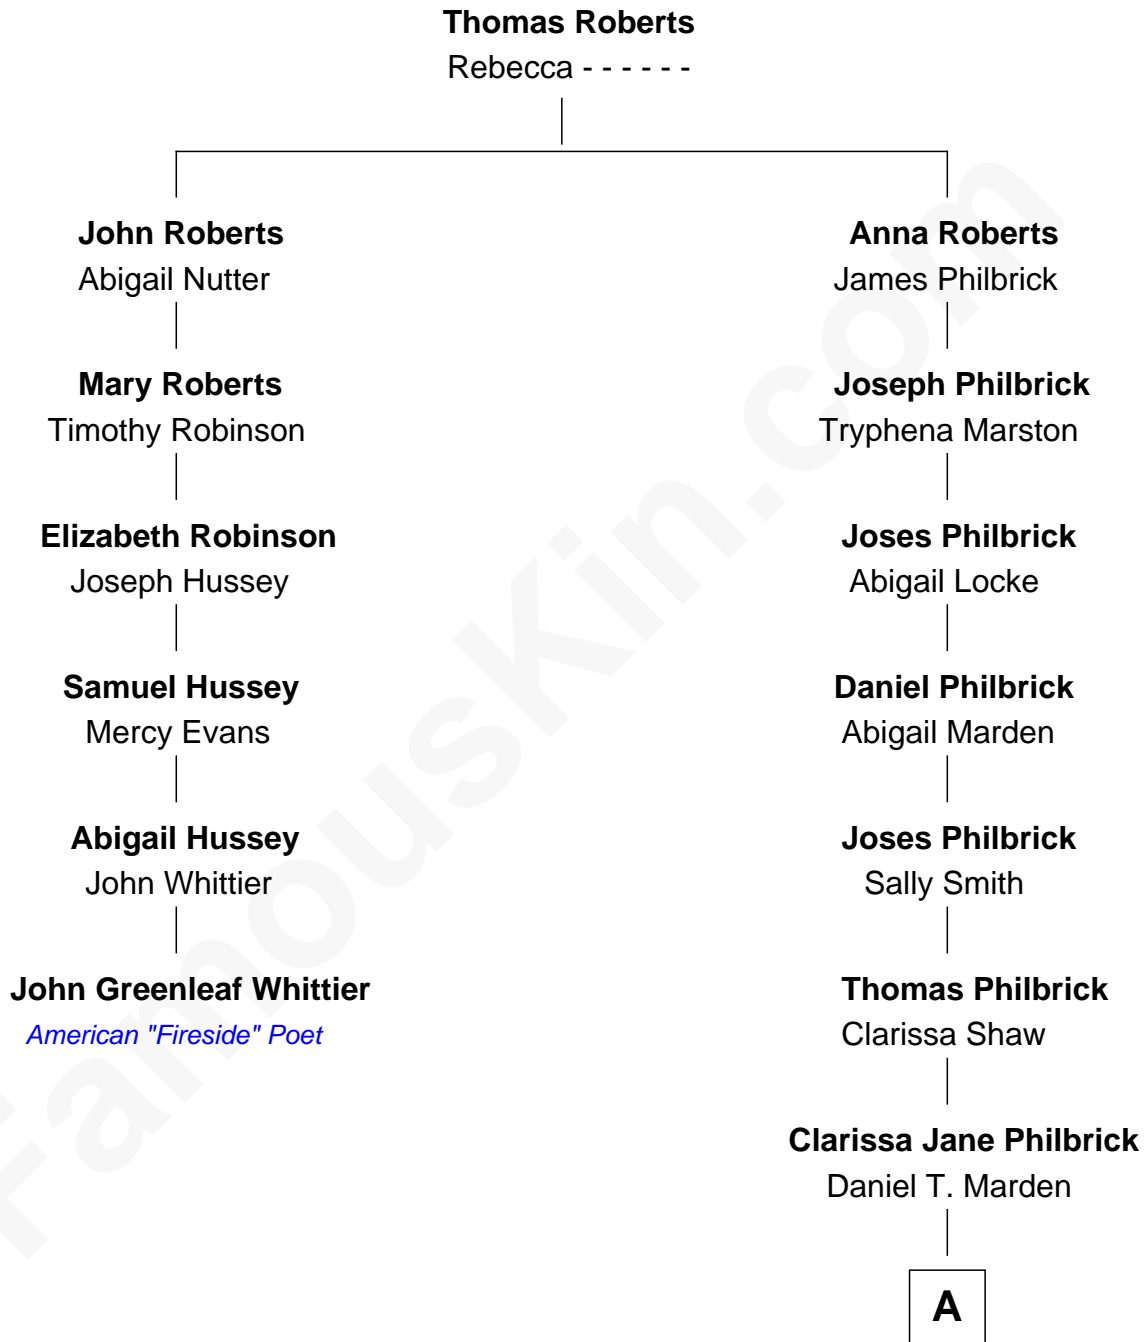

FamousKin.com
Relationship Chart of
John Greenleaf Whittier
American "Fireside" Poet

5th cousin 4 times removed of

Adrienne Marden
Movie Actress

A

Ralph T. Marden

Mabel S. Shaw

Ralph Adrian Baruch

Lenora I. Stein