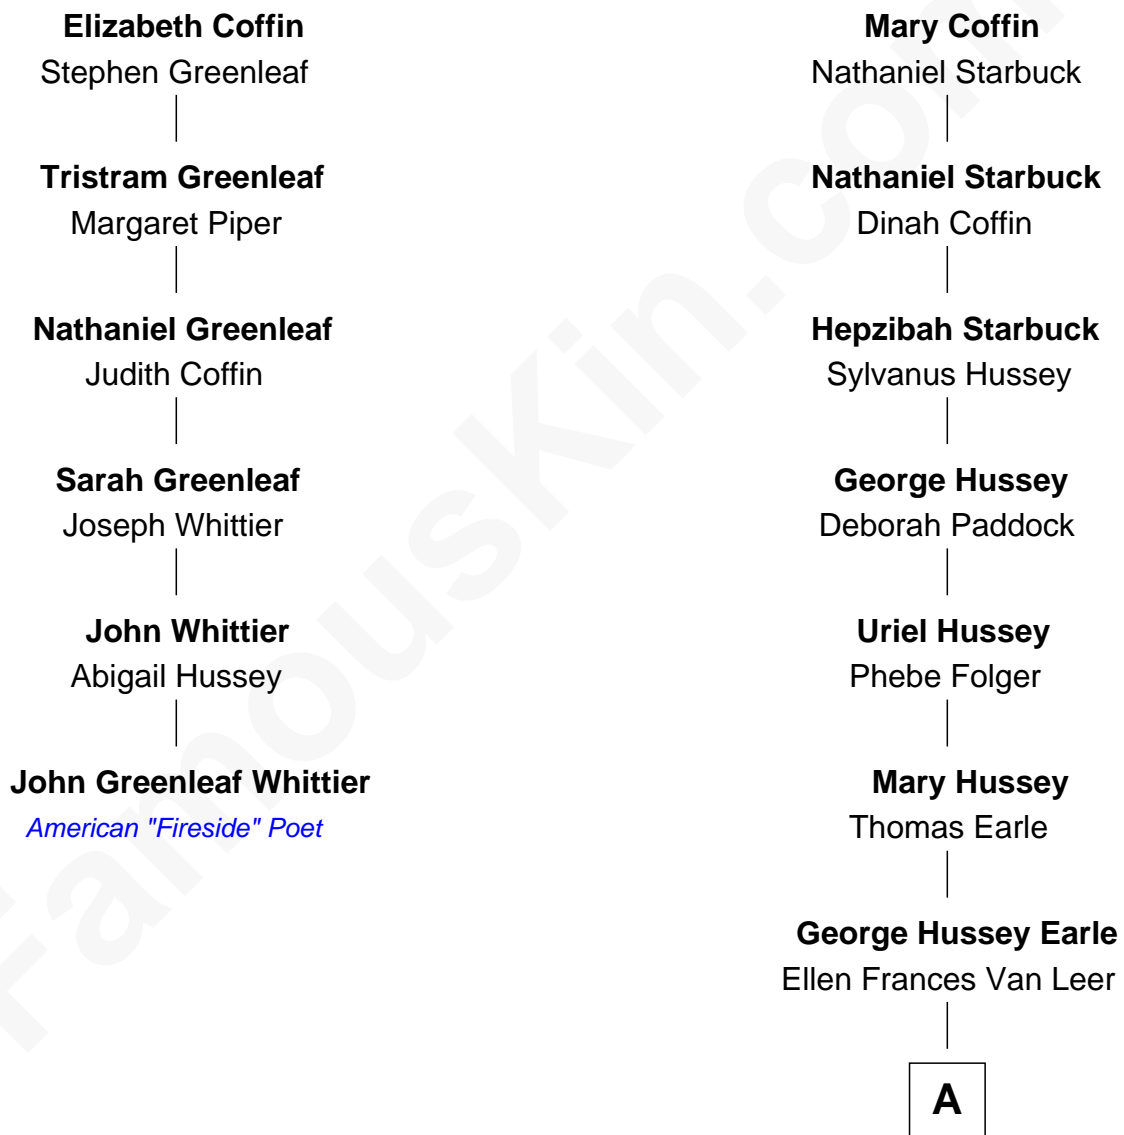

FamousKin.com Relationship Chart of

John Greenleaf Whittier

American "Fireside" Poet

5th cousin 3 times removed of

George Howard Earle

30th Governor of Pennsylvania

Tristram Coffin

Dionis Stevens

A

George Howard Earle
Catharine Hansell French

George Howard Earle
30th Governor of Pennsylvania

FamousKin.com