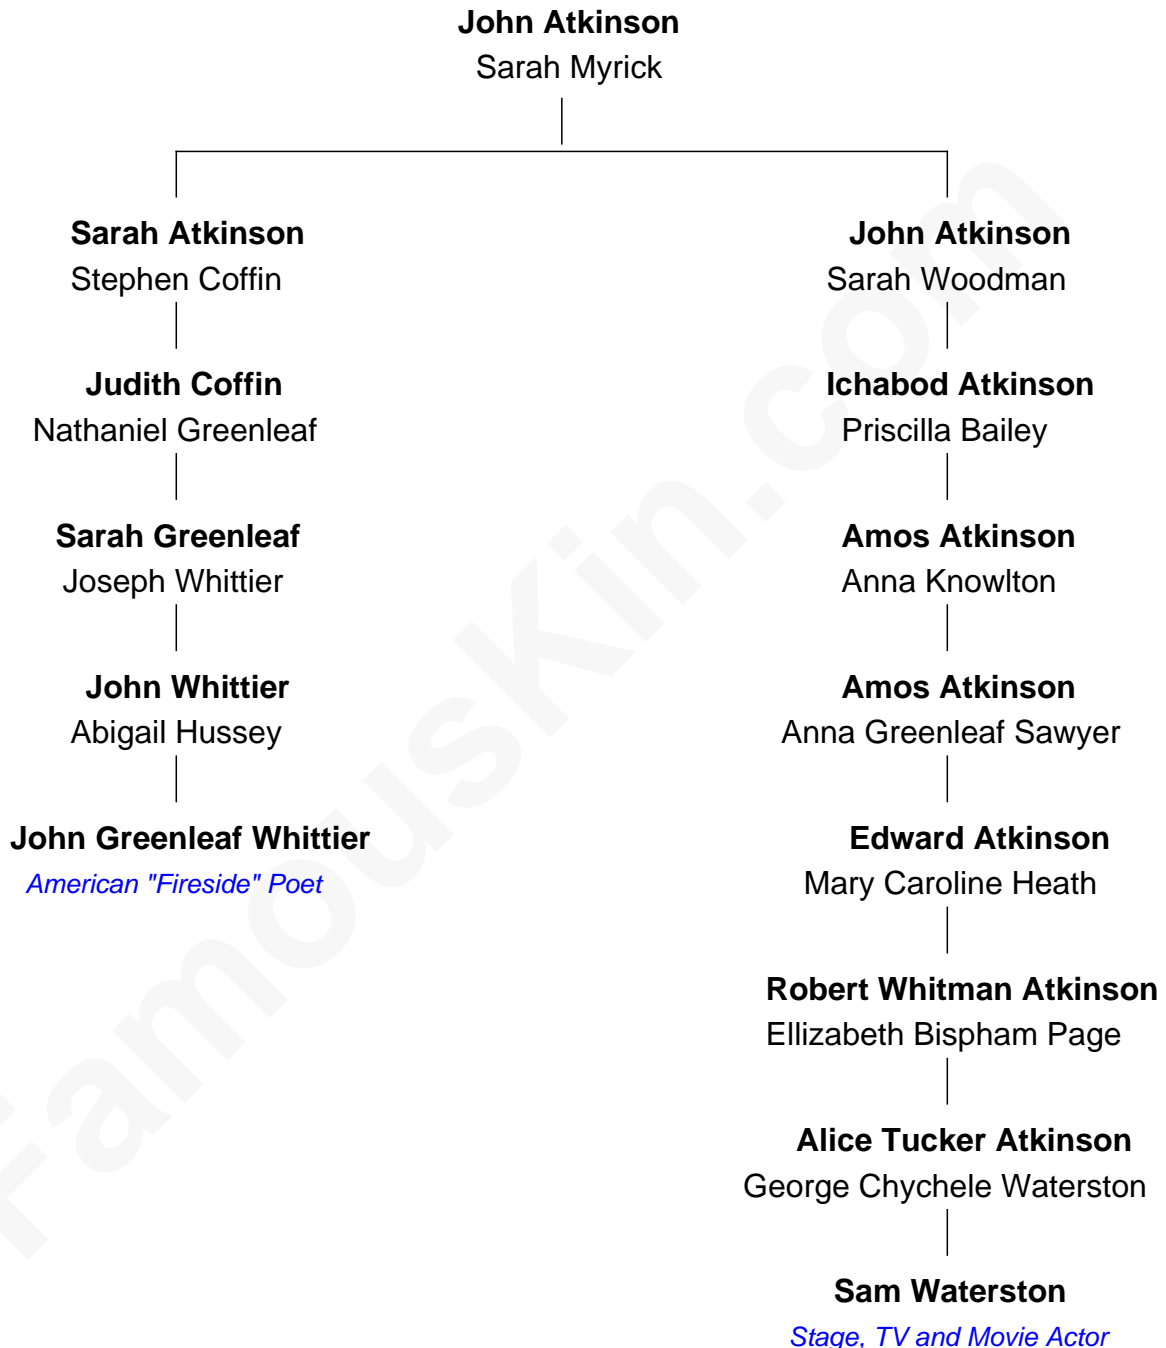

FamousKin.com Relationship Chart of

John Greenleaf Whittier

American "Fireside" Poet

4th cousin 3 times removed of

Sam Waterston

Stage, TV and Movie Actor

Sam Waterston photo by [iDominick](#) [\(CC BY-SA 2.0\)](#)