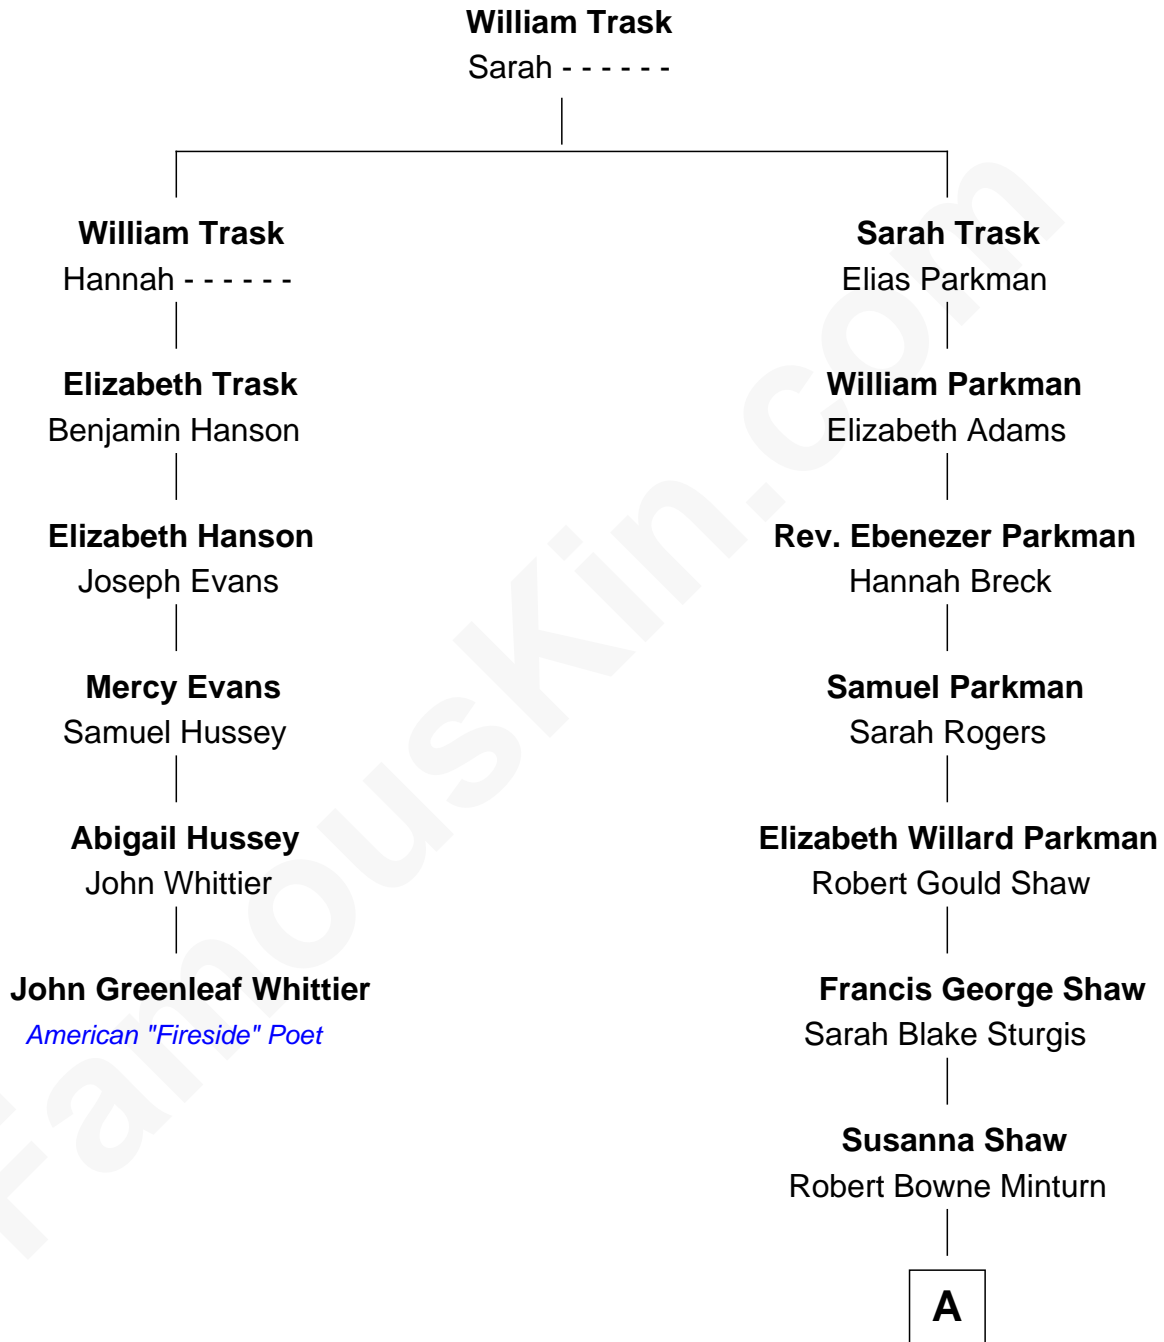

FamousKin.com
Relationship Chart of
John Greenleaf Whittier
American "Fireside" Poet

5th cousin 5 times removed of

Kyra Sedgwick
TV and Movie Actress

A

—
Sarah May Minturn
Henry Dwight Sedgwick

—
Robert Minturn Sedgwick
Helen Peabody

—
Henry Dwight Sedgwick
Patricia Ann Rosenwald

—
Kyra Sedgwick
TV and Movie Actress