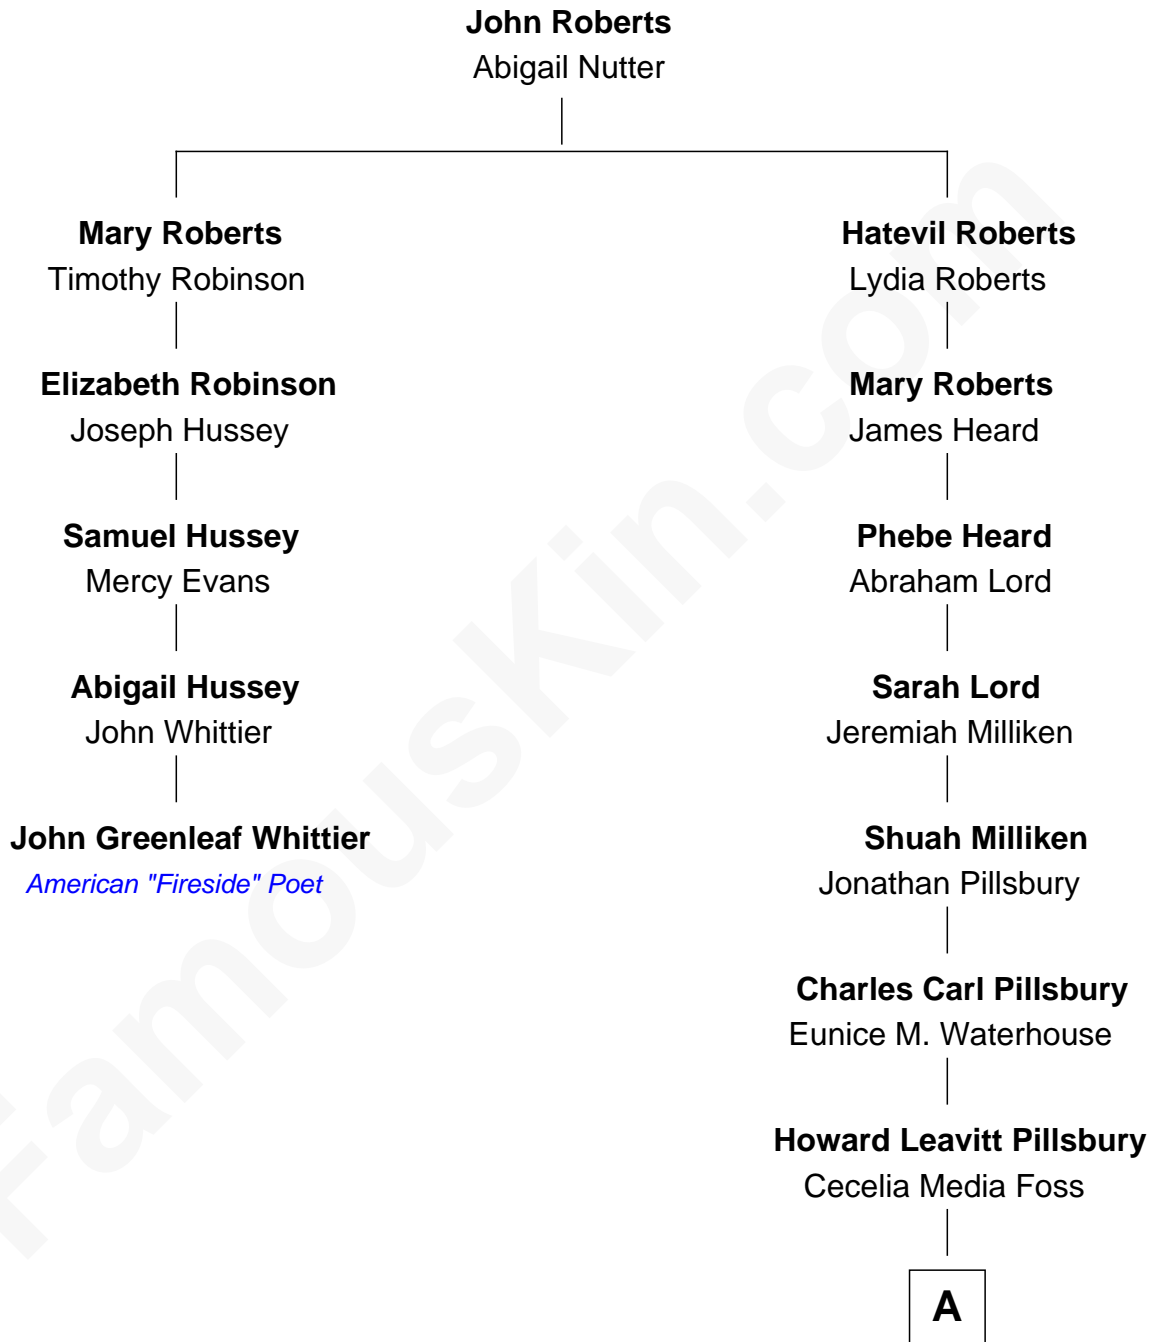

FamousKin.com
Relationship Chart of
John Greenleaf Whittier
American "Fireside" Poet

4th cousin 5 times removed of

Stephen King
Author of The Stand

A

Guy Herbert Pillsbury

Nellie Western Fogg

Nellie Ruth Pillsbury

Donald Edwin Pollock alias King

Stephen King

Author of [The Stand](#)

FamousKin.com