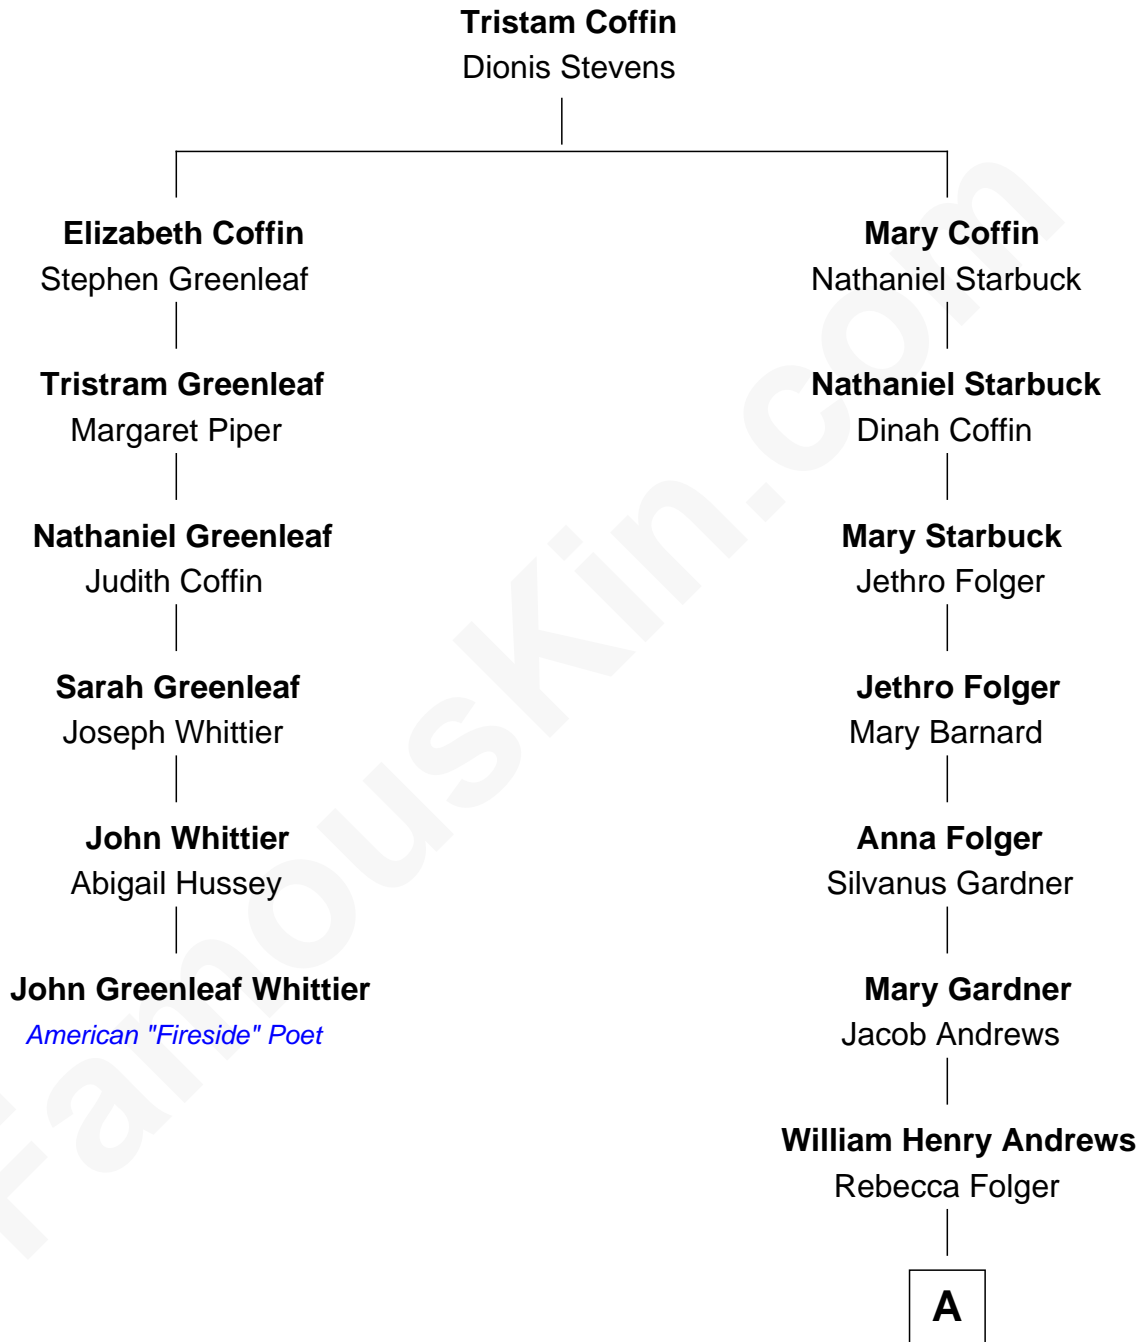

FamousKin.com
Relationship Chart of
John Greenleaf Whittier
American "Fireside" Poet

5th cousin 7 times removed of

Amy Poehler
Actress and Comedienne

A

Elizabeth Ann Andrews

Abner B. Fisher

Eugene B. Fisher

Frances Catharine Baxendale

Elizabeth Adelaide Fisher

James S. Andrews

Anna Marie Andrews

Carl Poehler

William Grinstead Poehler

Eileen Frances Milmore

Amy Poehler