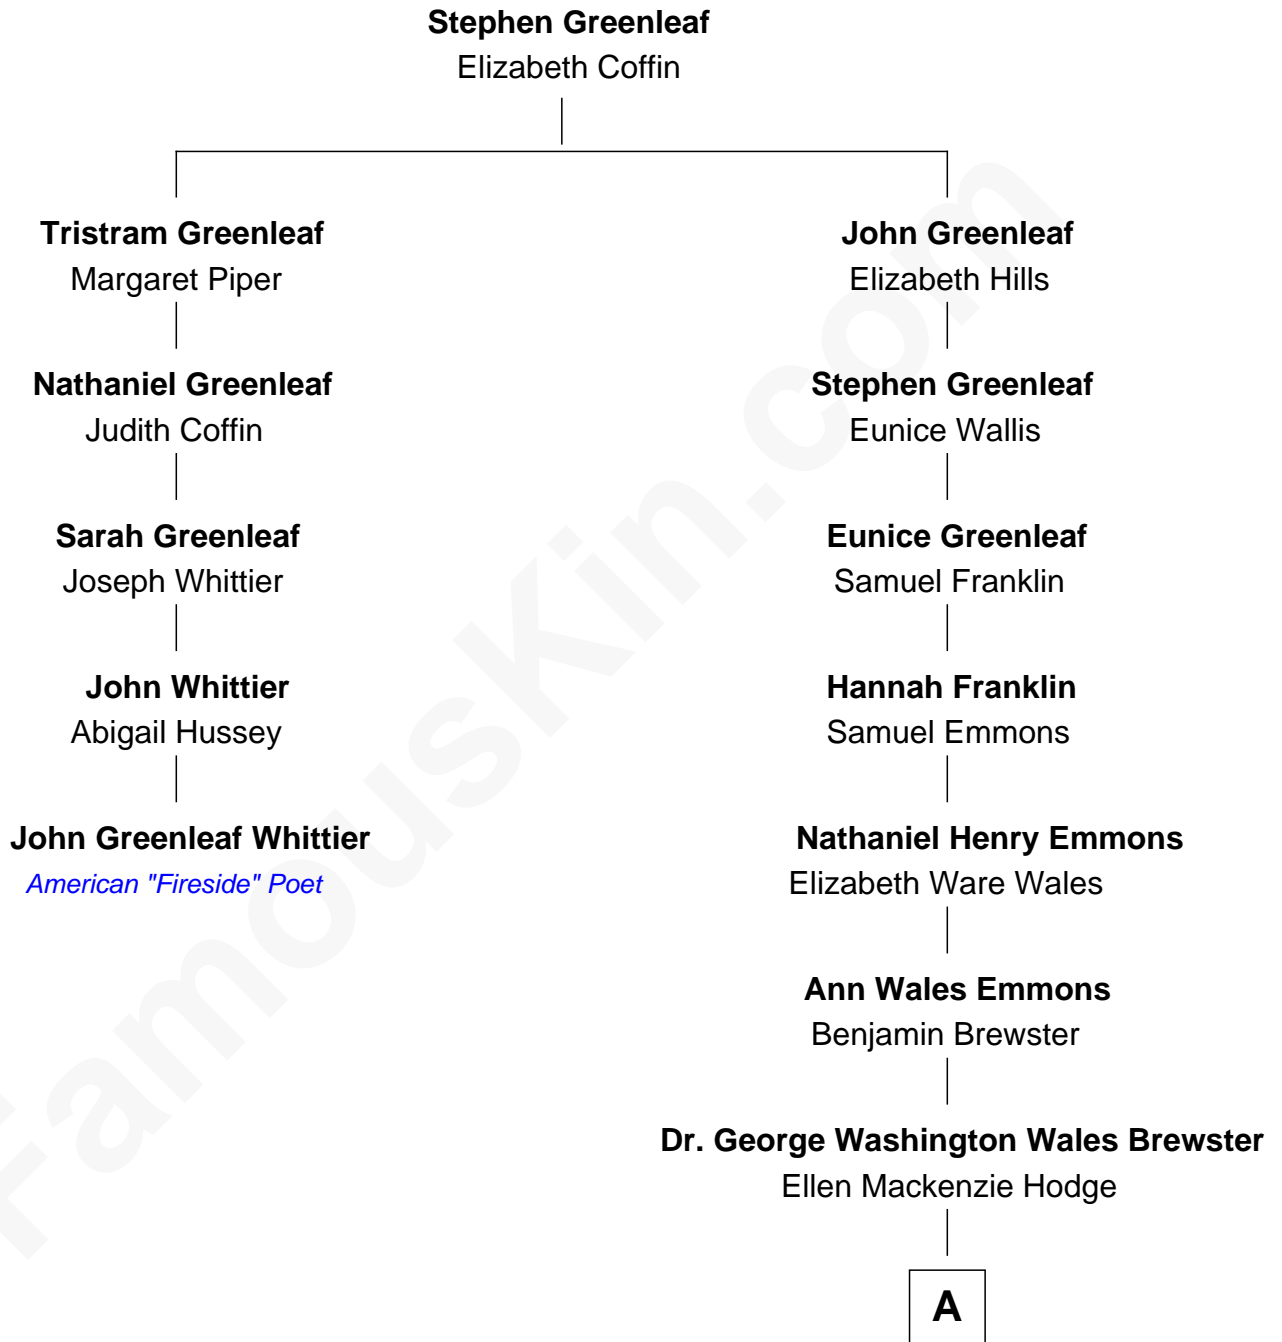

**FamousKin.com**  
**Relationship Chart of**  
**John Greenleaf Whittier**  
*American "Fireside" Poet*

4th cousin 5 times removed of

**Paget Brewster**  
*TV Actress*

**A**

George Washington Wales Brewster

Joan Ryerson

Galen Brewster

Hathaway Tew

Paget Brewster

*TV Actress*

FamousKin.com