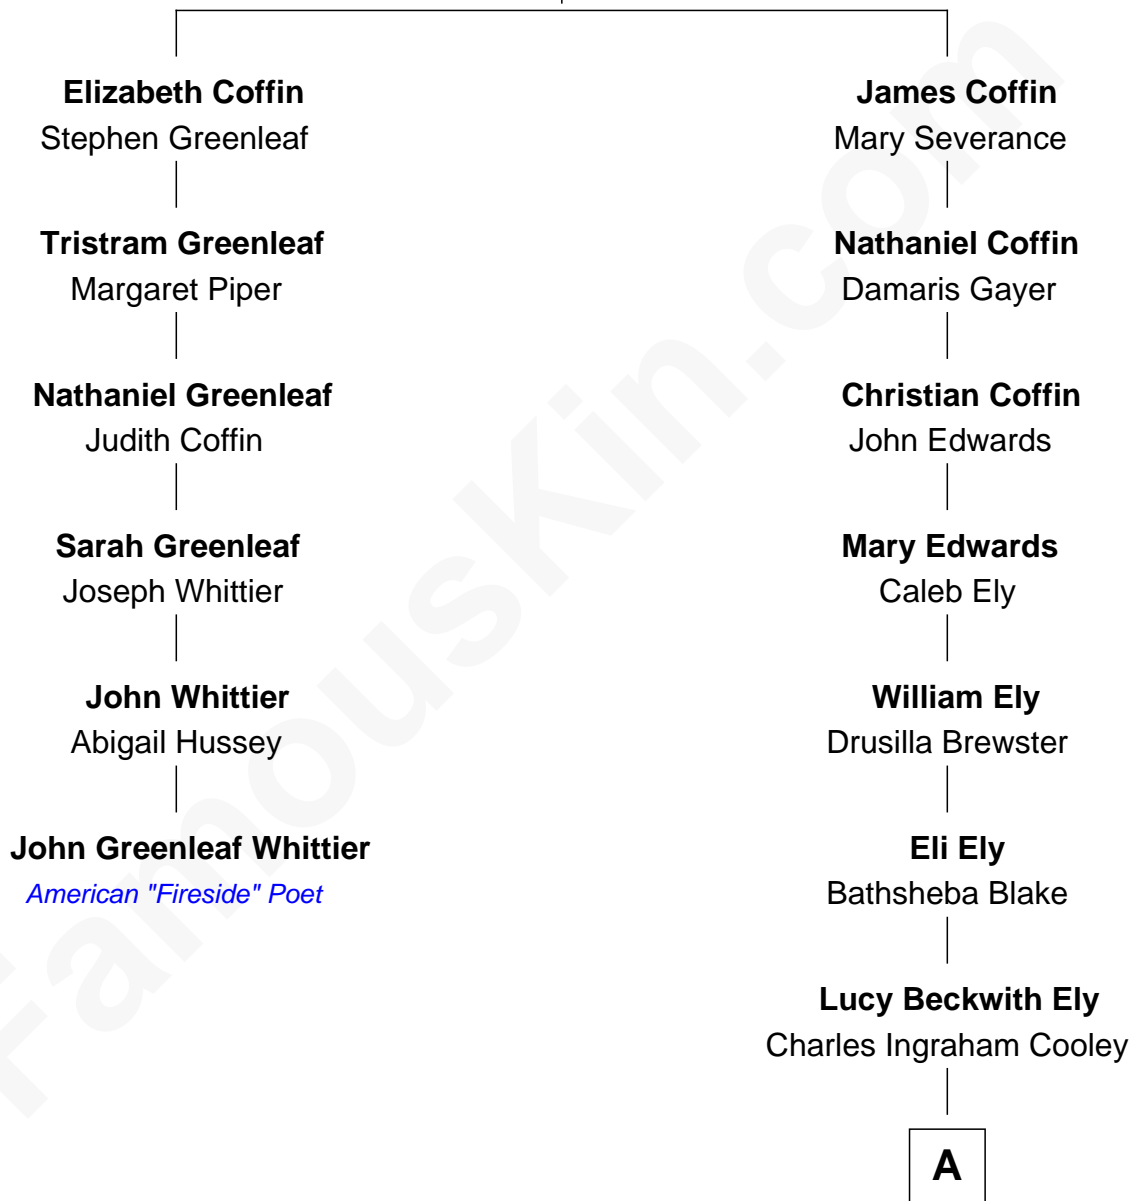

FamousKin.com
Relationship Chart of
John Greenleaf Whittier
American "Fireside" Poet

5th cousin 6 times removed of

Elisabeth Shue
TV and Movie Actress

Tristram Coffin
 Dionis Stevens

A

Mary Jane Cooley
Giles Buckingham Willcox

Harriet Grace Brewster Willcox
Alexander Hunter Gunn

Mary Brewster Gunn
Adoniram Judson Wells

Anne Brewster Wells
James William Shue

Elisabeth Shue
TV and Movie Actress