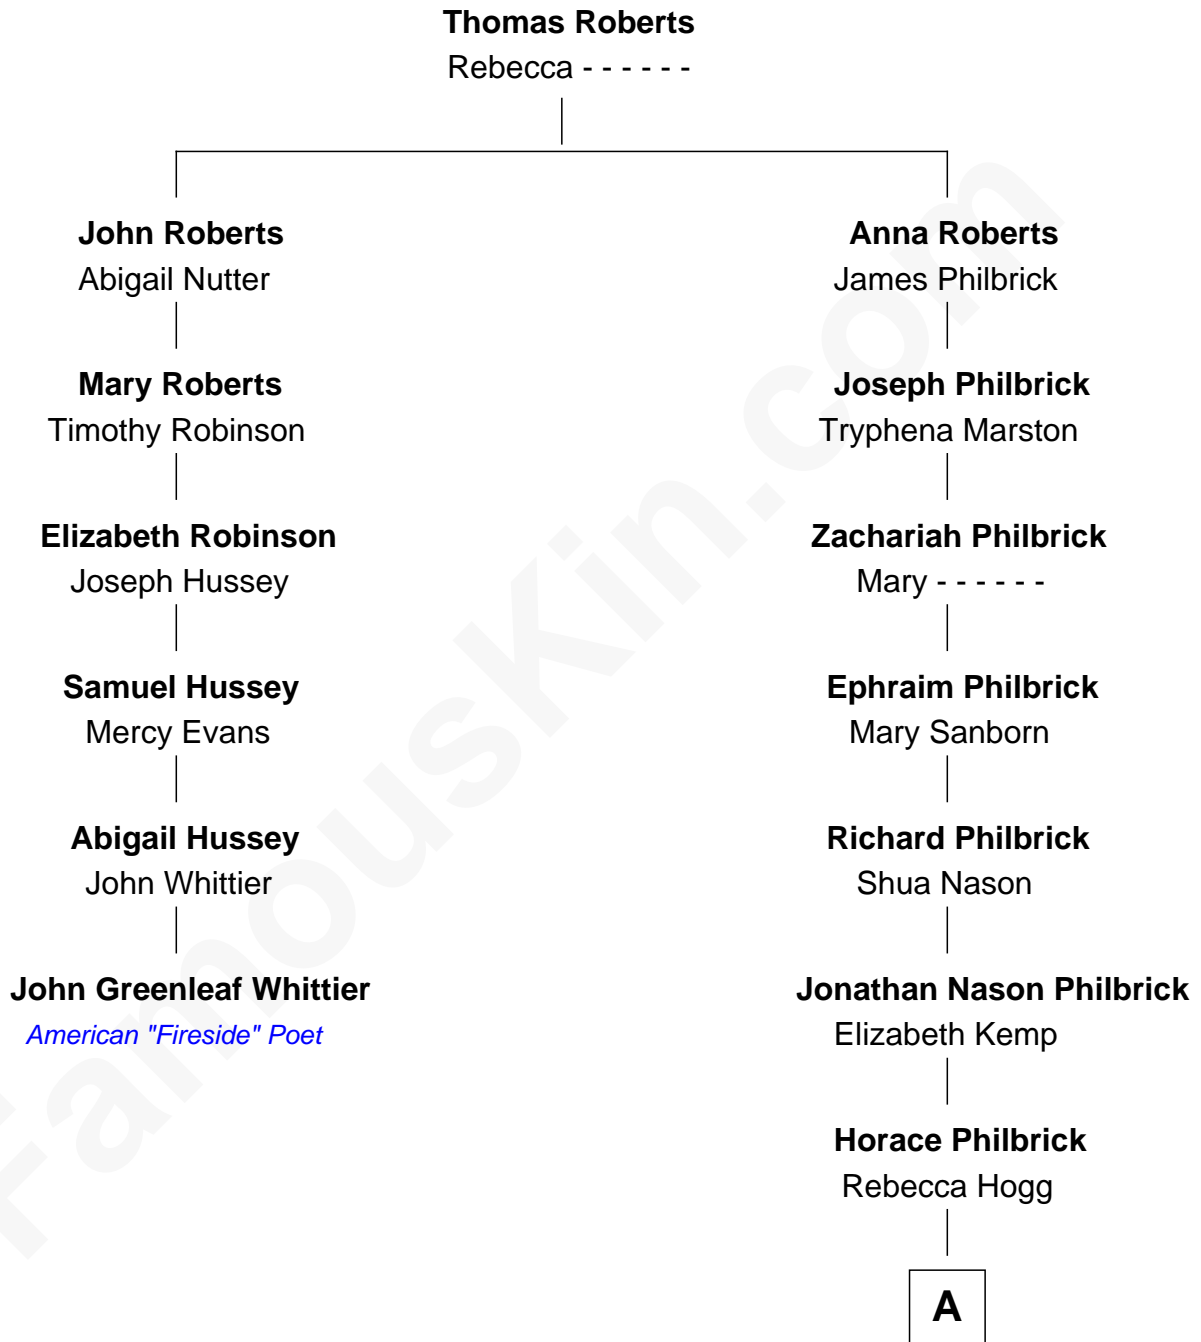

FamousKin.com Relationship Chart of

John Greenleaf Whittier

American "Fireside" Poet

5th cousin 6 times removed of

Nathaniel Philbrick

Author of In the Heart of the Sea

A

Horace R. Philbrick
Susan Rebecca Furnald

Charles H. Philbrick
Anna Louise Dunlap

Clarence Horace Philbrick
Mary Fredrika Koopman

Thomas L. Philbrick
Marianne Dennis

Nathaniel Philbrick
Author, [In the Heart of the Sea](#)