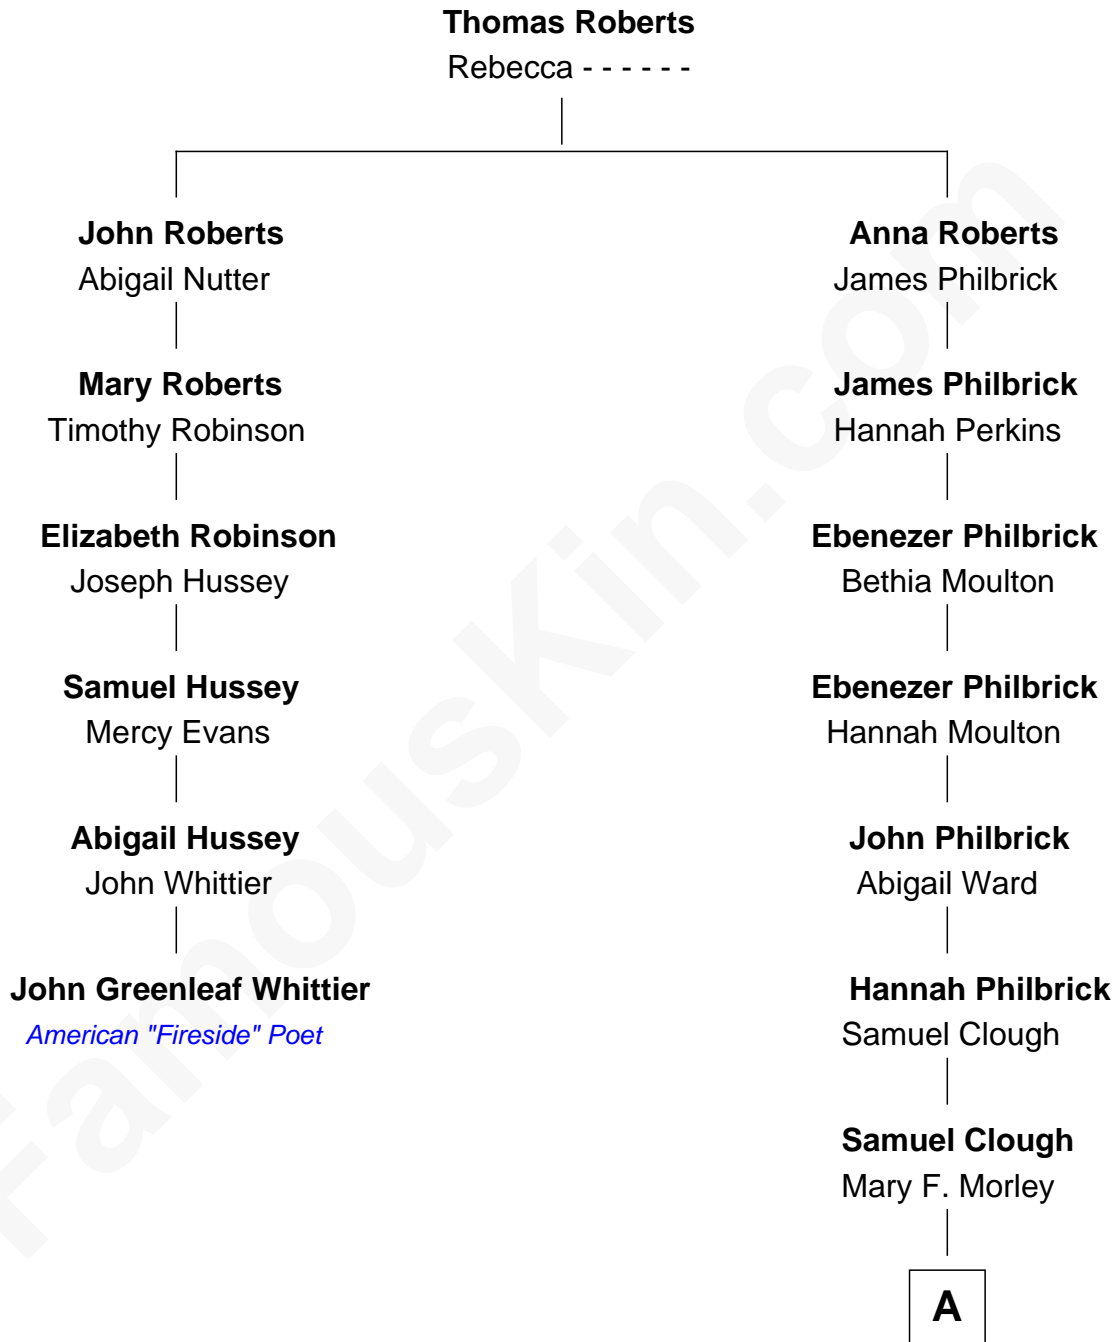

FamousKin.com

Relationship Chart of

John Greenleaf Whittier

American "Fireside" Poet

5th cousin 6 times removed of

Hilary Swank
Movie Actress

A

John Clough

Carrie Della Martin

Harold Frederick Clough

Dora Annabelle McMillan

James Kenneth Clough

Frances Martha Dominguez

Judy Kay Clough

Stephen Michael Swank

Hilary Swank