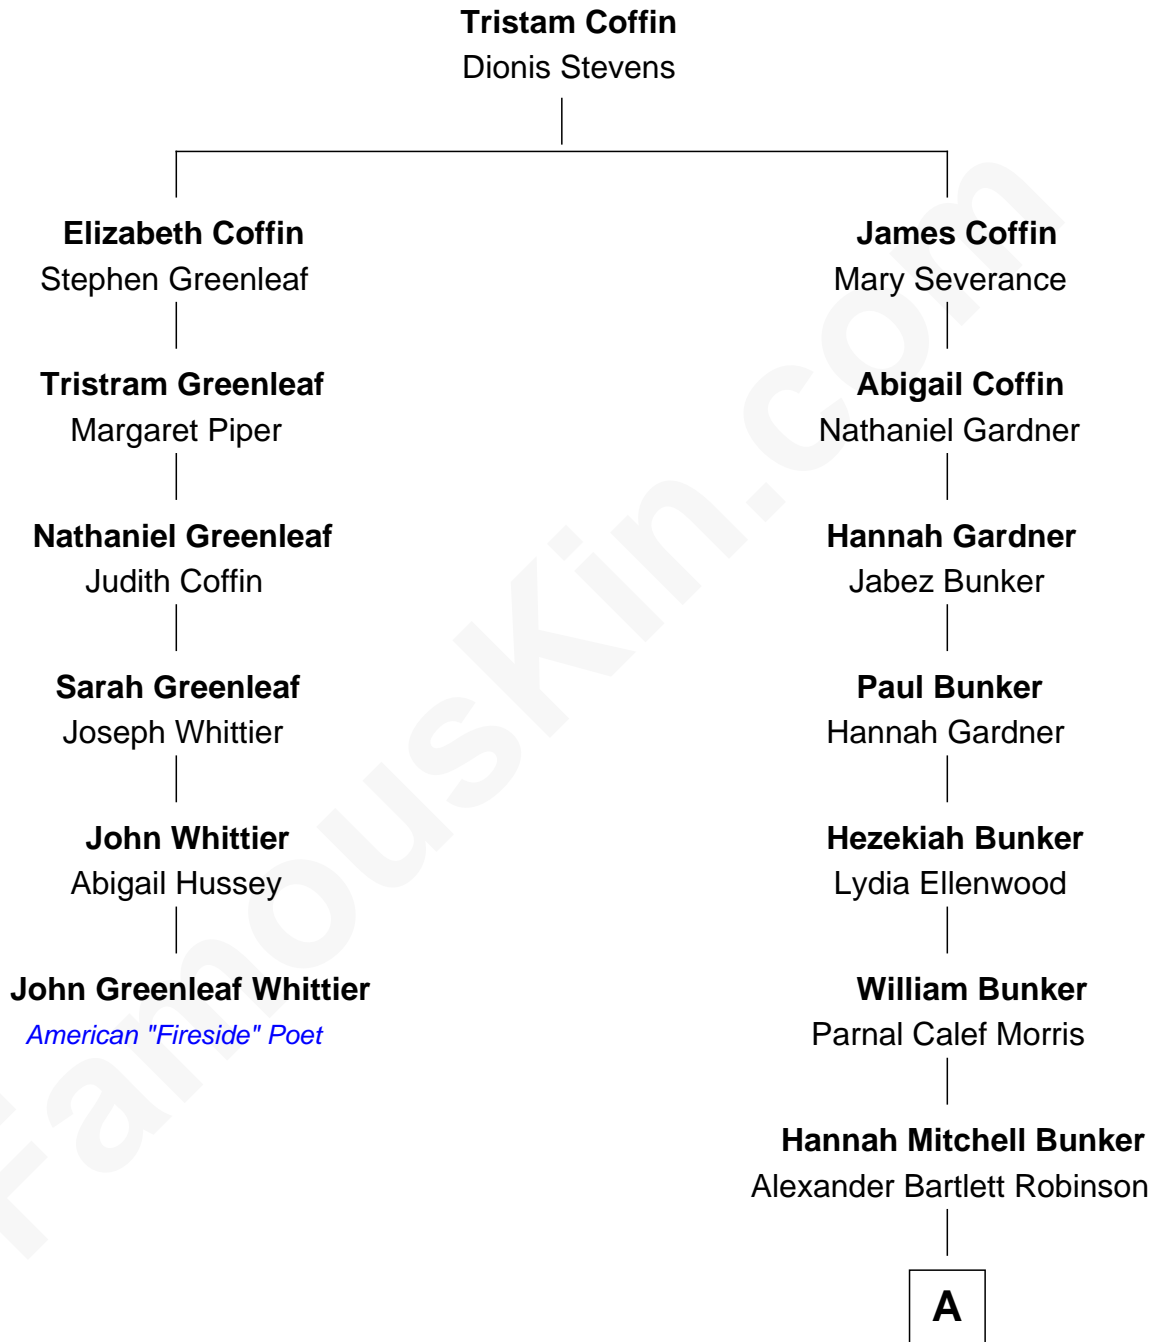

FamousKin.com
Relationship Chart of
John Greenleaf Whittier
American "Fireside" Poet

5th cousin 5 times removed of
John Lithgow
Stage, TV, and Movie Actor

A

—
Edwin B. Robinson
Melvina Amanda Knowles

—
Ina Berenice Robinson
Arthur Washington Lithgow

—
Arthur Washington Lithgow
Sarah Jane Price

—
John Lithgow
Stage, TV, and Movie Actor