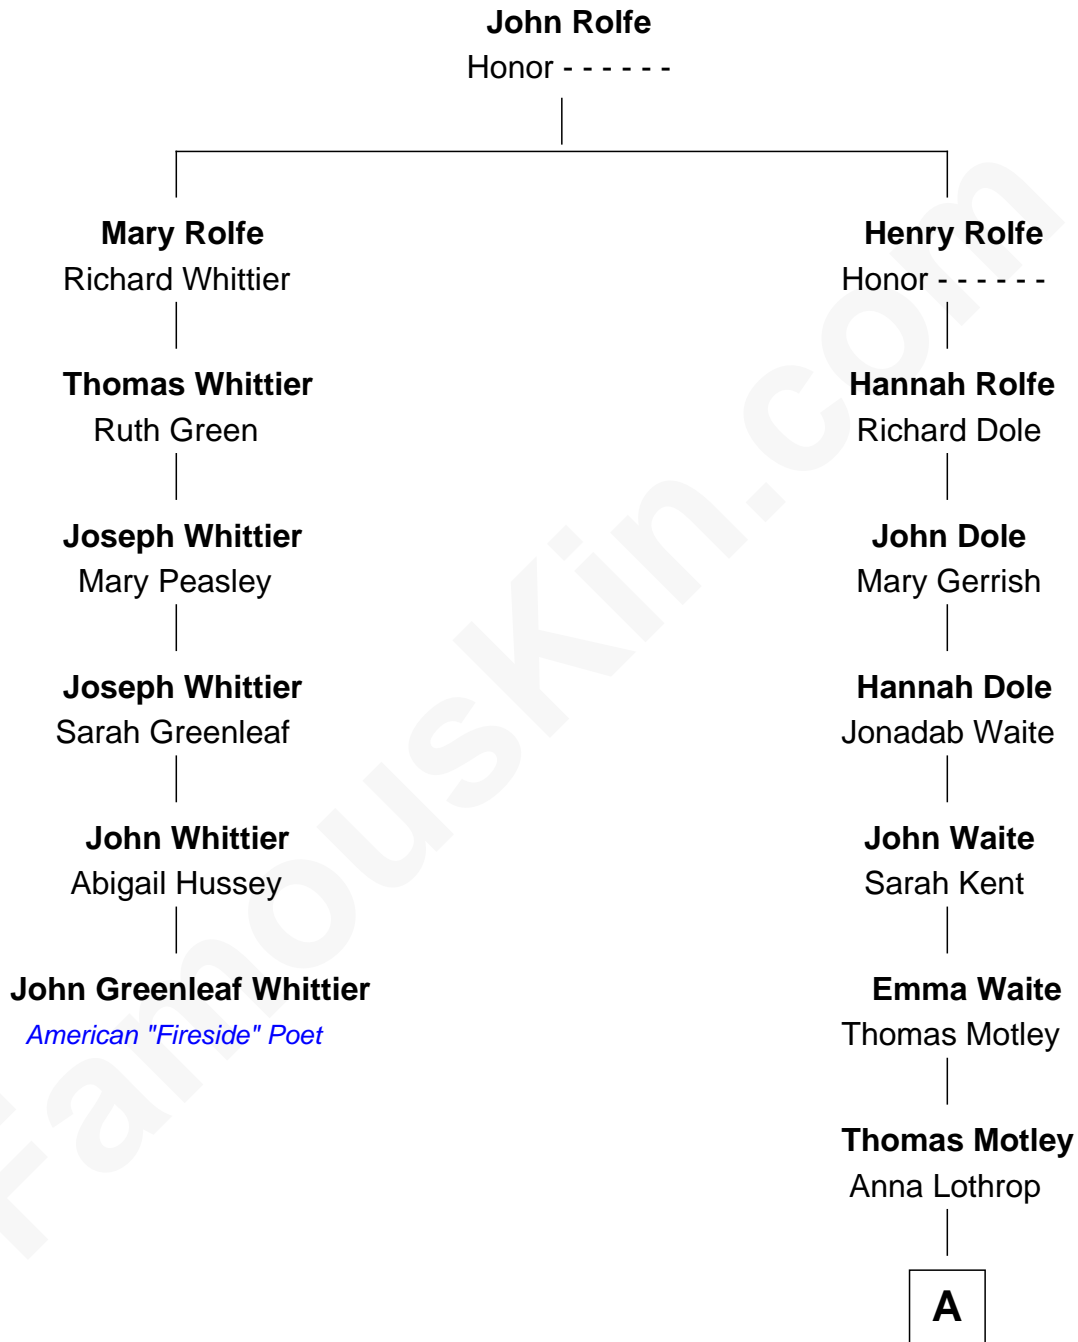

FamousKin.com
Relationship Chart of
John Greenleaf Whittier
American "Fireside" Poet

5th cousin 6 times removed of
Tuesday Weld
TV and Movie Actress

A

—
Anna Lothrop Motley

Alfred Rodman

—
Eloise Rodman

Stephen Minot Weld

—
Edward Motley Weld

Sarah Lothrop King

—
Lothrop Motley Weld

Yosene Balfour Ker

—
Tuesday Weld

TV and Movie Actress

FamousKin.com