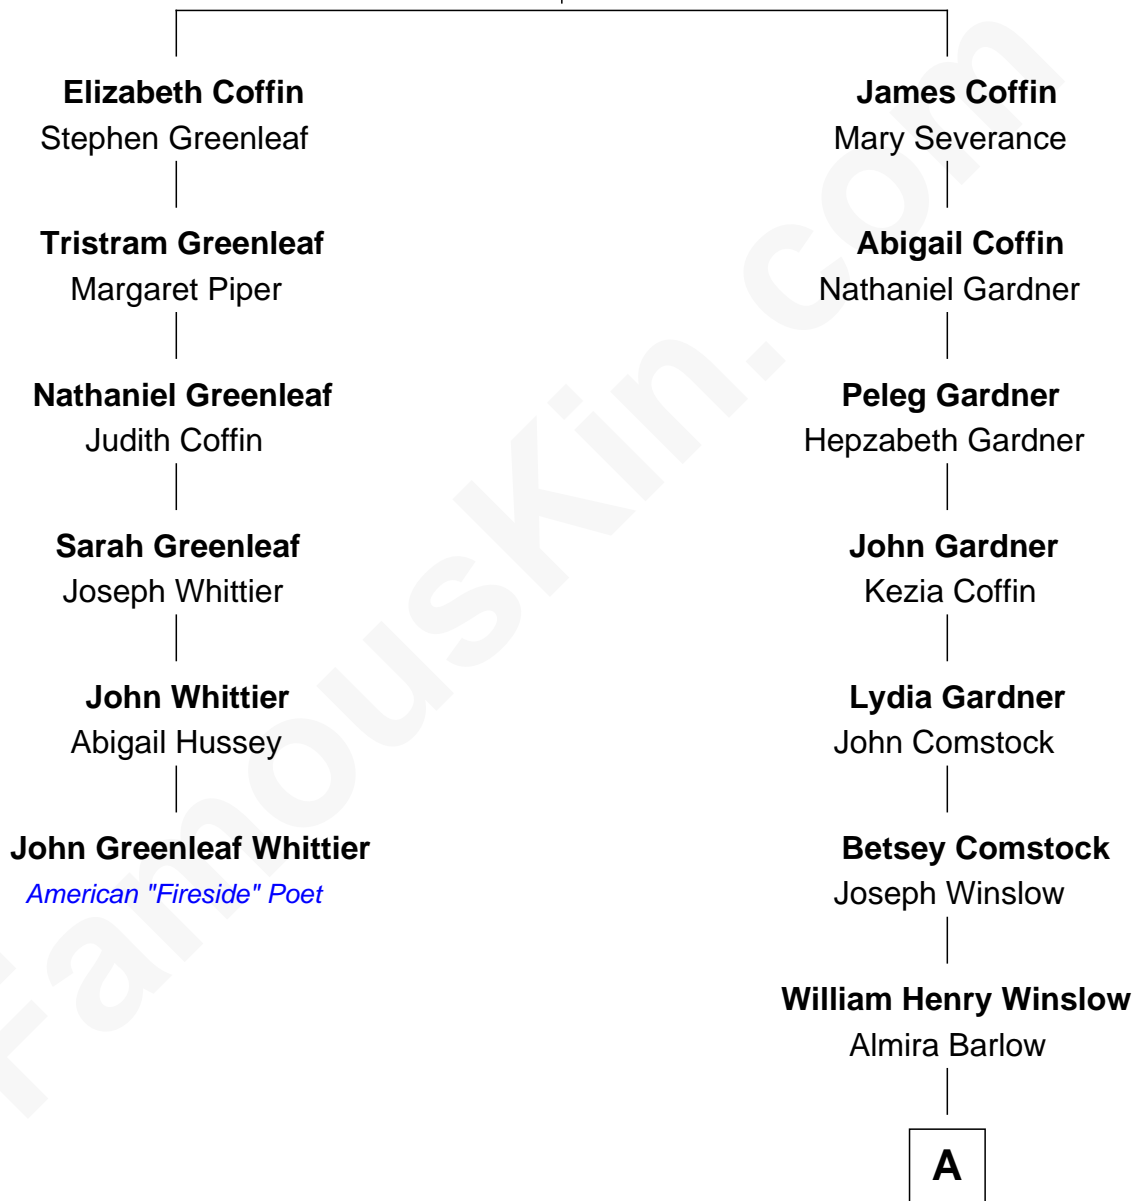

**FamousKin.com**  
**Relationship Chart of**  
**John Greenleaf Whittier**  
*American "Fireside" Poet*

5th cousin 5 times removed of

**Kristine Rolofson**  
*Harlequin Novelist*

**Tristram Coffin**  
 Dionis Stevens

**A**

**William Leonard Winslow**

Jane McIntosh

**Lloyd Robert Winslow**

Dorothy Grace Dandeno

**Donald Lloyd Winslow**

Ottis Mary Scheuermann

**Kristine Rolofson**