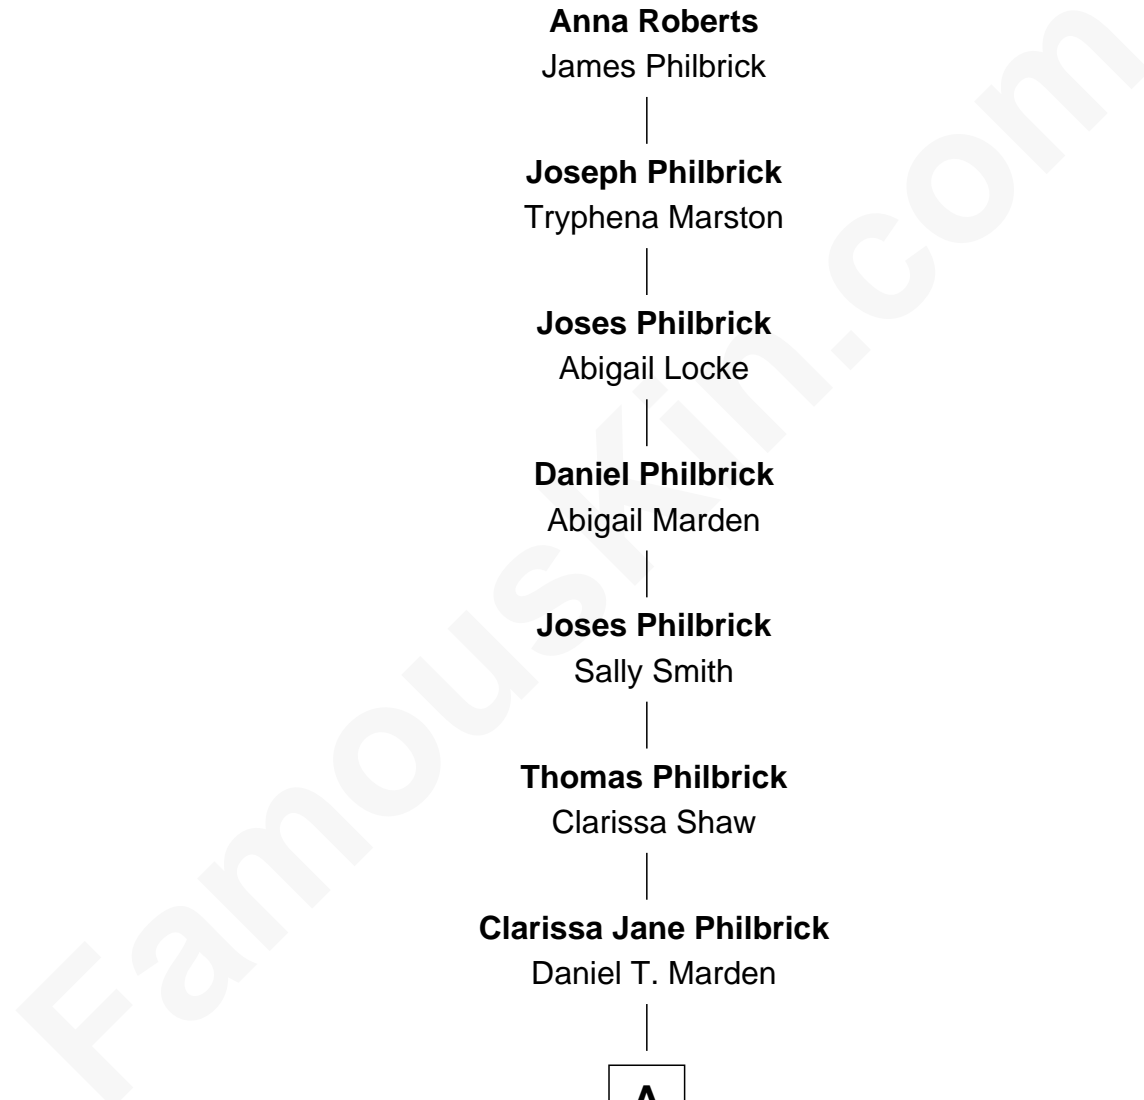

FamousKin.com Relationship Chart of

Thomas Roberts

(unk - c1674) Great Migration Immigrant 1640

8th Great-grandfather of

Adrienne Marden

Movie Actress

Thomas Roberts

Rebecca - - - - -

Joses Philbrick

Sally Smith

Thomas Philbrick

Clarissa Shaw

Clarissa Jane Philbrick

Daniel T. Marden

A

A