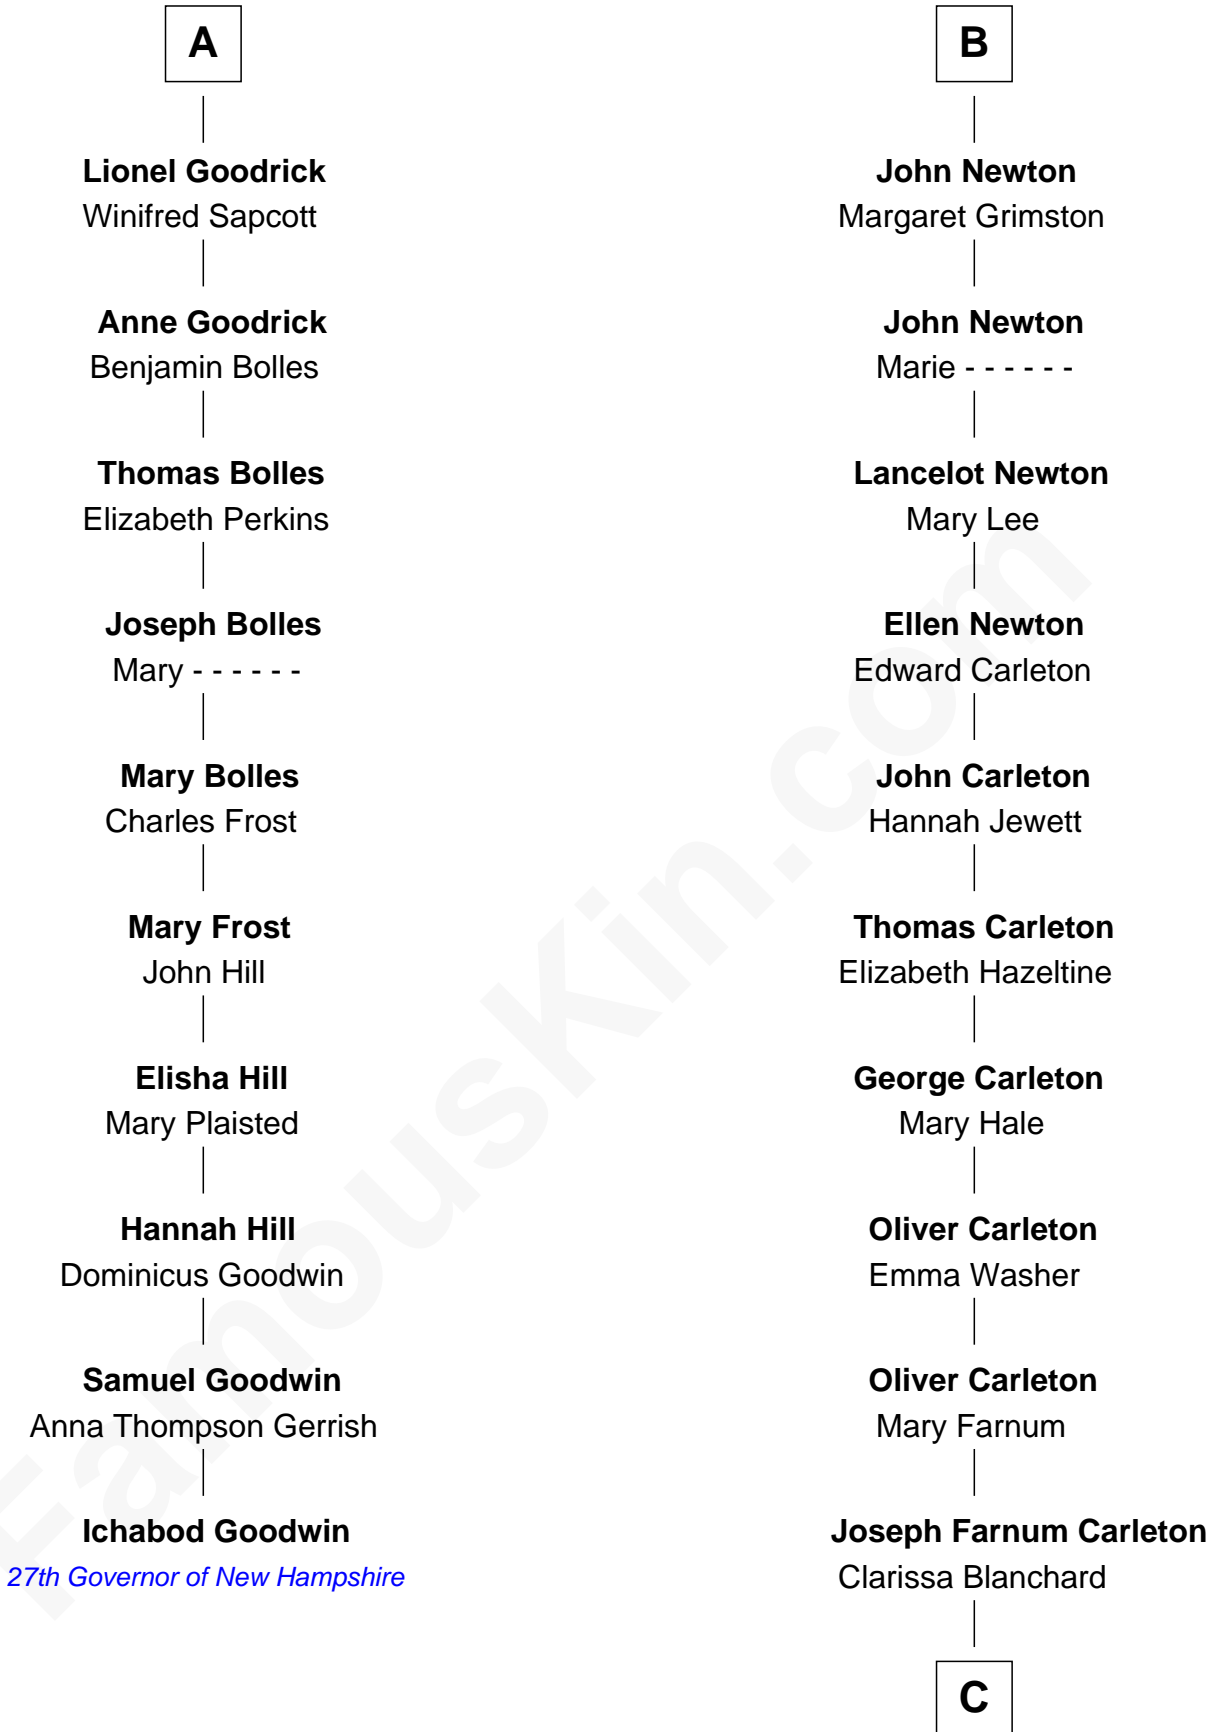

FamousKin.com Relationship Chart of

Ichabod Goodwin

27th Governor of New Hampshire

16th cousin 5 times removed of

Mickey Rourke

Movie Actor

Sir Geoffrey le Scrope

Ivetta de Ros

C

Hiram Wilson Carleton

Charlotte M. Fellows

Joseph Clinton Carleton

Maud Alice Fitts

Hazel May Carleton

Leonard Ernest Cameron

Annette Elizabeth Cameron