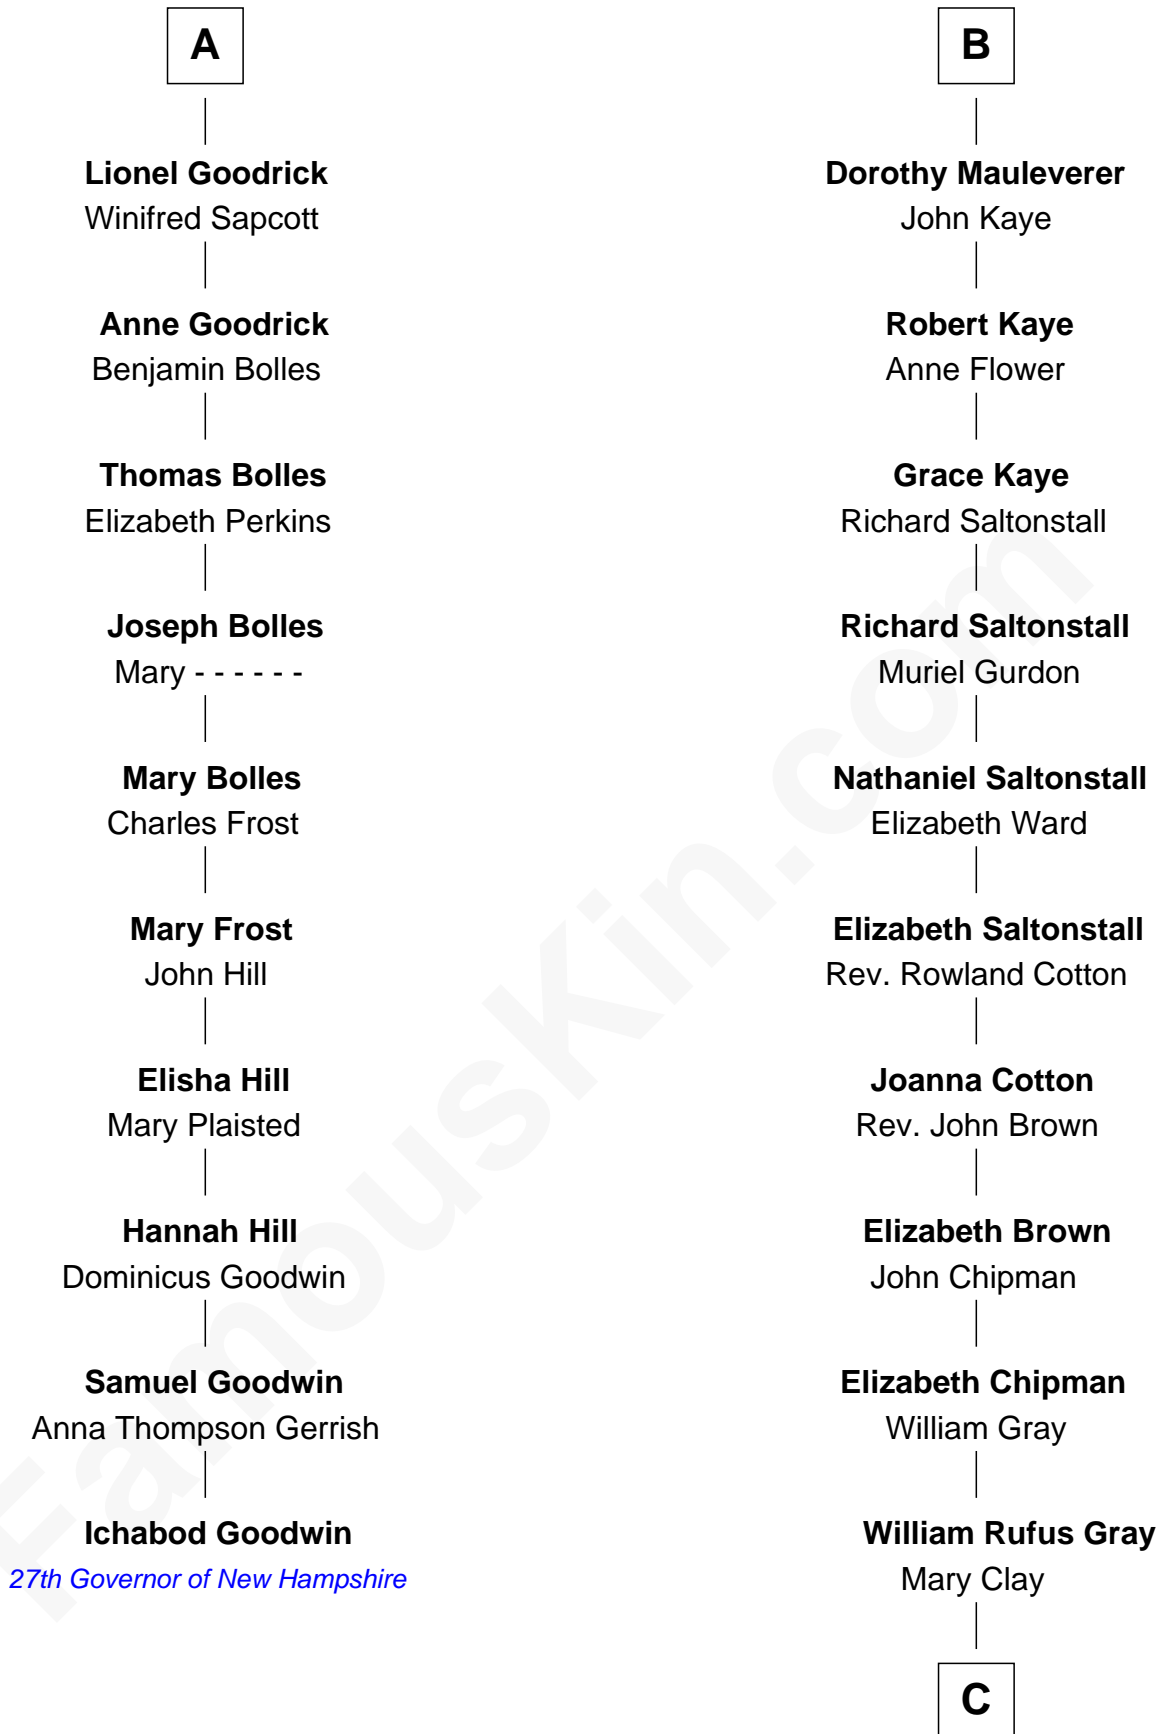

FamousKin.com Relationship Chart of

Ichabod Goodwin

27th Governor of New Hampshire

16th cousin 5 times removed of

Story Musgrave

NASA Astronaut

C

|
William Gray

Sarah Frances Loring

|
Edward Gray

Elizabeth Gray Story

|
Marguerite Gray

John Butler Swann

|
Marguerite Swann

Percy Musgrave

|
Story Musgrave