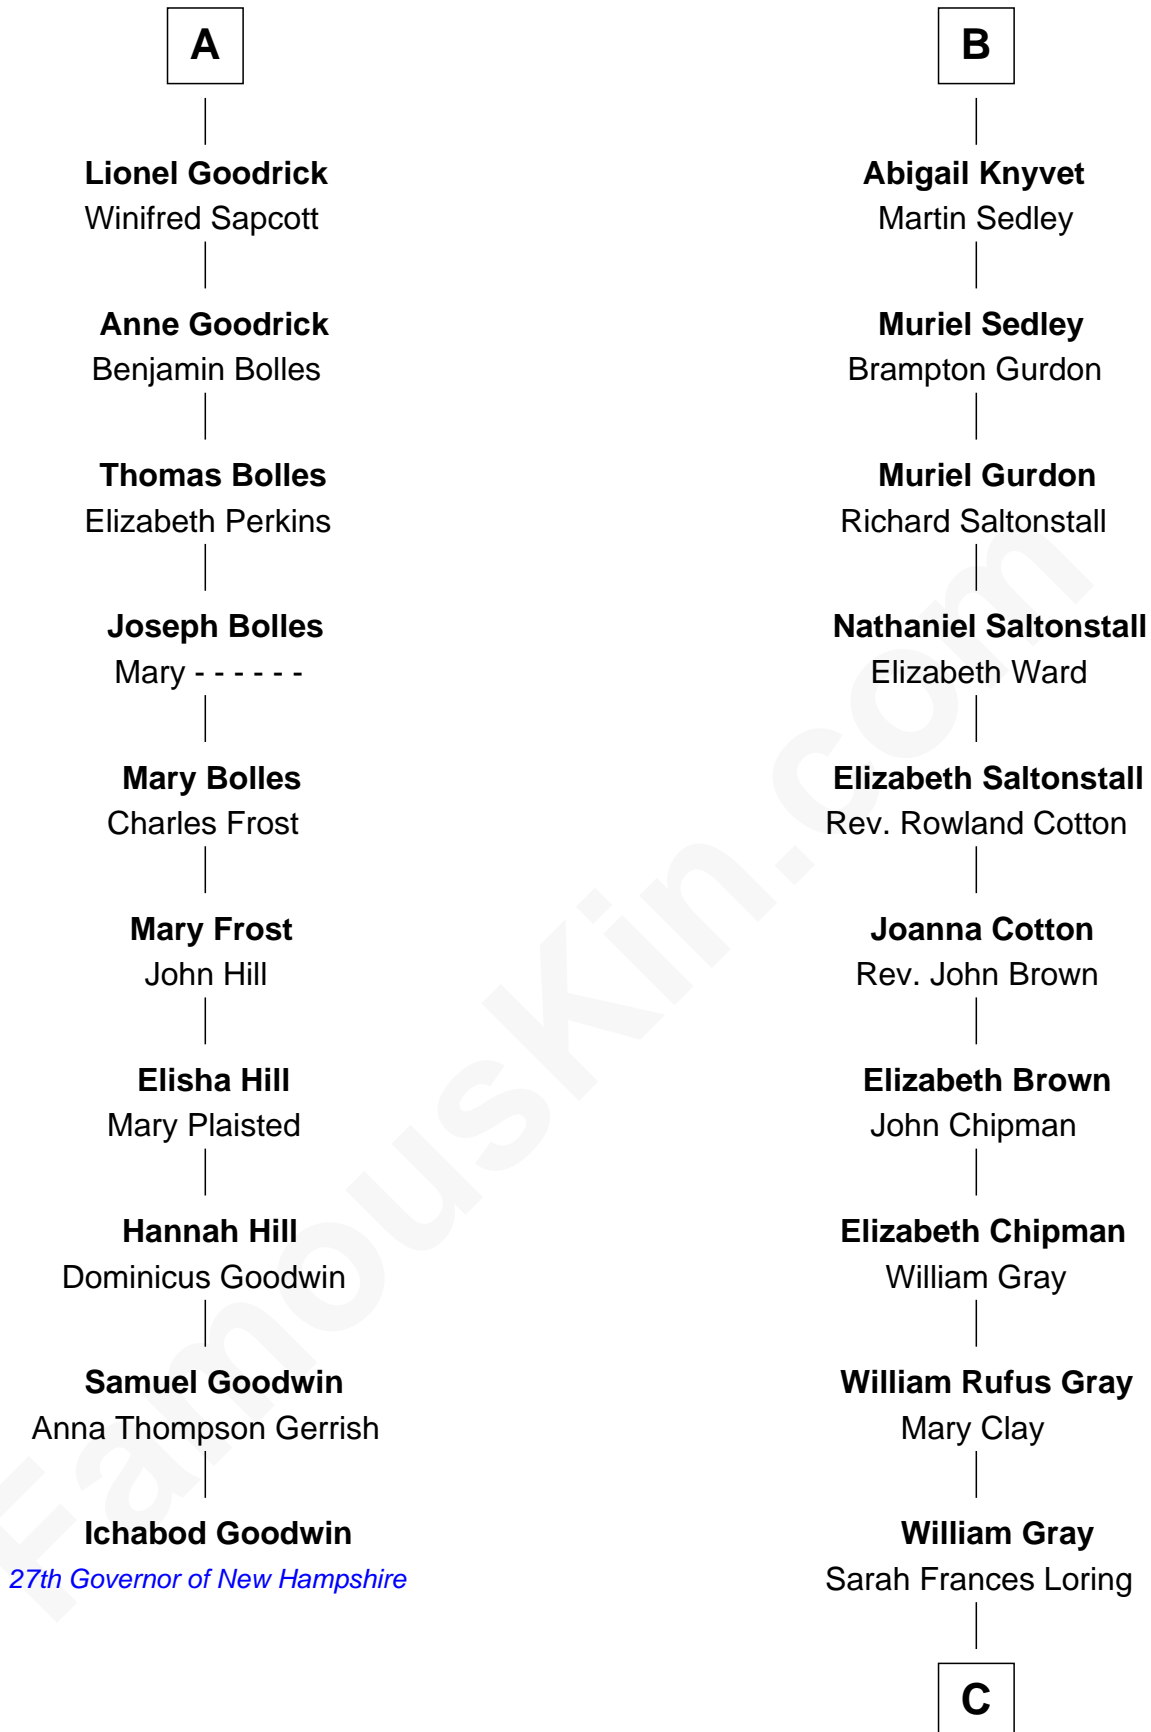

FamousKin.com Relationship Chart of

Ichabod Goodwin

27th Governor of New Hampshire

16th cousin 4 times removed of

Story Musgrave

NASA Astronaut

C

Edward Gray
Elizabeth Gray Story

Marguerite Gray
John Butler Swann

Marguerite Swann
Percy Musgrave

Story Musgrave
NASA Astronaut

FamousKin.com