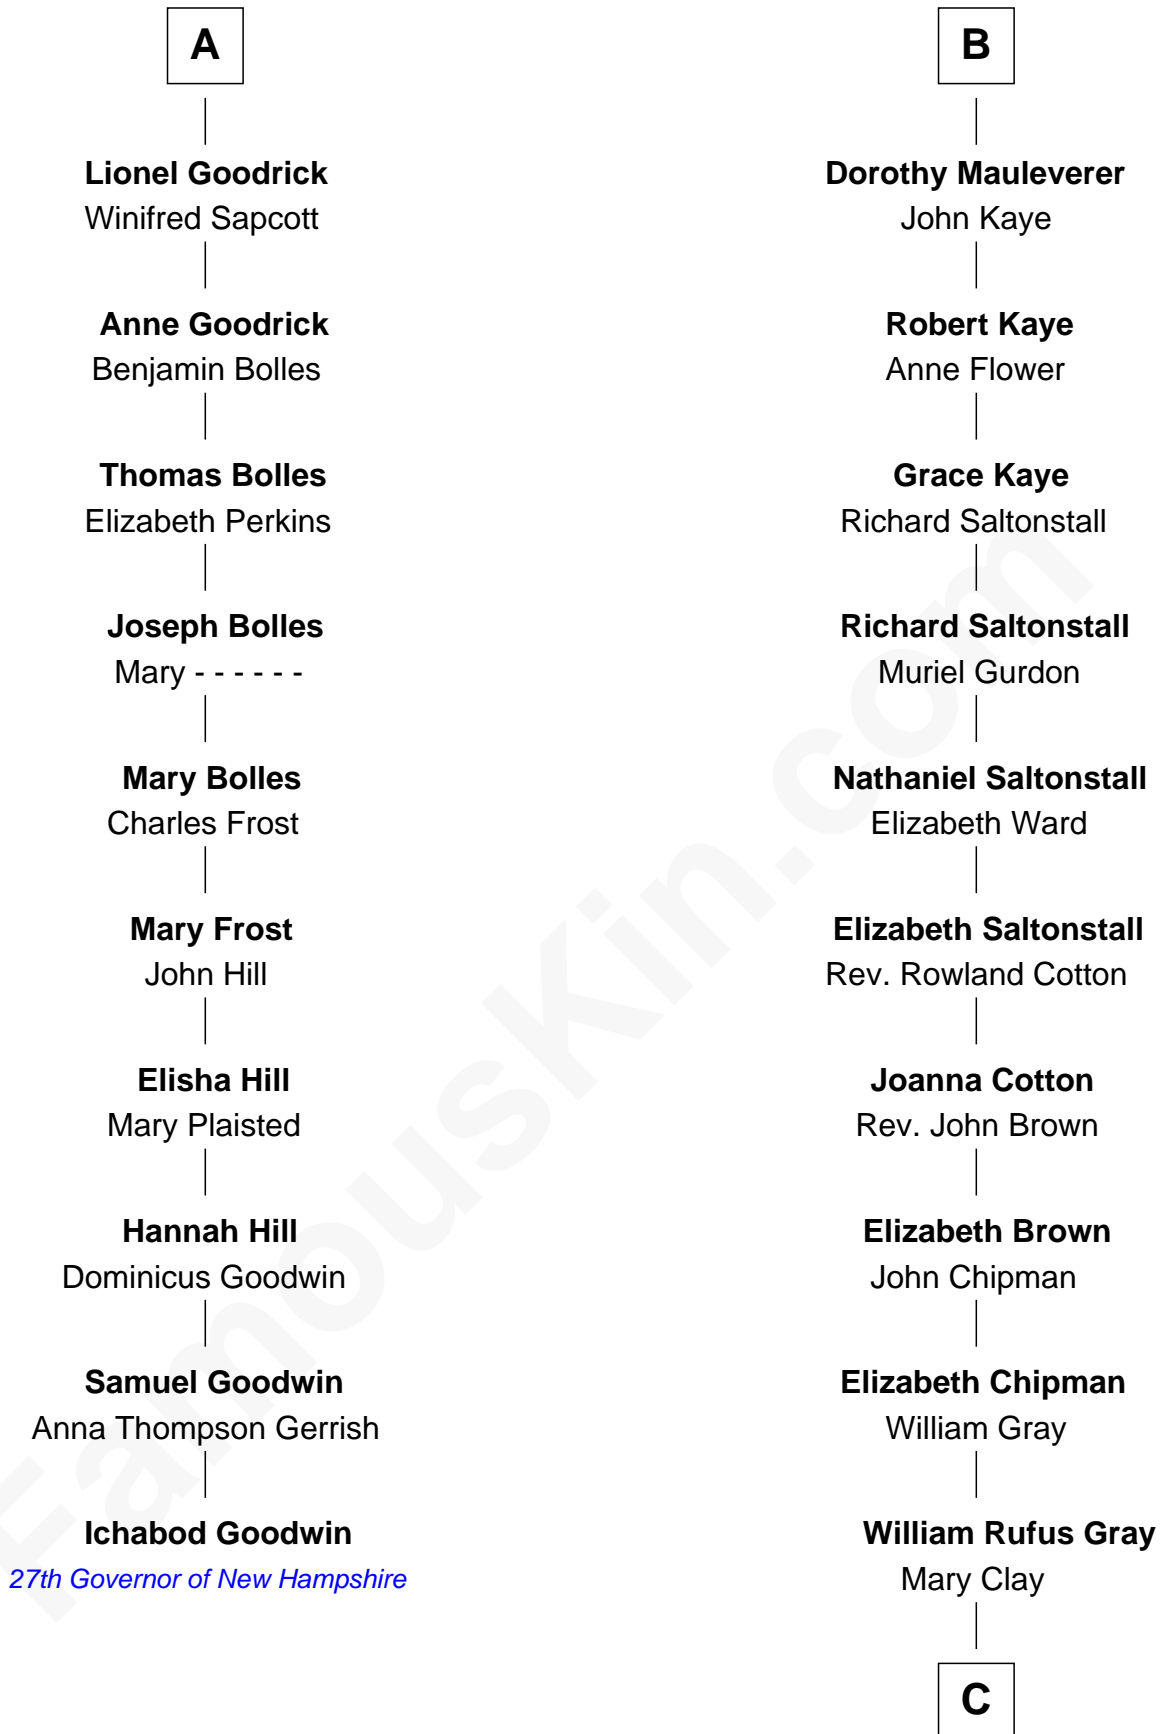

# FamousKin.com Relationship Chart of

**Ichabod Goodwin**

*27th Governor of New Hampshire*

**16th cousin 5 times removed of**

**Story Musgrave**

*NASA Astronaut*

**Sir Henry de Percy**

Idoine de Clifford

**C**

|  
**William Gray**

Sarah Frances Loring

|  
**Edward Gray**

Elizabeth Gray Story

|  
**Marguerite Gray**

John Butler Swann

|  
**Marguerite Swann**