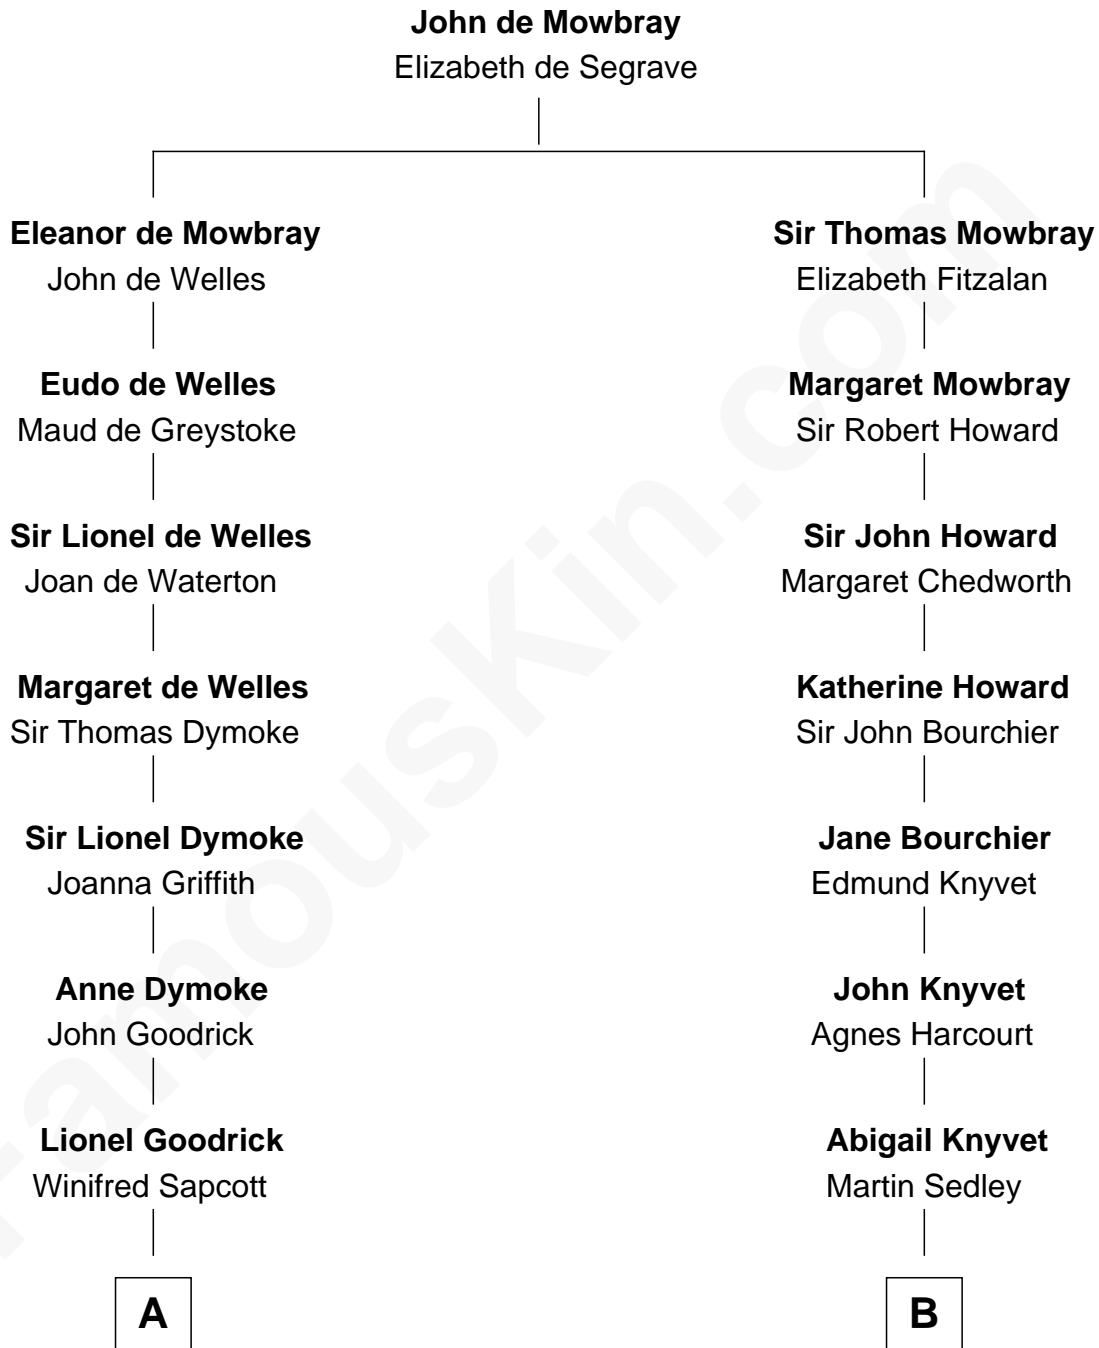

FamousKin.com Relationship Chart of

Ichabod Goodwin

27th Governor of New Hampshire

15th cousin 4 times removed of

Story Musgrave

NASA Astronaut

C

Marguerite Gray
John Butler Swann

Marguerite Swann
Percy Musgrave

Story Musgrave
NASA Astronaut

FamousKin.com