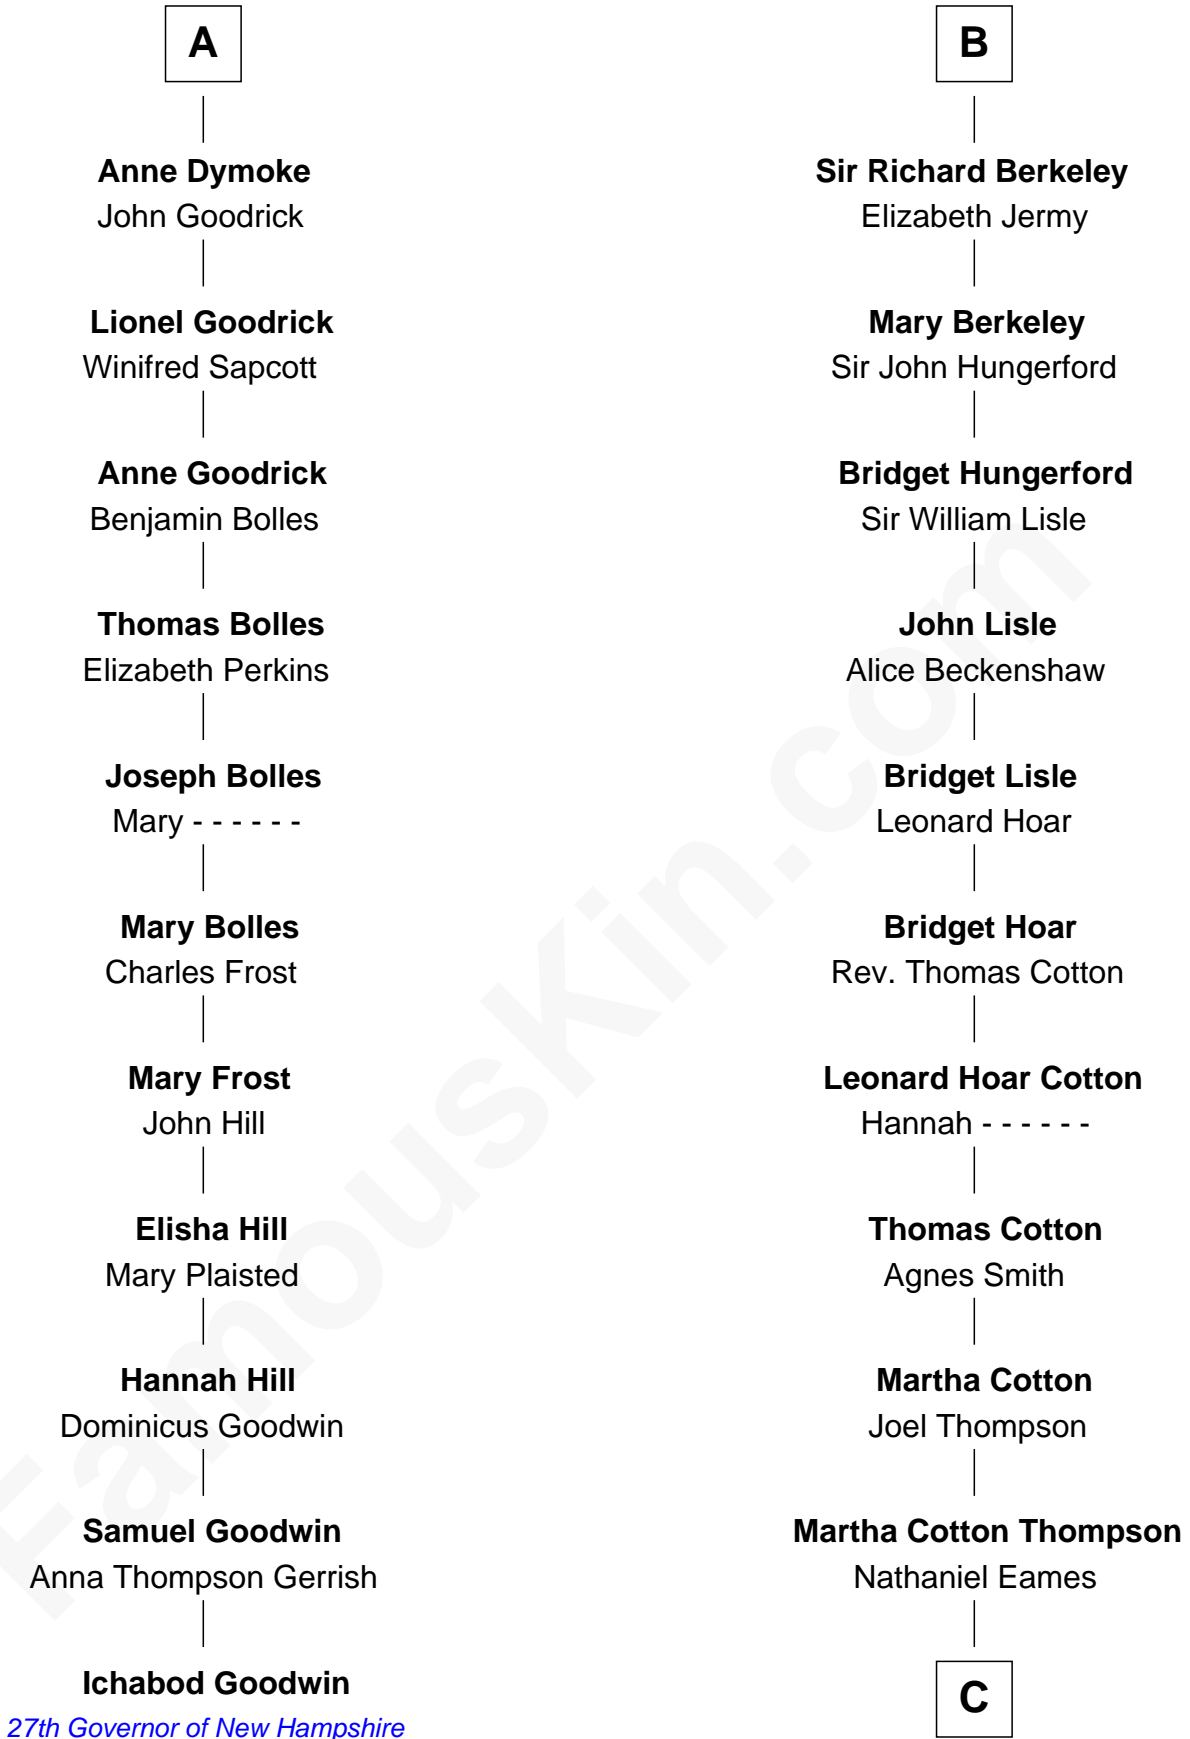

FamousKin.com Relationship Chart of

Ichabod Goodwin

27th Governor of New Hampshire

17th cousin 1 time removed of

Emma Eames

Opera Singer

Sir Maurice de Berkeley

Eve la Zouche

C

|
Ithamer Bellows Eames

Emma Hayden

|
Emma Eames

Opera Singer

FamousKin.com