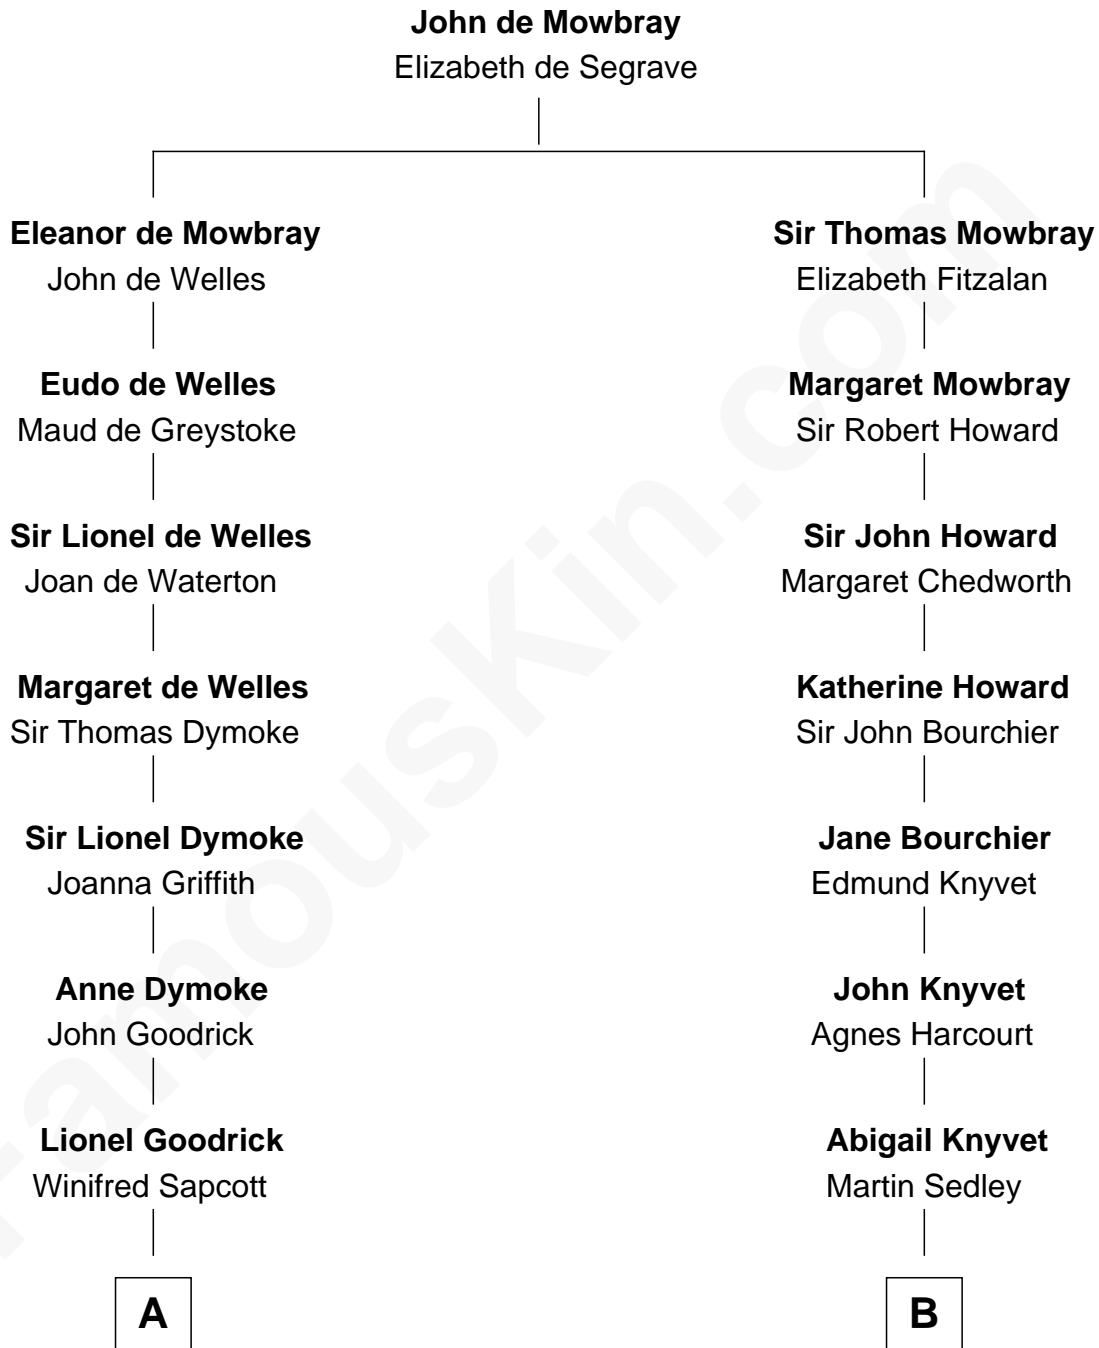

FamousKin.com

Relationship Chart of

Ichabod Goodwin

27th Governor of New Hampshire

15th cousin of

Horace Gray

U.S. Supreme Court Justice

A