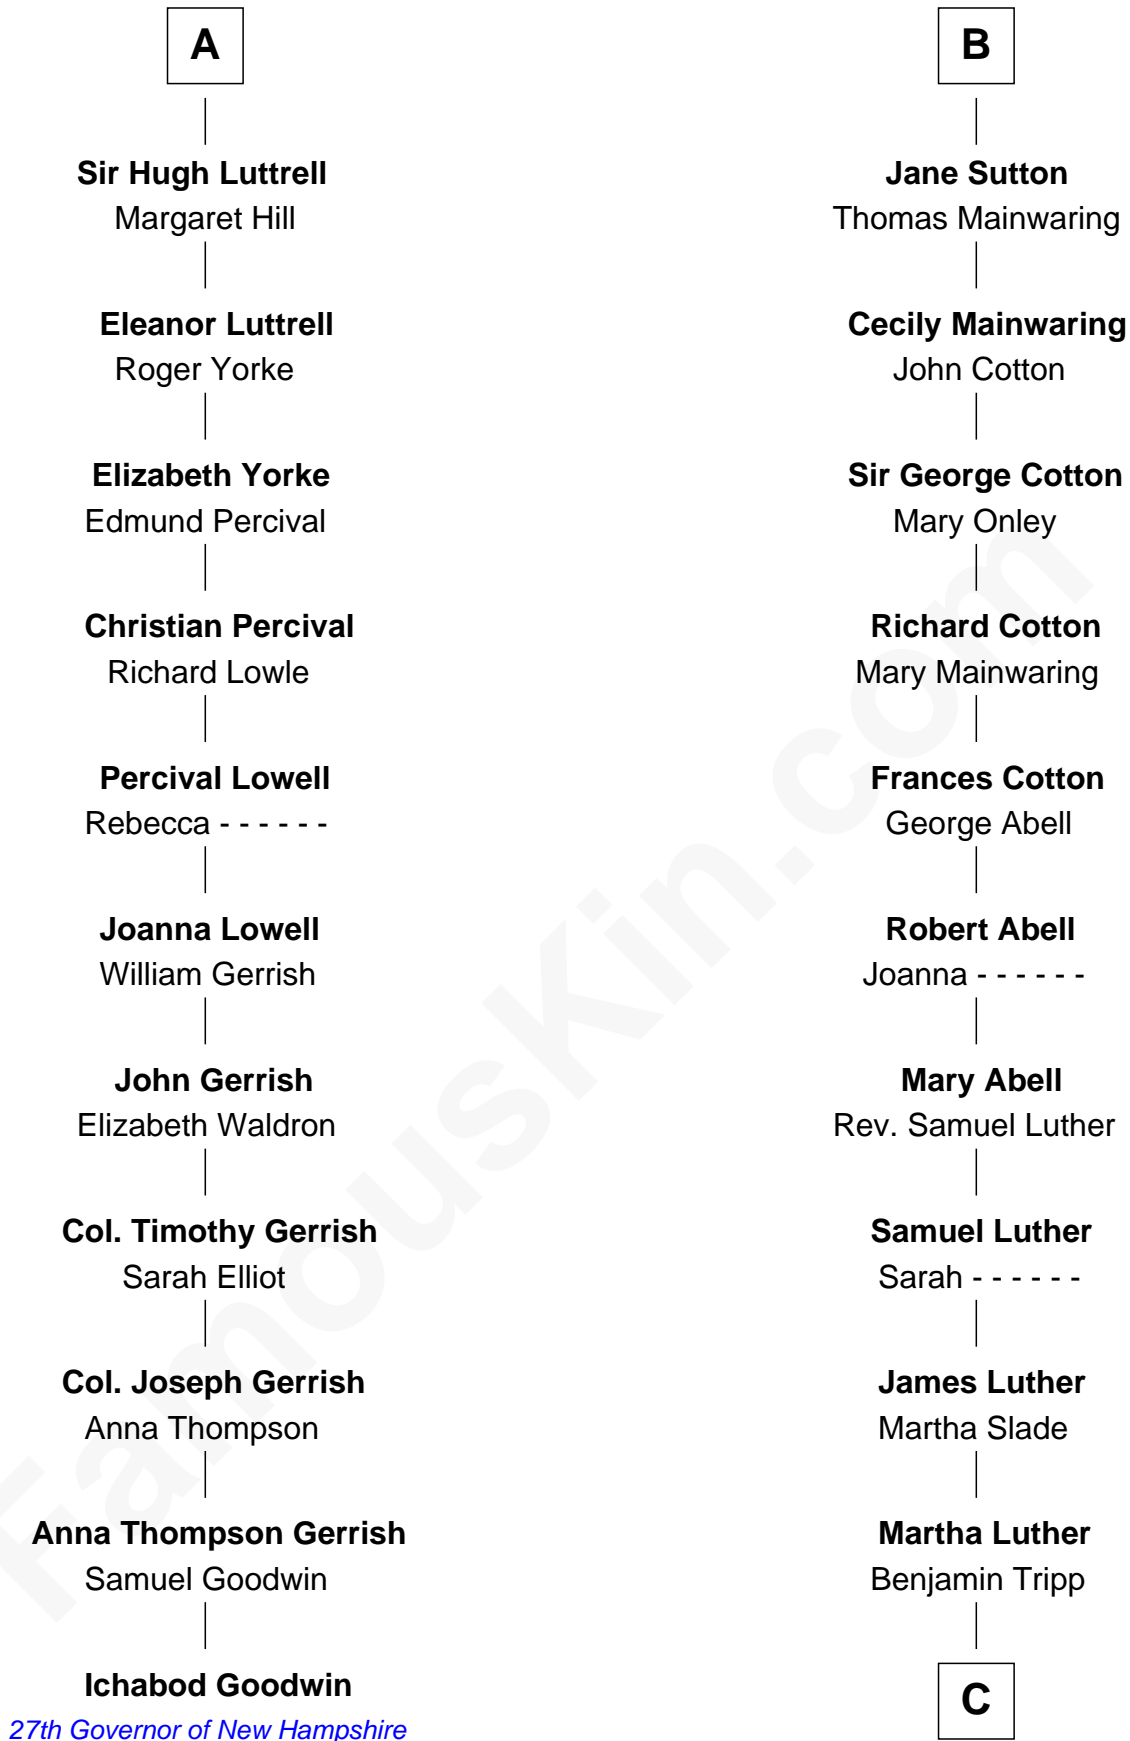

# FamousKin.com Relationship Chart of

**Ichabod Goodwin**

*27th Governor of New Hampshire*

**17th cousin 4 times removed of**

**Lizzie Borden**

*Accused Murderess*

**Sir Hugh le Despencer**

Aveline Basset

Isabella de Beauchamp

**Sir Philip le Despencer**

Margaret de Goushill

**Sir Philip le Despencer**

Joan de Cobham

**Sir Philip le Despencer**

Elizabeth - - - - -

**Alice le Despenser**

Sir John Sutton

**Sir John Sutton**

Constance Blount

**Sir John Sutton**

Elizabeth Berkeley

**B**

**C**

—  
**Susanna Tripp**

*Accused Murderess*

FamousKin.com