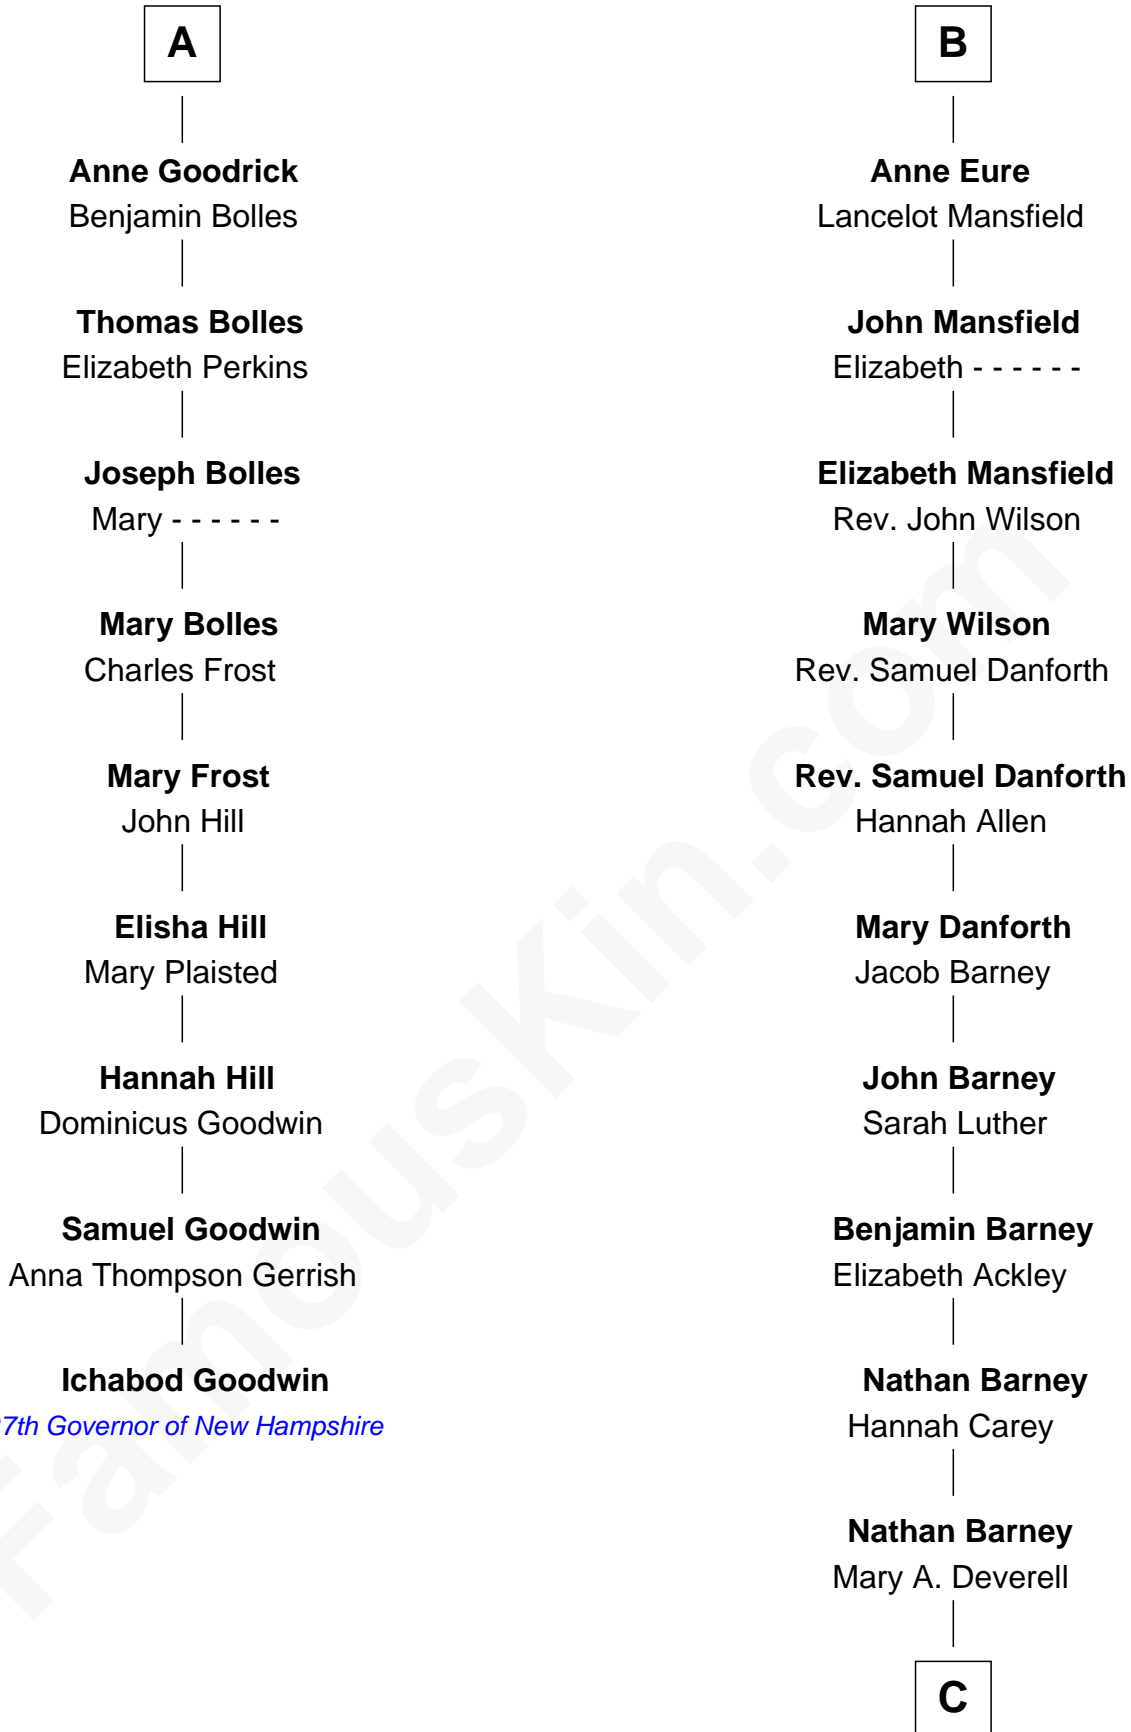

FamousKin.com Relationship Chart of

Ichabod Goodwin

27th Governor of New Hampshire

15th cousin 4 times removed of

Elizabeth Montgomery

TV Actress - "Bewitched"

C

—
Mary Weed Barney
Henry Montgomery

—
Henry Montgomery
Elizabeth Bryan Allen

—
Elizabeth Montgomery
TV Actress - "Bewitched"

FamousKin.com