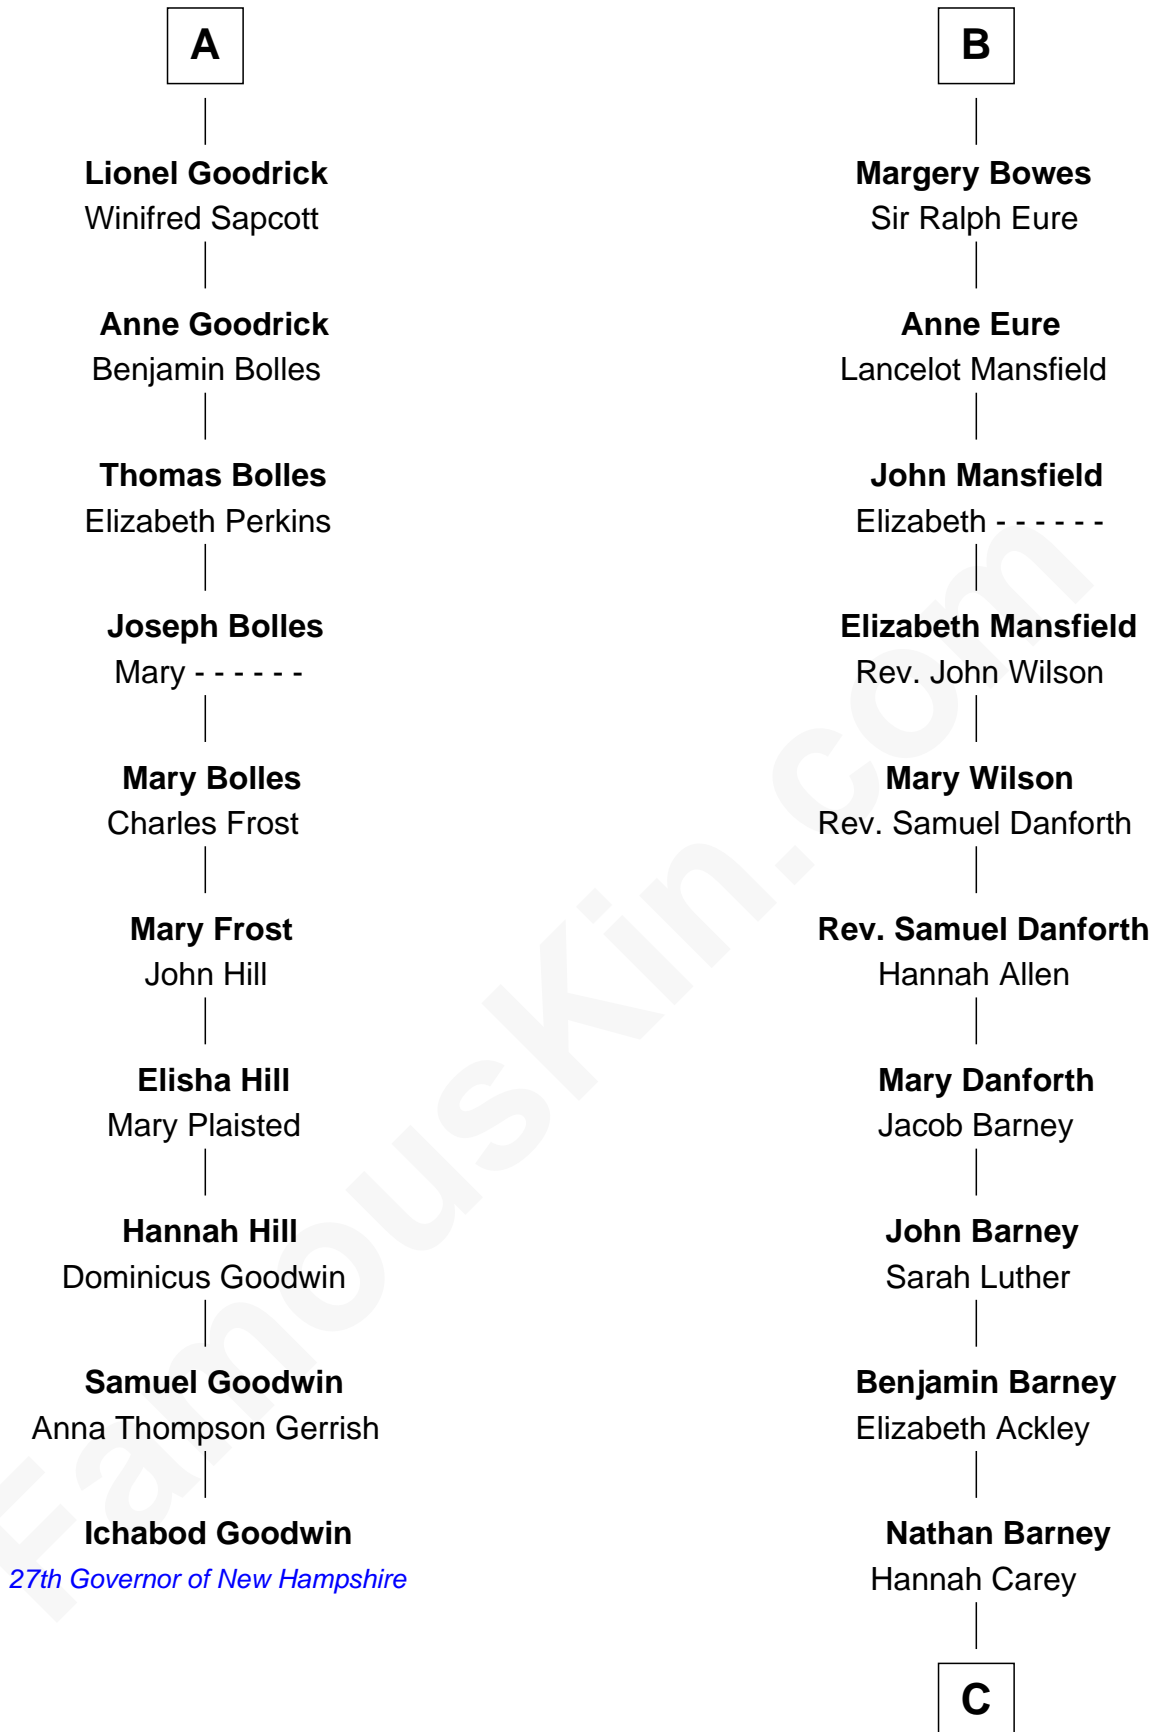

# FamousKin.com Relationship Chart of

**Ichabod Goodwin**

27th Governor of New Hampshire

16th cousin 4 times removed of

**Elizabeth Montgomery**

TV Actress - "Bewitched"

**C**

**Nathan Barney**

Mary A. Deverell

**Mary Weed Barney**

Henry Montgomery

**Henry Montgomery**

Elizabeth Bryan Allen

**Elizabeth Montgomery**

*TV Actress - "Bewitched"*

FamousKin.com