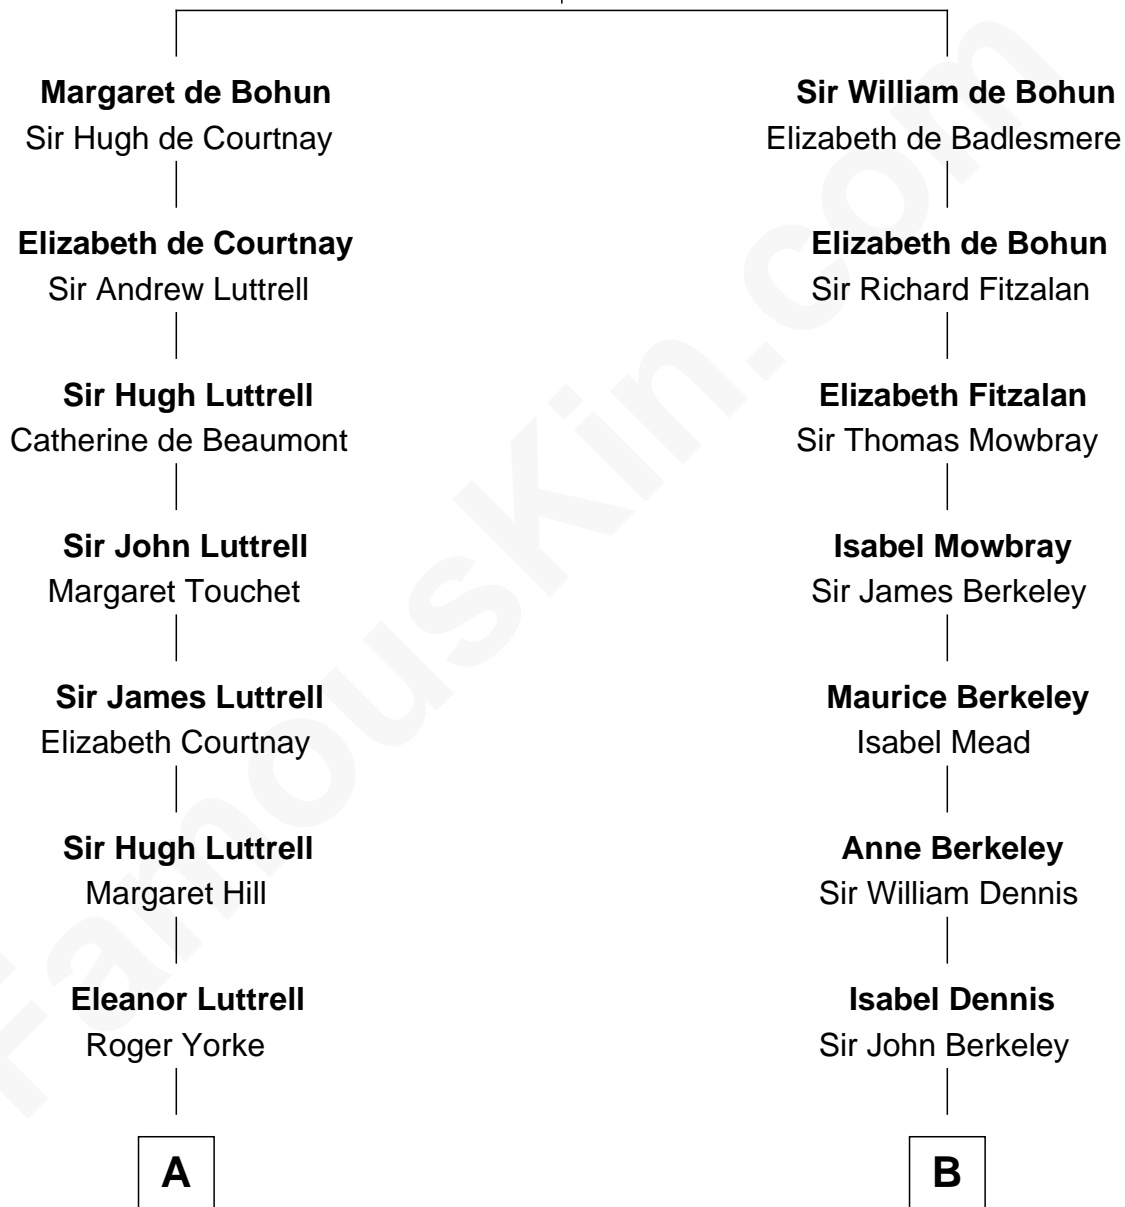

FamousKin.com Relationship Chart of

Ichabod Goodwin

27th Governor of New Hampshire

15th cousin 6 times removed of

Warren Buffett

Chairman & CEO, Berkshire Hathaway

Humphrey de Bohun
Elizabeth Plantagenet

C

Deborah Collamore Pennell

John Watson

Susan Ann Watson

Ford Bela Barber

Stella Frances Barber

John Ammon Stahl

Leila Stahl

Howard Homan Buffett