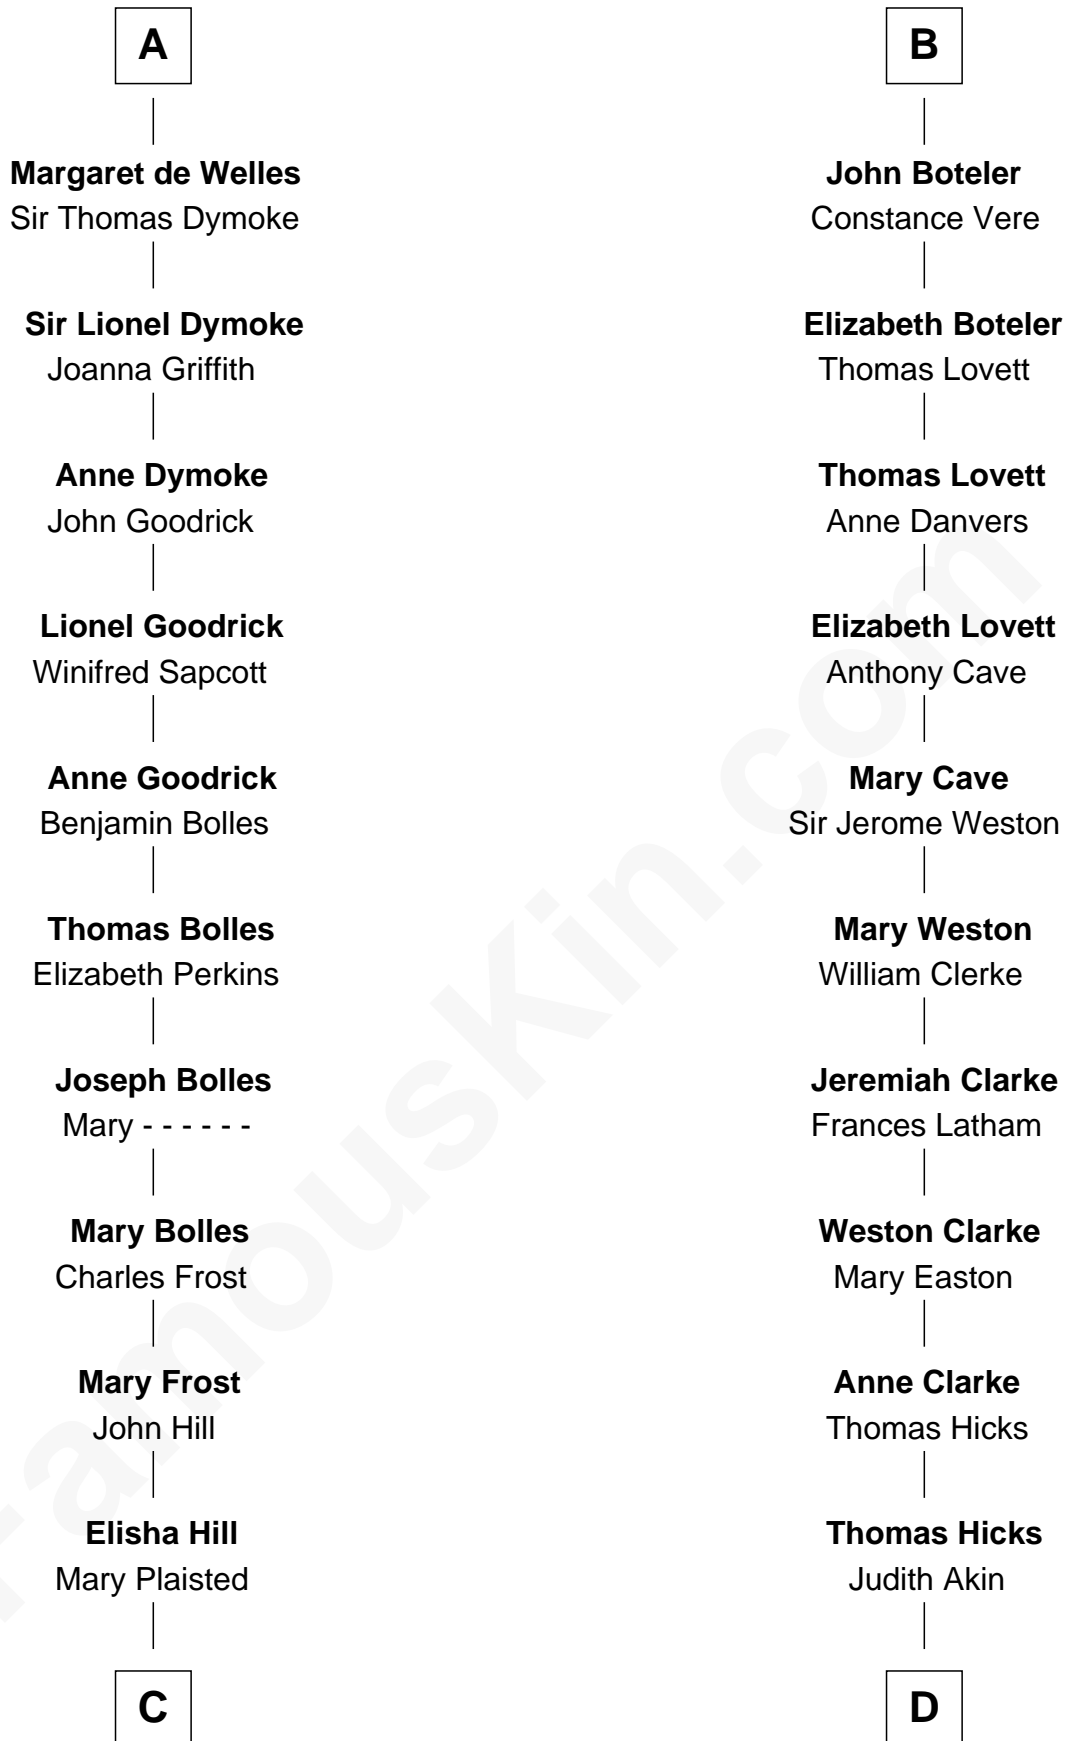

FamousKin.com Relationship Chart of

Ichabod Goodwin

27th Governor of New Hampshire

19th cousin 1 time removed of

Susan B. Anthony

Women's Rights Advocate

Sir William de Cantilupe

Eve de Braiose

C

Hannah Hill
Dominicus Goodwin

Samuel Goodwin
Anna Thompson Gerrish

Ichabod Goodwin
27th Governor of New Hampshire

D

Judith Hicks
David Anthony

Humphrey Anthony
Hannah Lapham

Daniel Anthony
Lucy Read