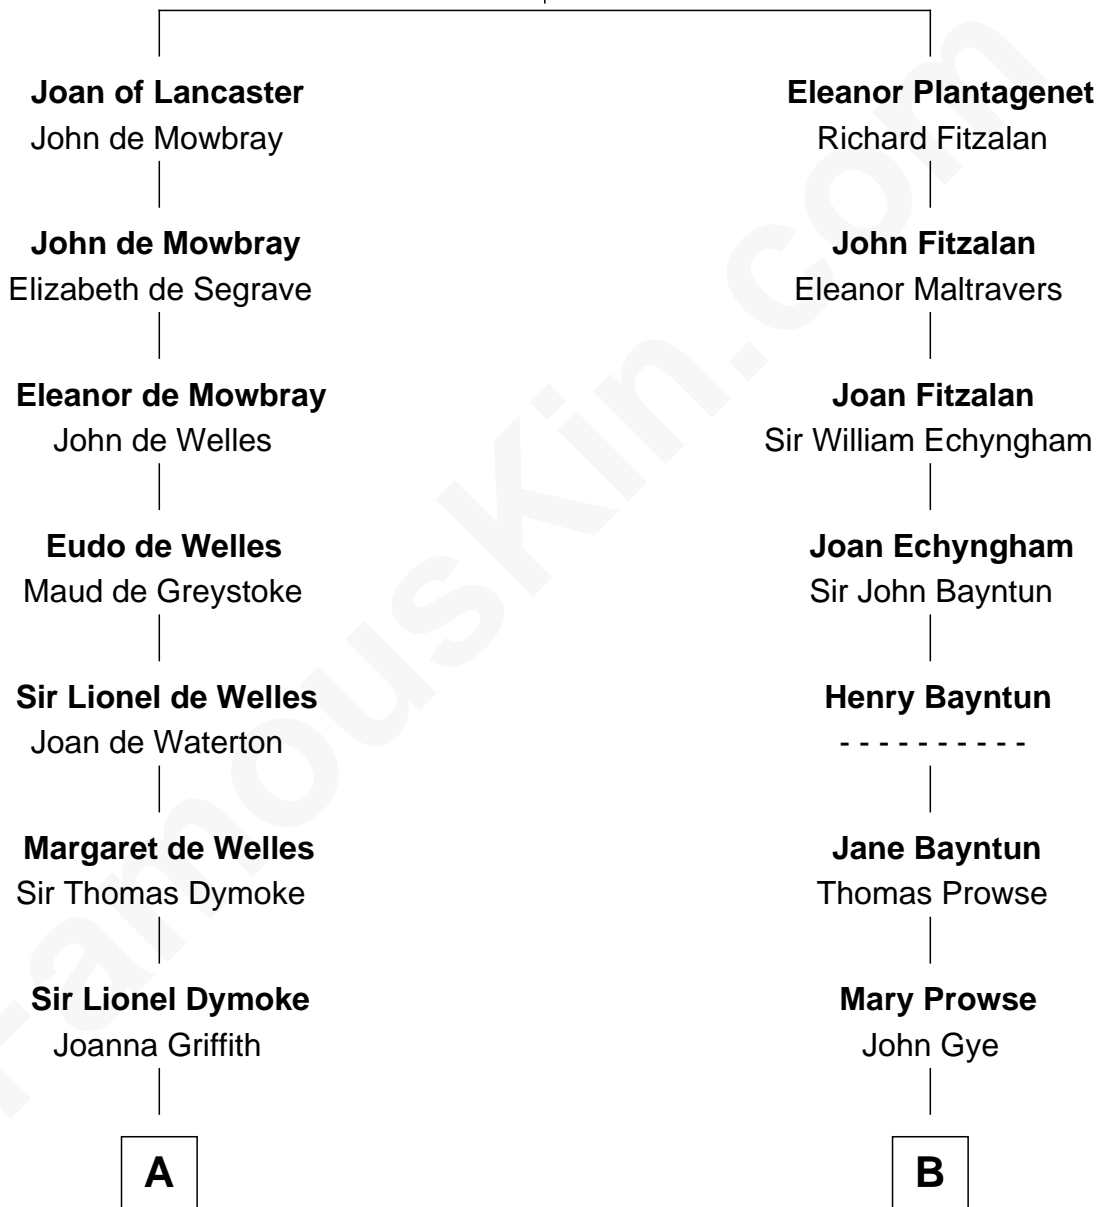

FamousKin.com Relationship Chart of

Ichabod Goodwin

27th Governor of New Hampshire

17th cousin 4 times removed of

Michael Strahan

NFL Player and TV Personality

Henry Plantagenet
Maud de Chaworth

C

William A. Bishop

Harriett Meade

Creola Mead

Jado D. Traylor

James Curtis Traylor

Caroline McCarter

Louise Traylor

Gene Willie Strahan