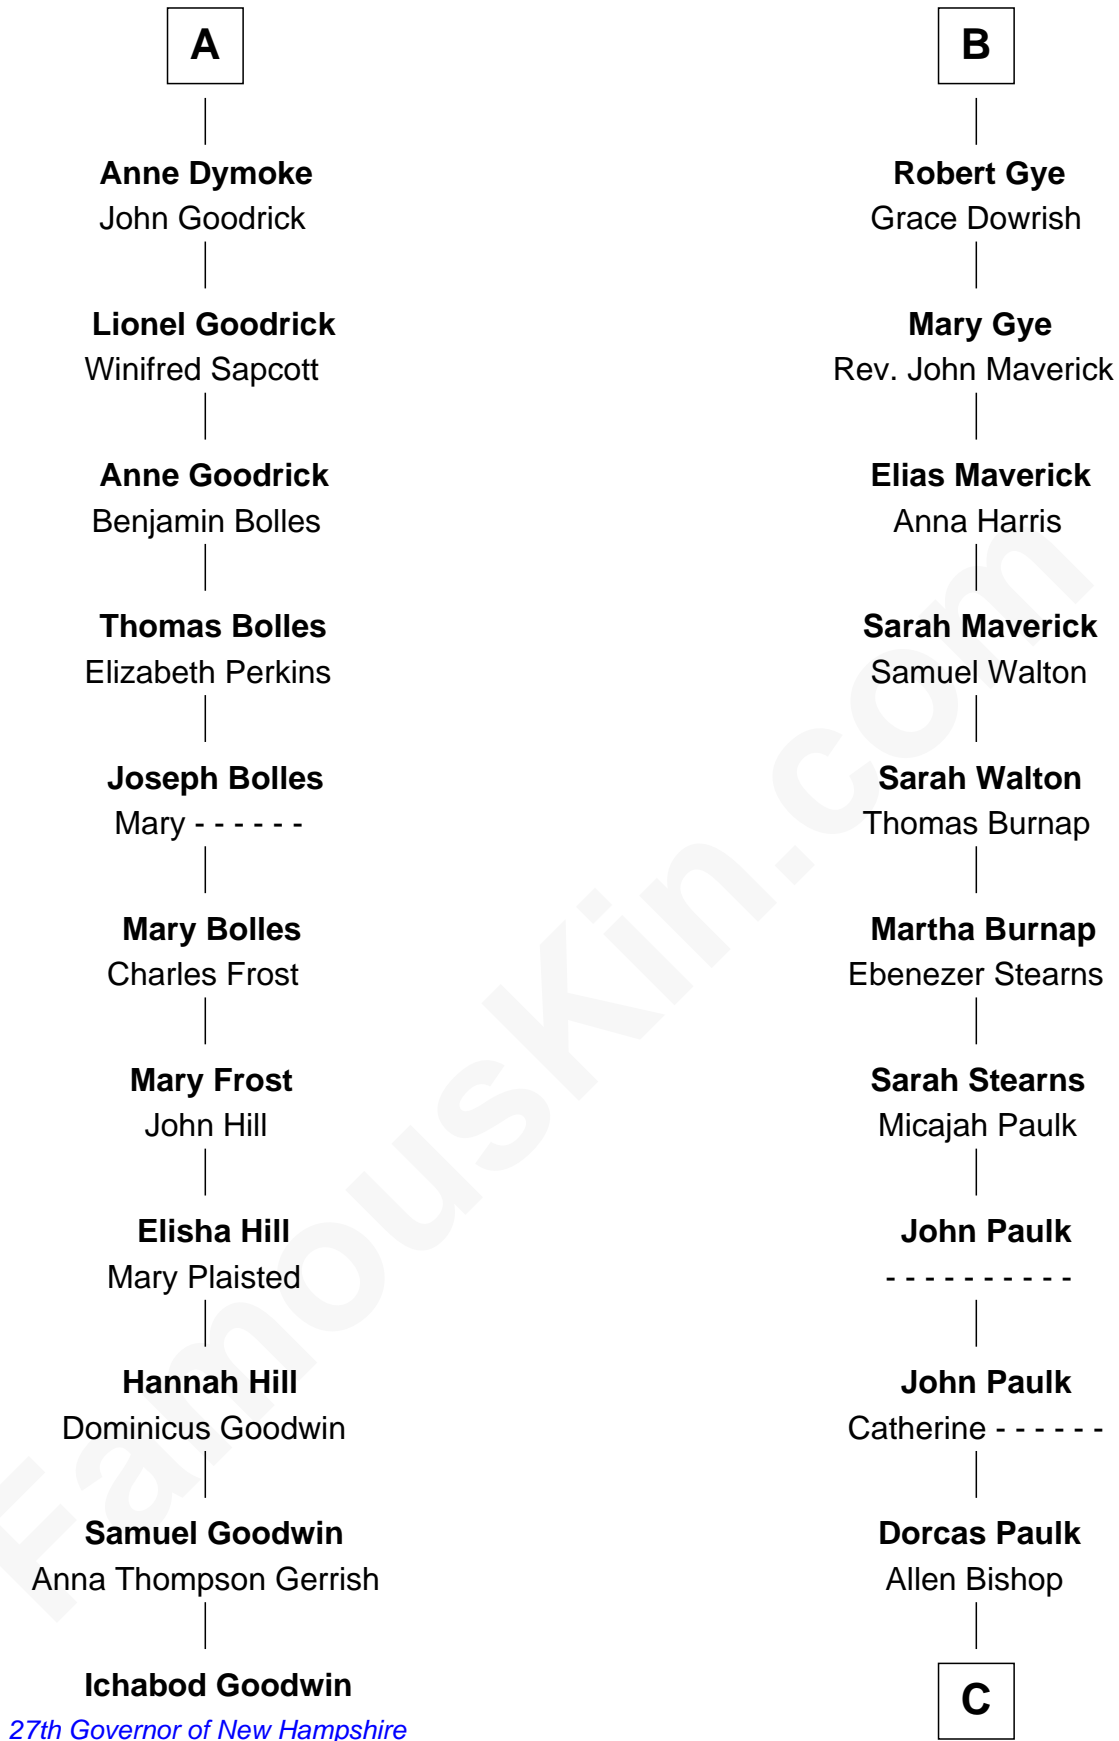

FamousKin.com Relationship Chart of

Ichabod Goodwin

27th Governor of New Hampshire

17th cousin 4 times removed of

Michael Strahan

NFL Player and TV Personality

Henry Plantagenet
Maud de Chaworth

C

William A. Bishop

Harriett Meade

Creola Mead

Jado D. Traylor

James Curtis Traylor

Caroline McCarter

Louise Traylor

Gene Willie Strahan