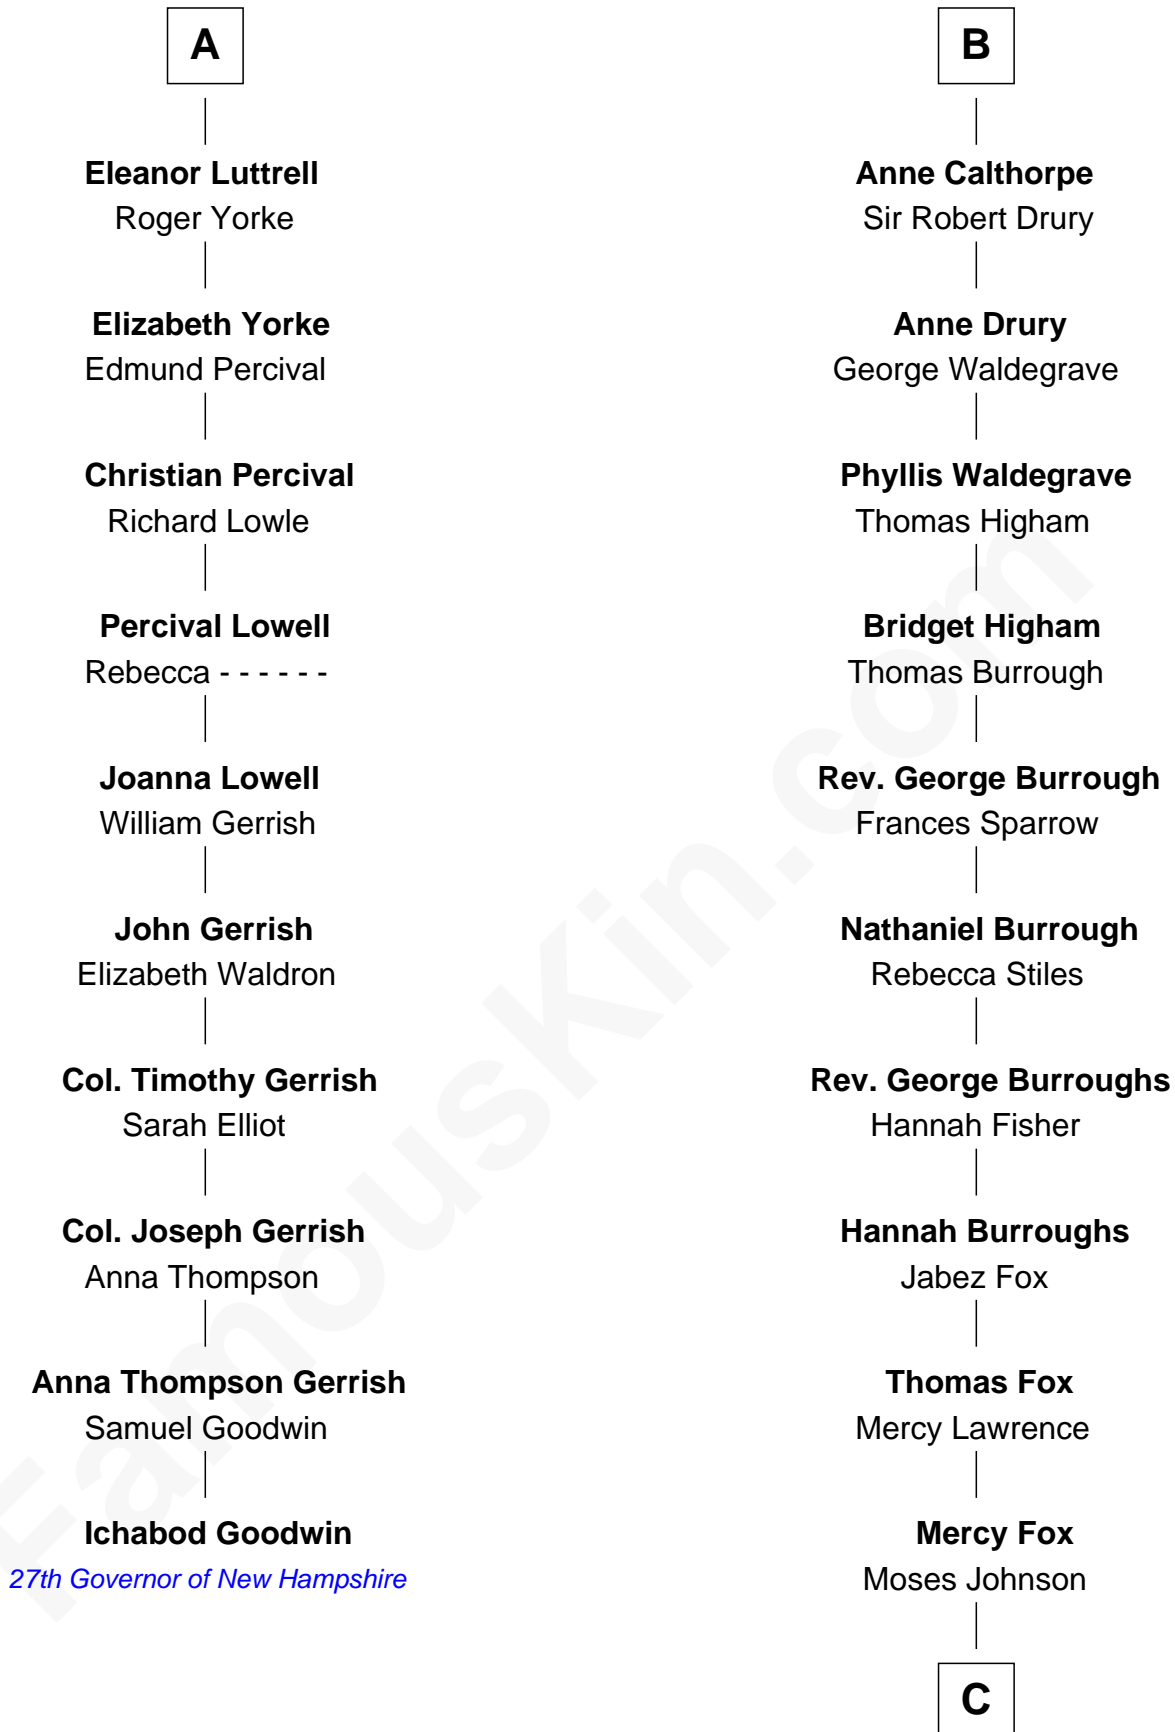

# FamousKin.com Relationship Chart of

**Ichabod Goodwin**

*27th Governor of New Hampshire*

**16th cousin 5 times removed of**

**Walt Disney**

*Co-Founder of The Walt Disney Company*

**C**

**Fanny Johnson**

John Call

**Eber Call**

Violette Lawrence

**Charles Call**

Henrietta Gross

**Flora Call**

Elias Charles Disney

**Walt Disney**