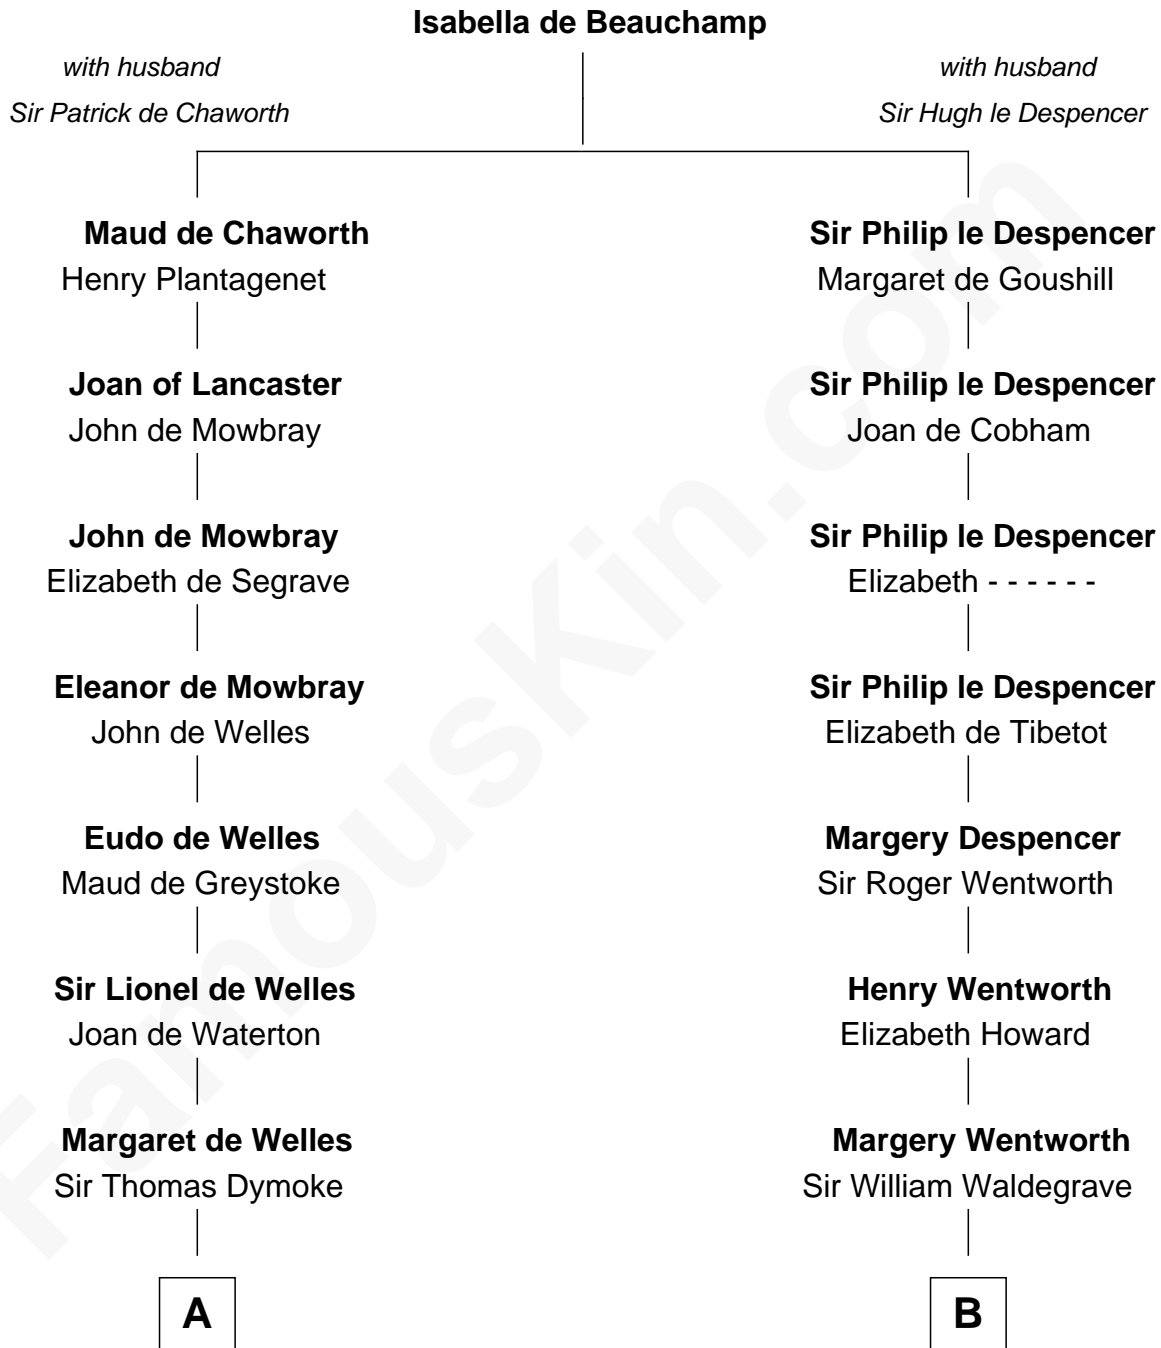

FamousKin.com

Relationship Chart of

Ichabod Goodwin

27th Governor of New Hampshire

18th cousin 2 times removed of

Walt Disney

Co-Founder of The Walt Disney Company

C

Samuel Goodwin
Anna Thompson Gerrish

Ichabod Goodwin
27th Governor of New Hampshire

D

Eber Call
Violette Lawrence

Charles Call
Henrietta Gross

Flora Call
Elias Charles Disney

Walt Disney
Co-Founder of The Walt Disney Co.