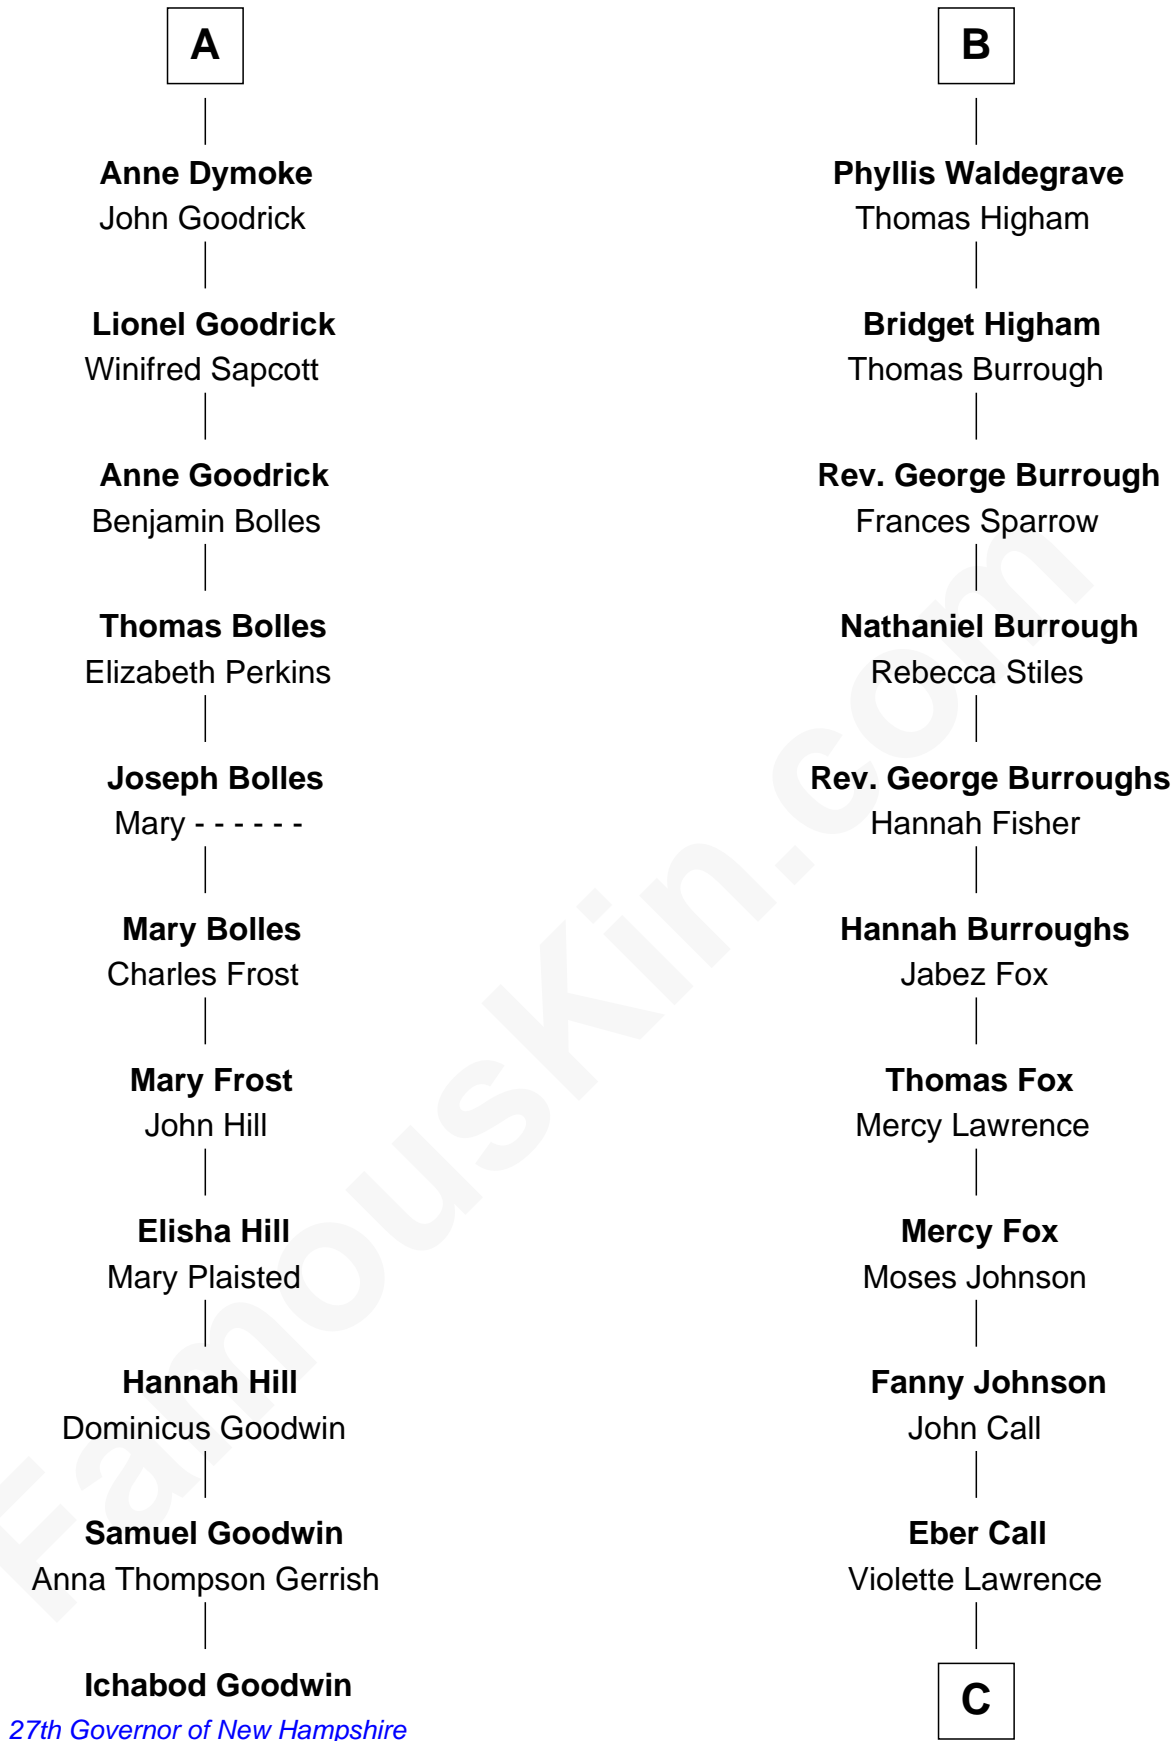

FamousKin.com

Relationship Chart of

Ichabod Goodwin

27th Governor of New Hampshire

17th cousin 2 times removed of

Walt Disney

Co-Founder of The Walt Disney Company

C

Charles Call
Henrietta Gross

Flora Call
Elias Charles Disney

Walt Disney
Co-Founder of The Walt Disney Co.

FamousKin.com