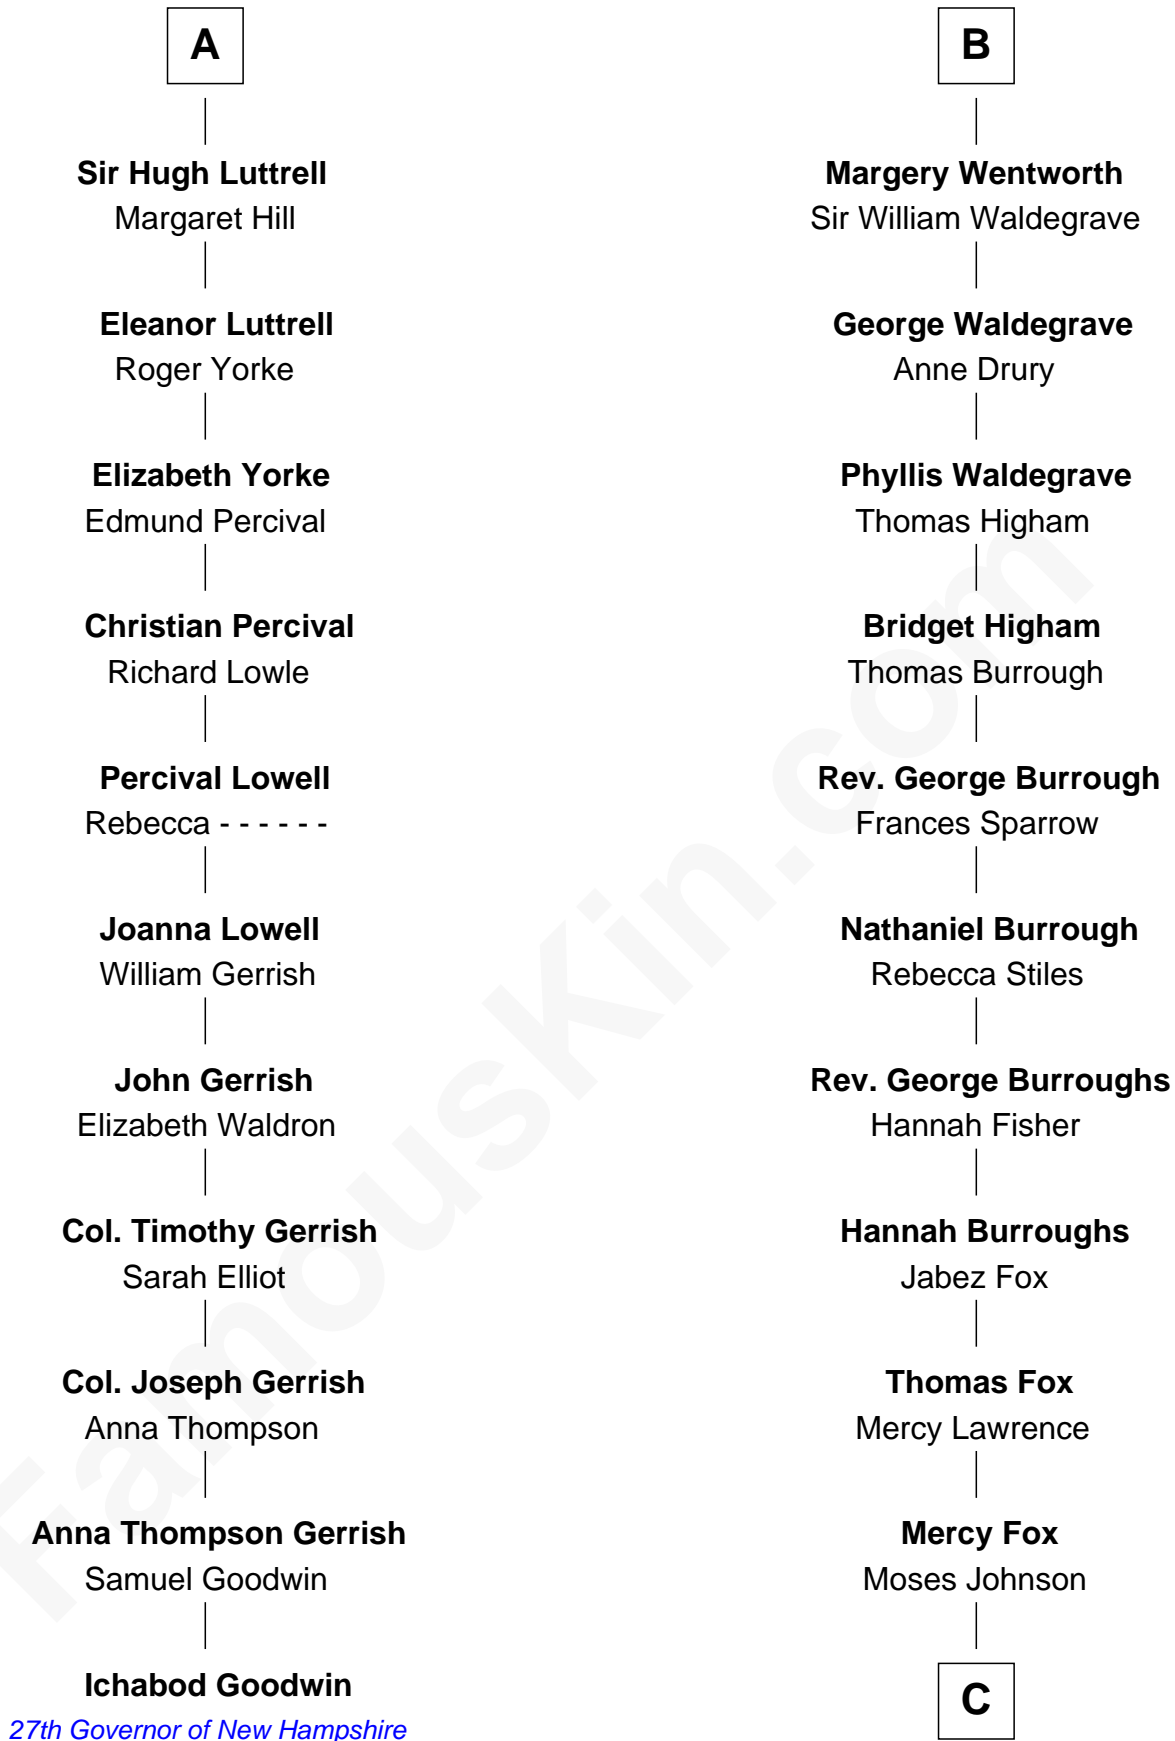

FamousKin.com Relationship Chart of

Ichabod Goodwin

27th Governor of New Hampshire

17th cousin 4 times removed of

Walt Disney

Co-Founder of The Walt Disney Company

Sir Hugh le Despencer

Aveline Basset

Elizabeth de Tibetot

Margery Despencer

Sir Roger Wentworth

Henry Wentworth

Elizabeth Howard

B

C

Fanny Johnson

John Call

Eber Call

Violette Lawrence

Charles Call

Henrietta Gross

Flora Call

Elias Charles Disney

Walt Disney