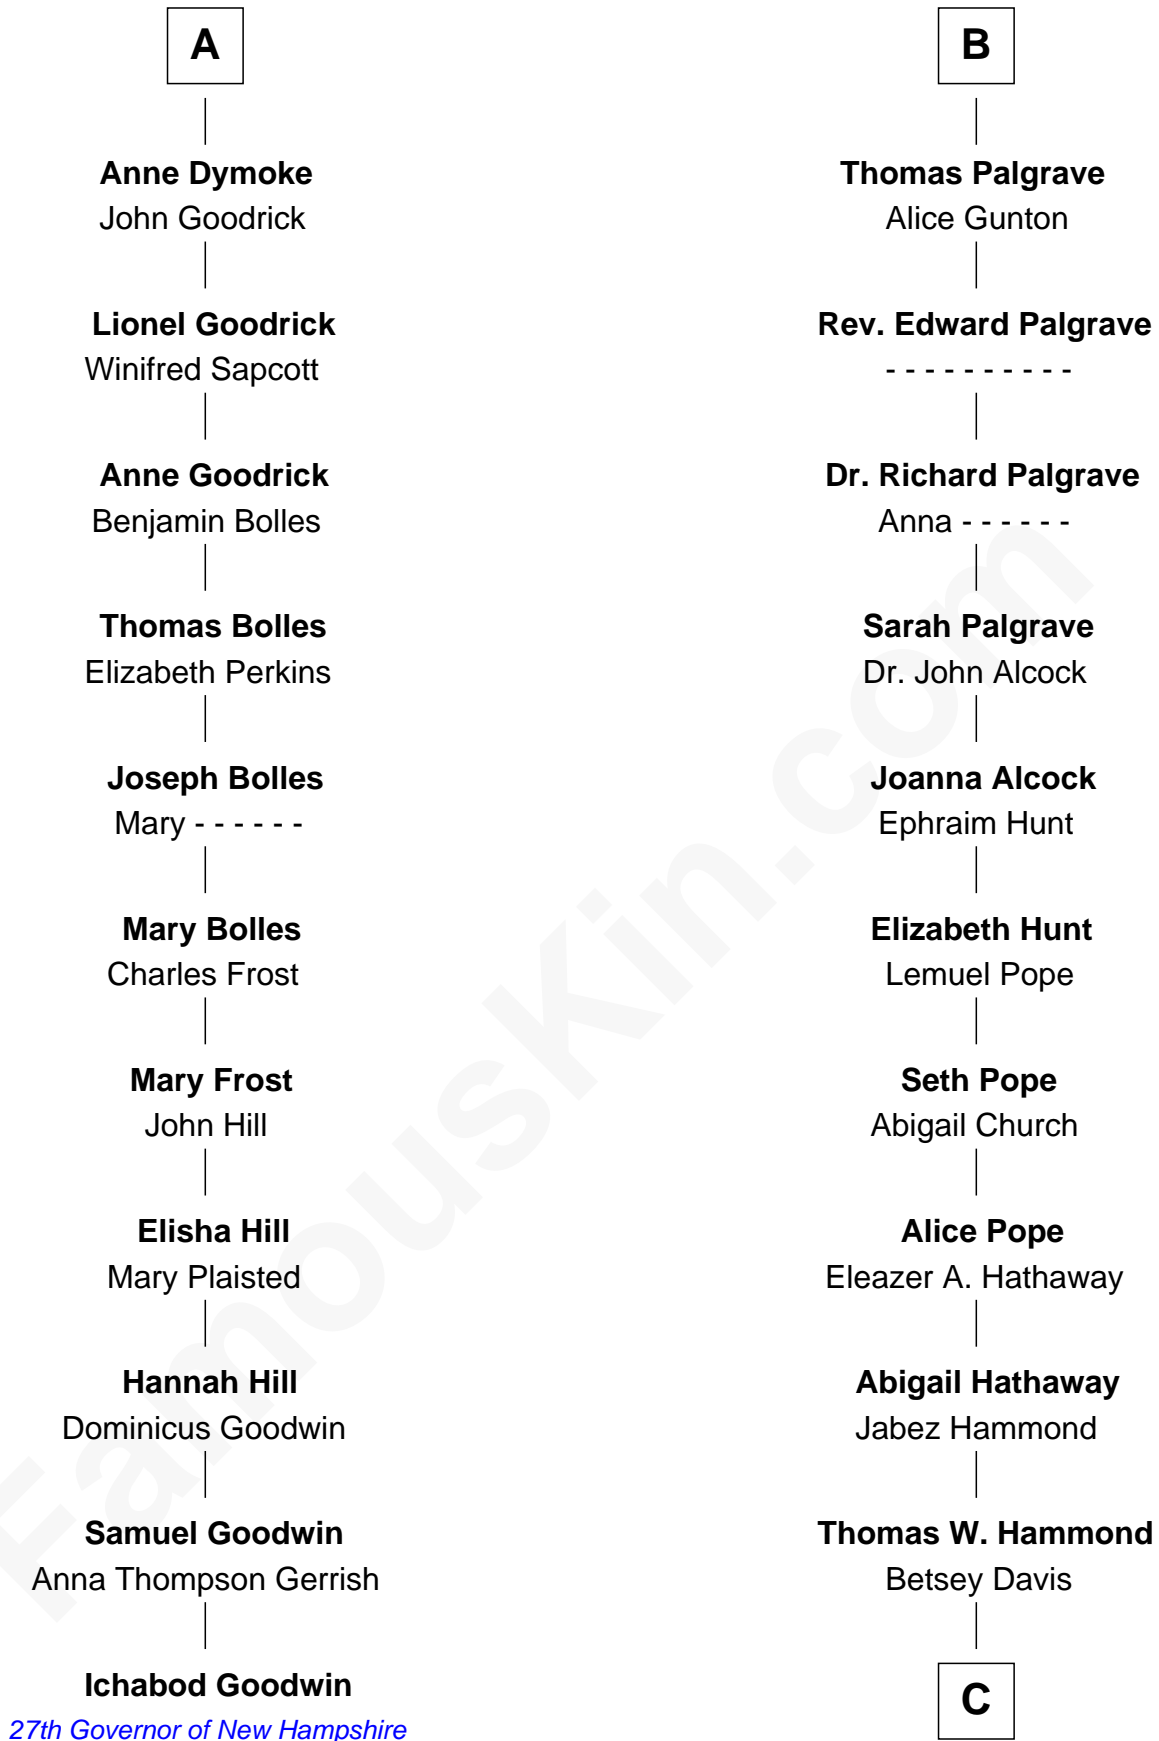

# FamousKin.com Relationship Chart of

**Ichabod Goodwin**

*27th Governor of New Hampshire*

**17th cousin 4 times removed of**

**Mark Isham**

*Musician, Film Composer*

**Henry Plantagenet**

Maud de Chaworth

Richard Fitzalan

**Sir Richard Fitzalan**

Elizabeth de Bohun

**Elizabeth Fitzalan**

Sir Robert Goushill

**Elizabeth Goushill**

Sir Robert Wingfield

**Elizabeth Wingfield**

Sir William Brandon

**Eleanor Brandon**

John Glemham

**Anne Glemham**

Henry Palgrave

**B**

**C**

**George S. Hammond**  
Jane Matthew Penberthy

**Walter Ford Hammond**  
Hattie Martha Child

**Harold Child Hammond**  
Helen Maurine Blair

**Patricia Jane Hammond**  
Howard Fuller Isham

**Mark Isham**  
*Musician, Film Composer*

FamousKin.com