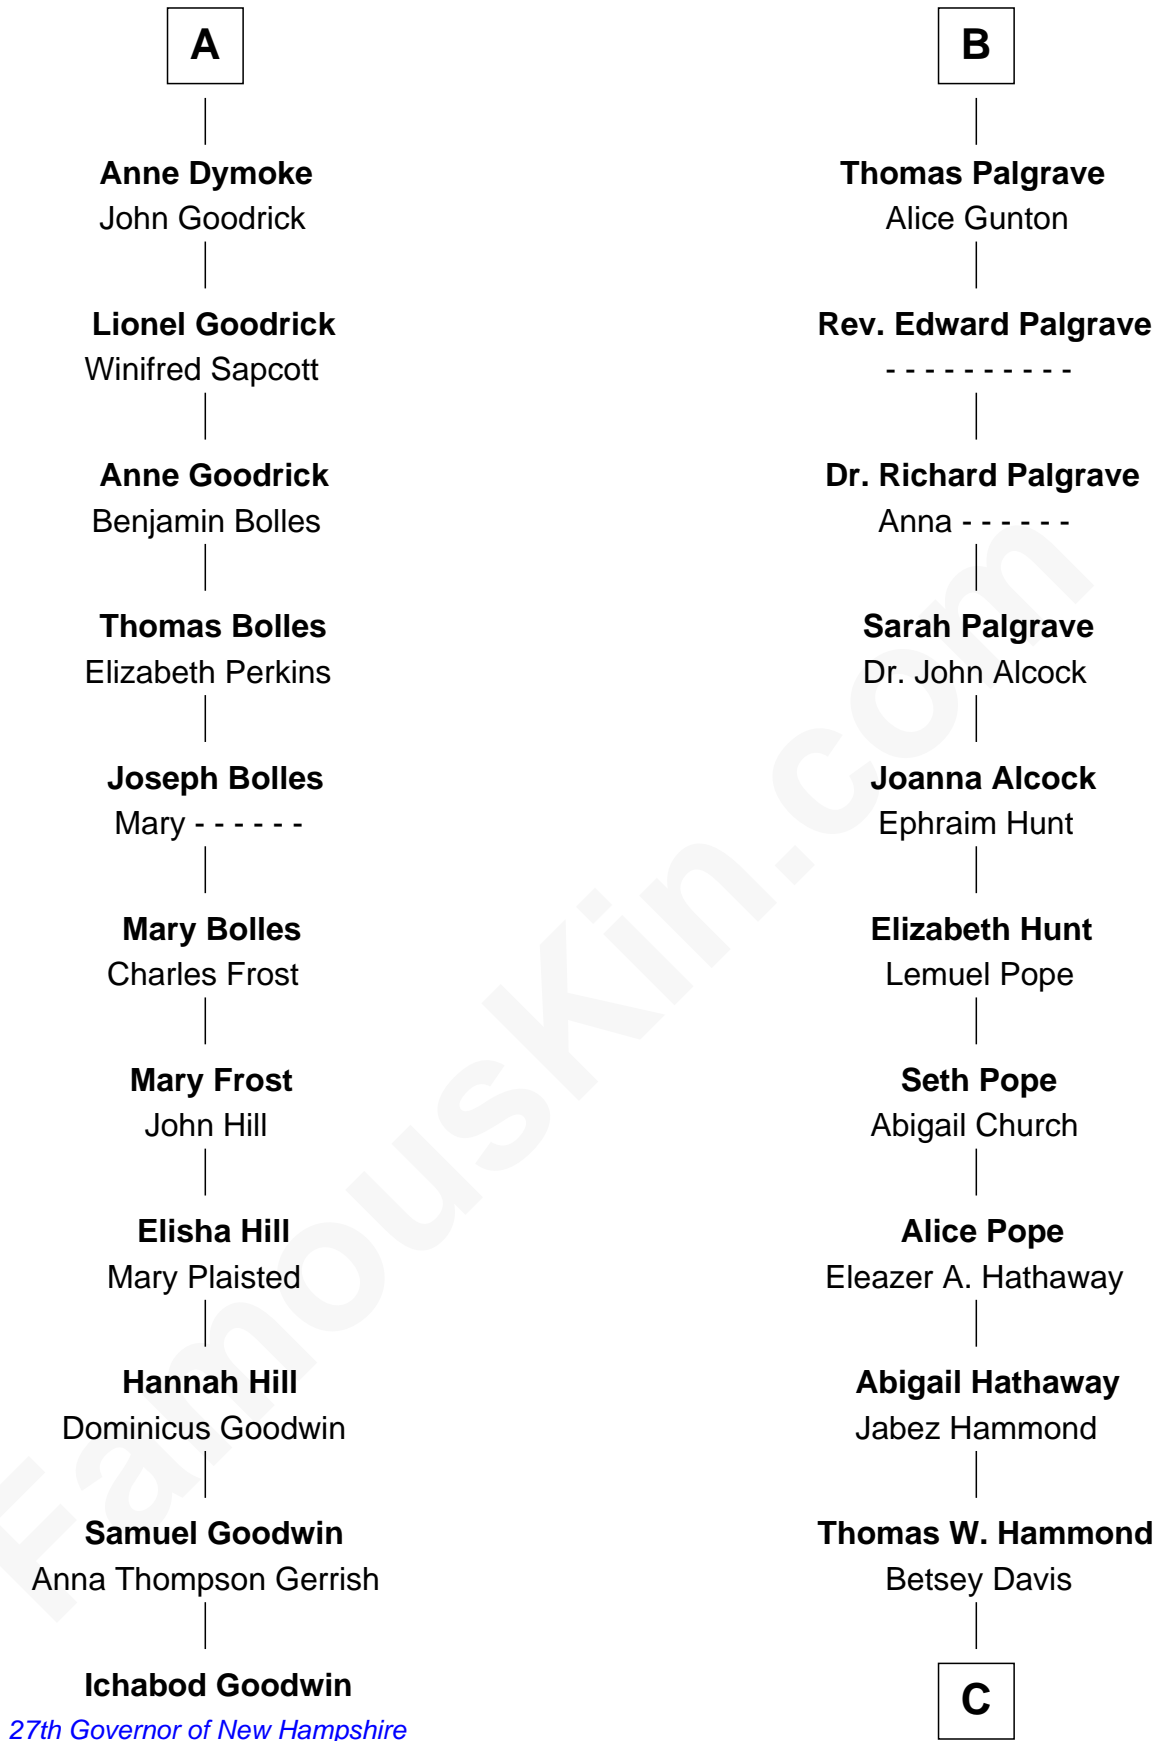

### Ichabod Goodwin

27th Governor of New Hampshire

17th cousin 4 times removed of

**Mark Isham**

Musician, Film Composer

**Bartholomew de Badlesmere**

Margaret de Clare

**Margery de Badlesmere**

Joan de Waterton

**Margaret de Welles**

Sir Thomas Dymoke

**Sir Lionel Dymoke**

Joanna Griffith

**A**

**Elizabeth de Badlesmere**

Sir William de Bohun

**Elizabeth de Bohun**

Sir Richard Fitzalan

**Elizabeth Fitzalan**

Sir Robert Goushill

**Elizabeth Goushill**

Sir Robert Wingfield

**Elizabeth Wingfield**

Sir William Brandon

**Eleanor Brandon**

John Glemham

**Anne Glemham**

Henry Palgrave

**B**

**C**

**George S. Hammond**  
Jane Matthew Penberthy

**Walter Ford Hammond**  
Hattie Martha Child