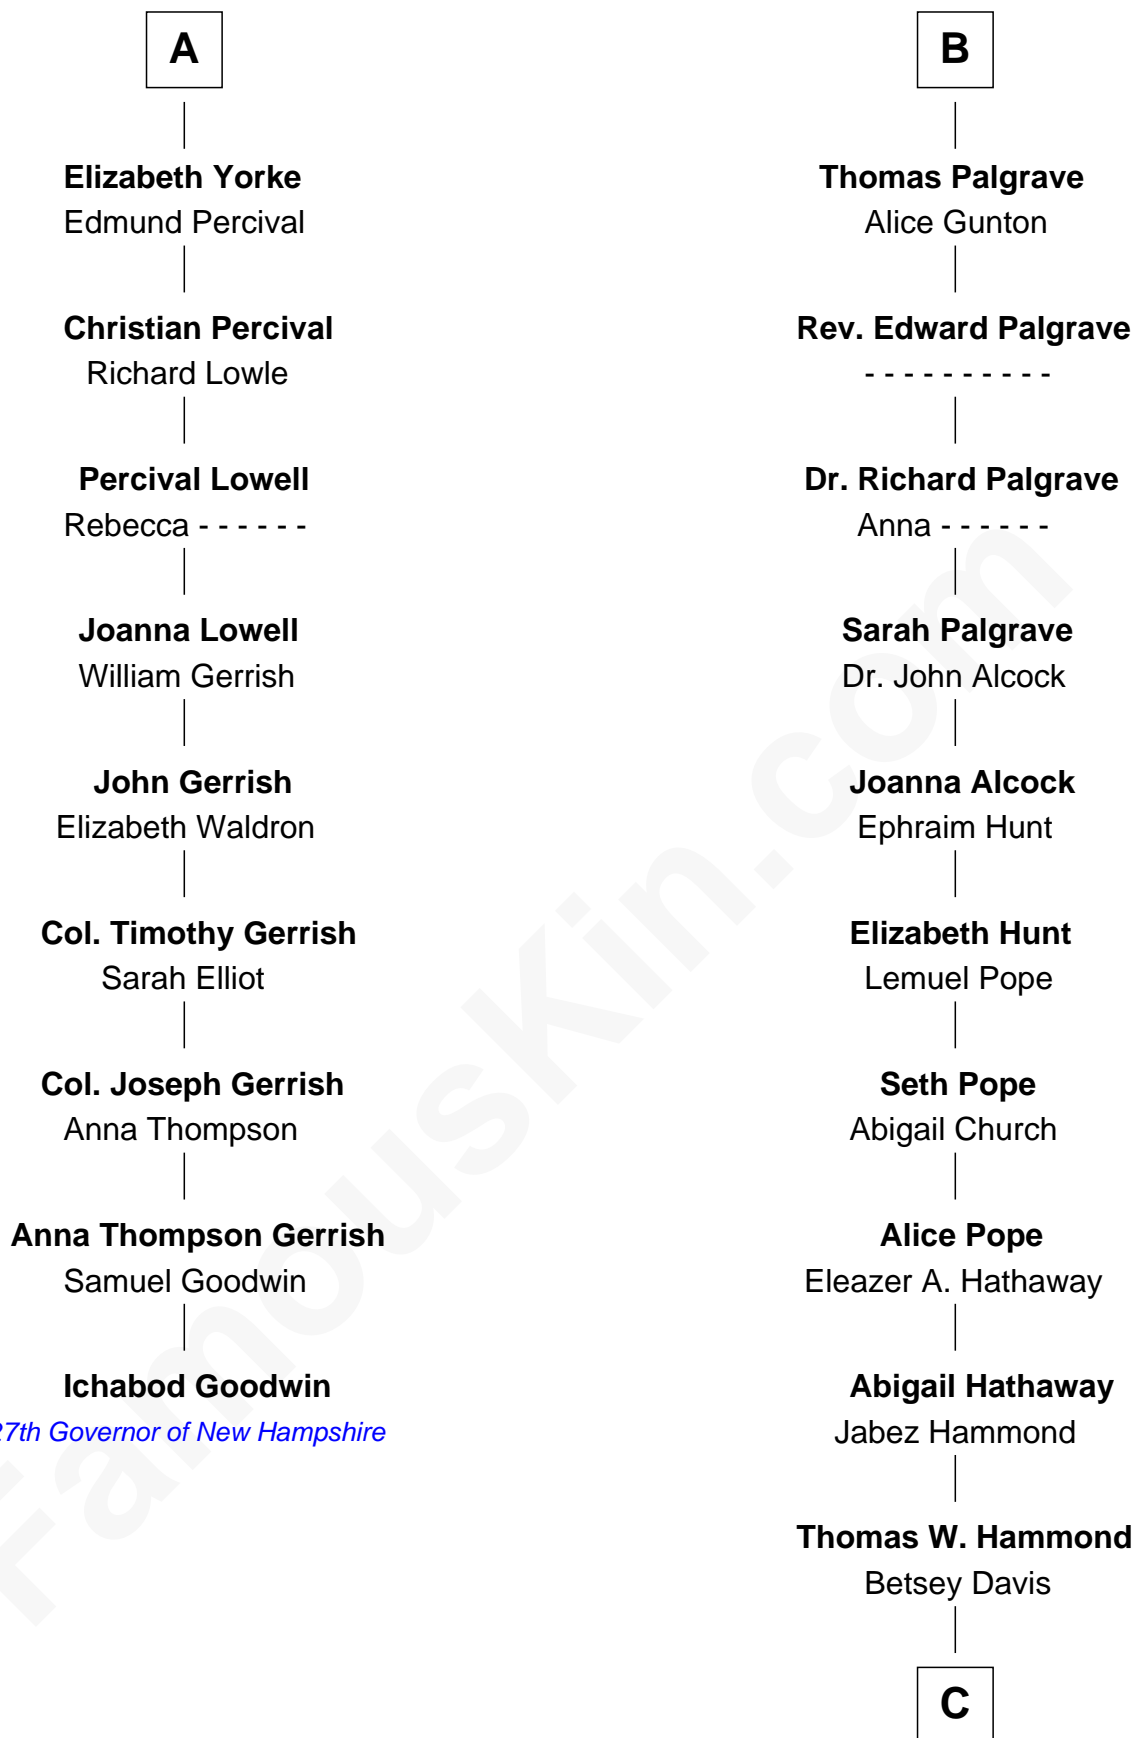

FamousKin.com Relationship Chart of

Ichabod Goodwin

27th Governor of New Hampshire

15th cousin 6 times removed of

Mark Isham

Musician, Film Composer

Humphrey de Bohun

Elizabeth Plantagenet

C

George S. Hammond
Jane Matthew Penberthy

Walter Ford Hammond
Hattie Martha Child

Harold Child Hammond
Helen Maurine Blair

Patricia Jane Hammond
Howard Fuller Isham

Mark Isham
Musician, Film Composer

FamousKin.com