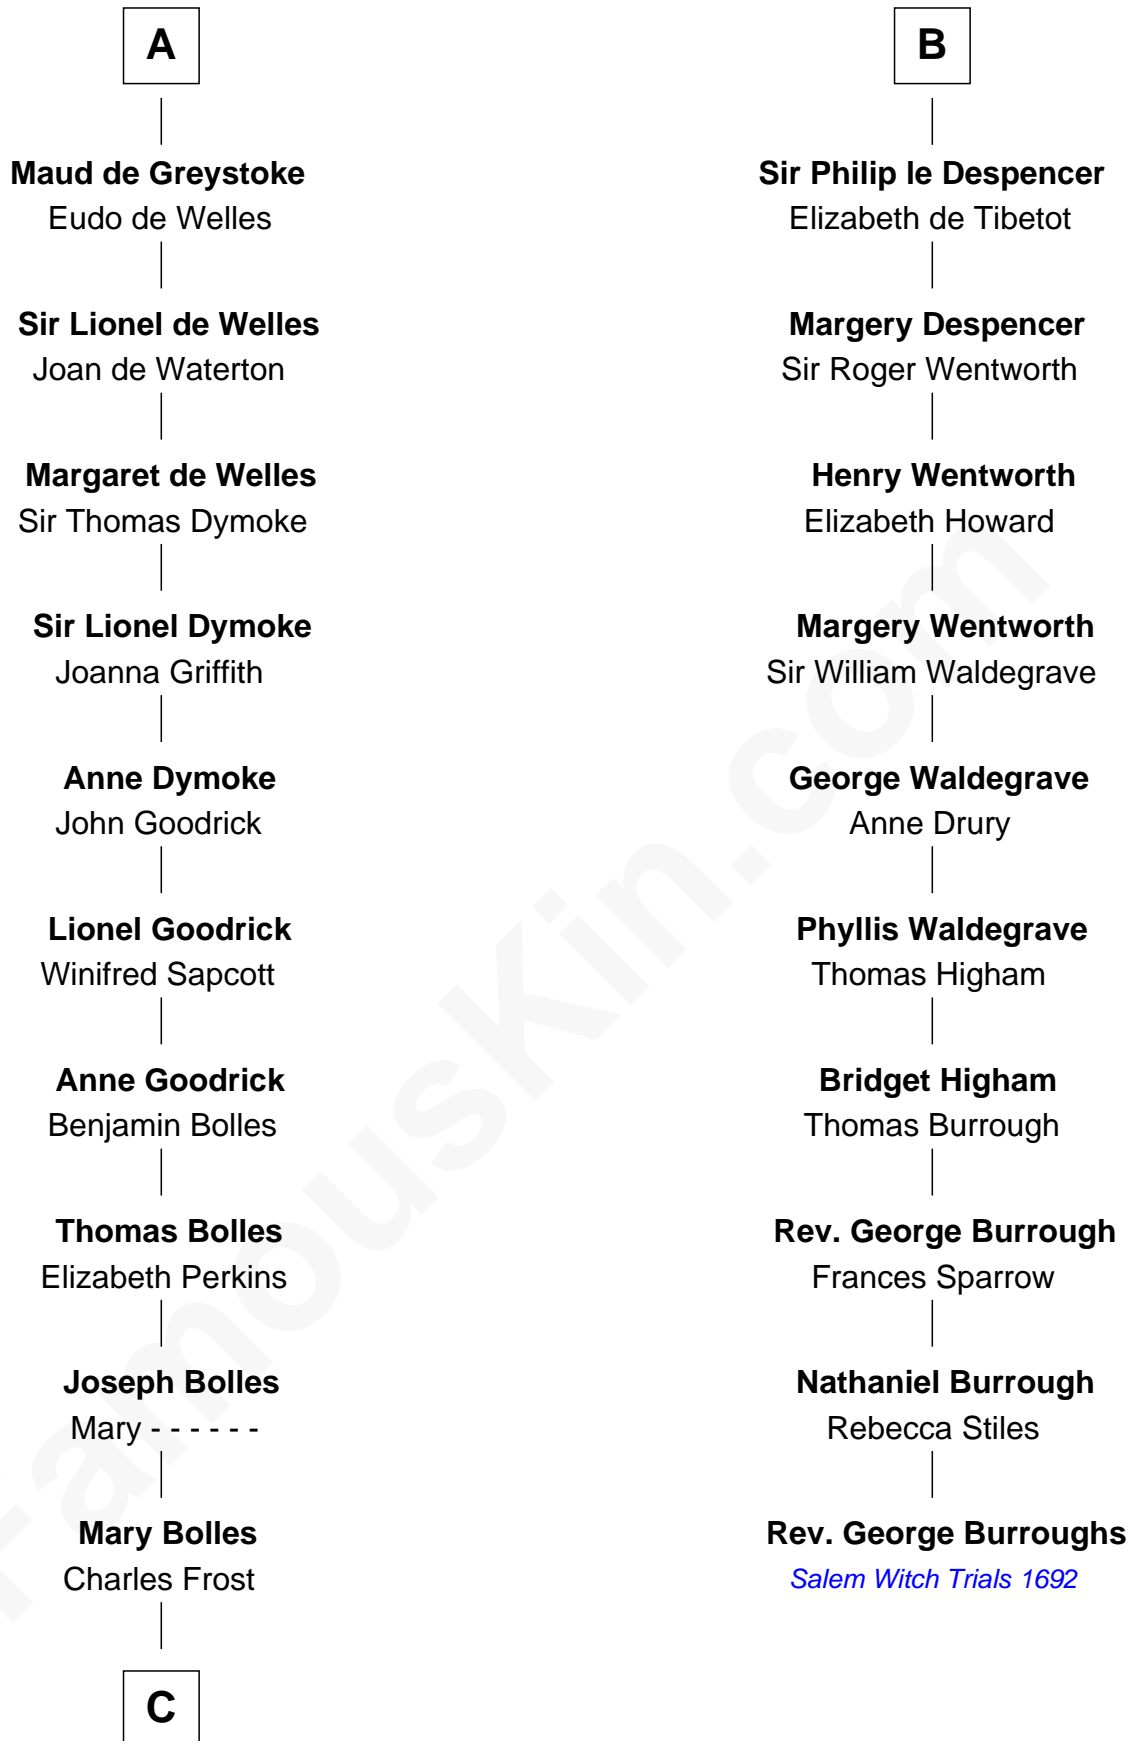

FamousKin.com

Relationship Chart of

Ichabod Goodwin

27th Governor of New Hampshire

16th cousin 5 times removed of

Rev. George Burroughs

Executed for Witchcraft, Salem 1692

C

—
Mary Frost

John Hill

—
Elisha Hill

Mary Plaisted

—
Hannah Hill

Dominicus Goodwin

—
Samuel Goodwin

Anna Thompson Gerrish

—
Ichabod Goodwin

27th Governor of New Hampshire