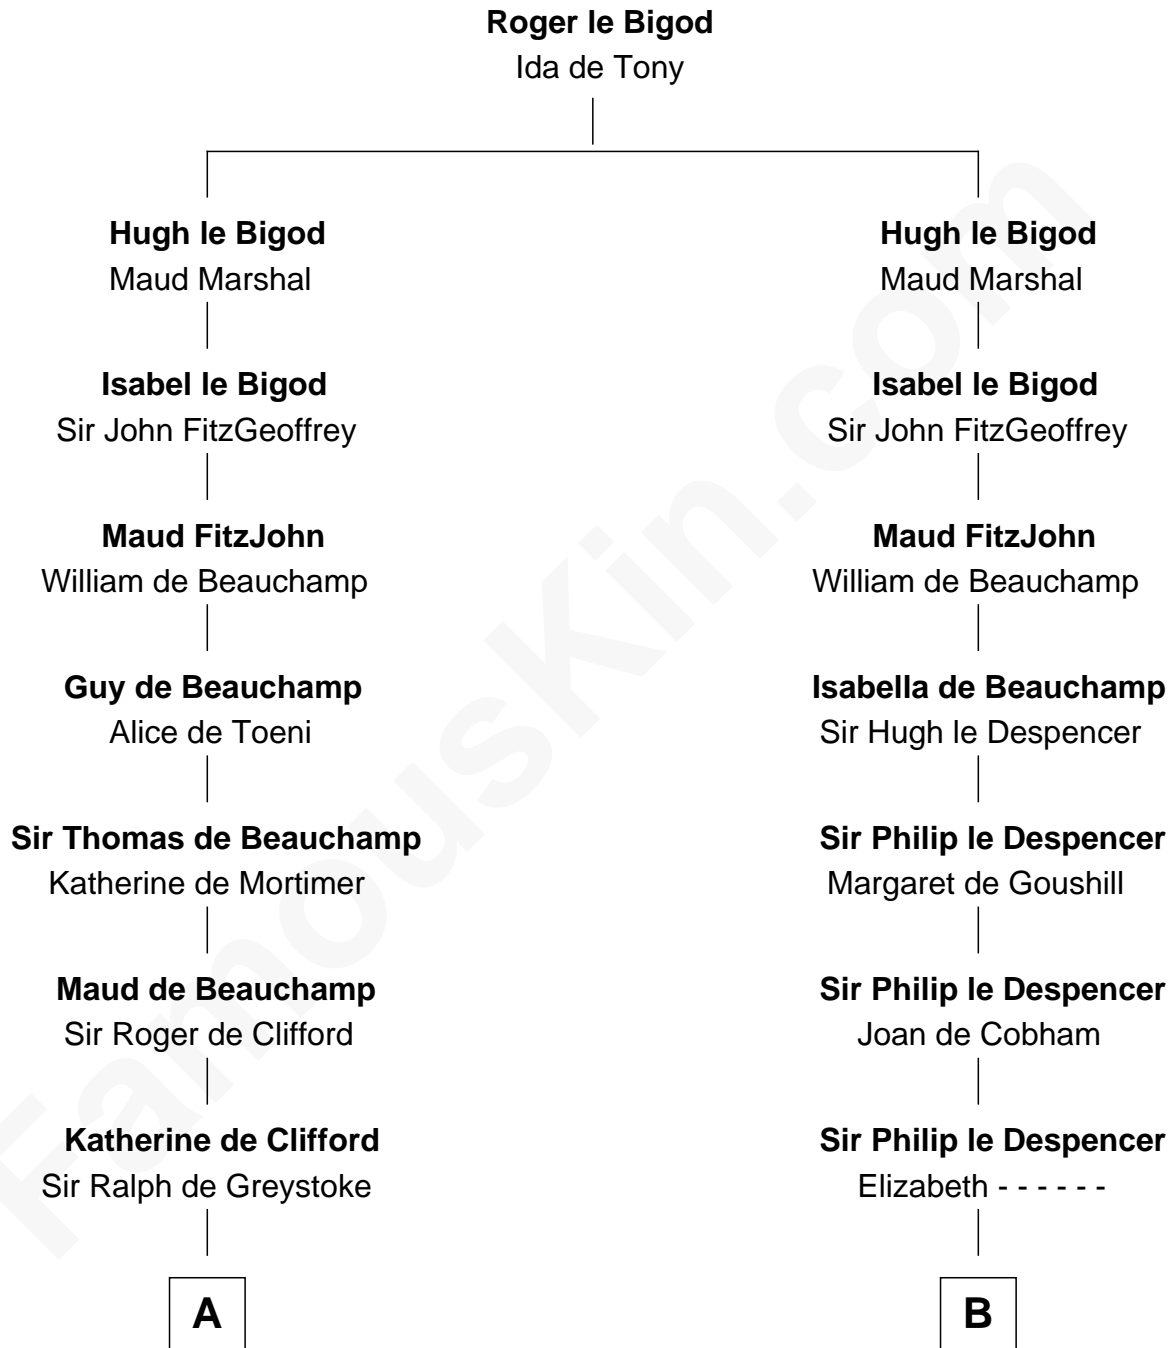

FamousKin.com

Relationship Chart of

Ichabod Goodwin

27th Governor of New Hampshire

16th cousin 5 times removed of

Rev. George Burroughs

Executed for Witchcraft, Salem 1692

C

—
Mary Frost

John Hill

—
Elisha Hill

Mary Plaisted

—
Hannah Hill

Dominicus Goodwin

—
Samuel Goodwin

Anna Thompson Gerrish

—
Ichabod Goodwin

27th Governor of New Hampshire