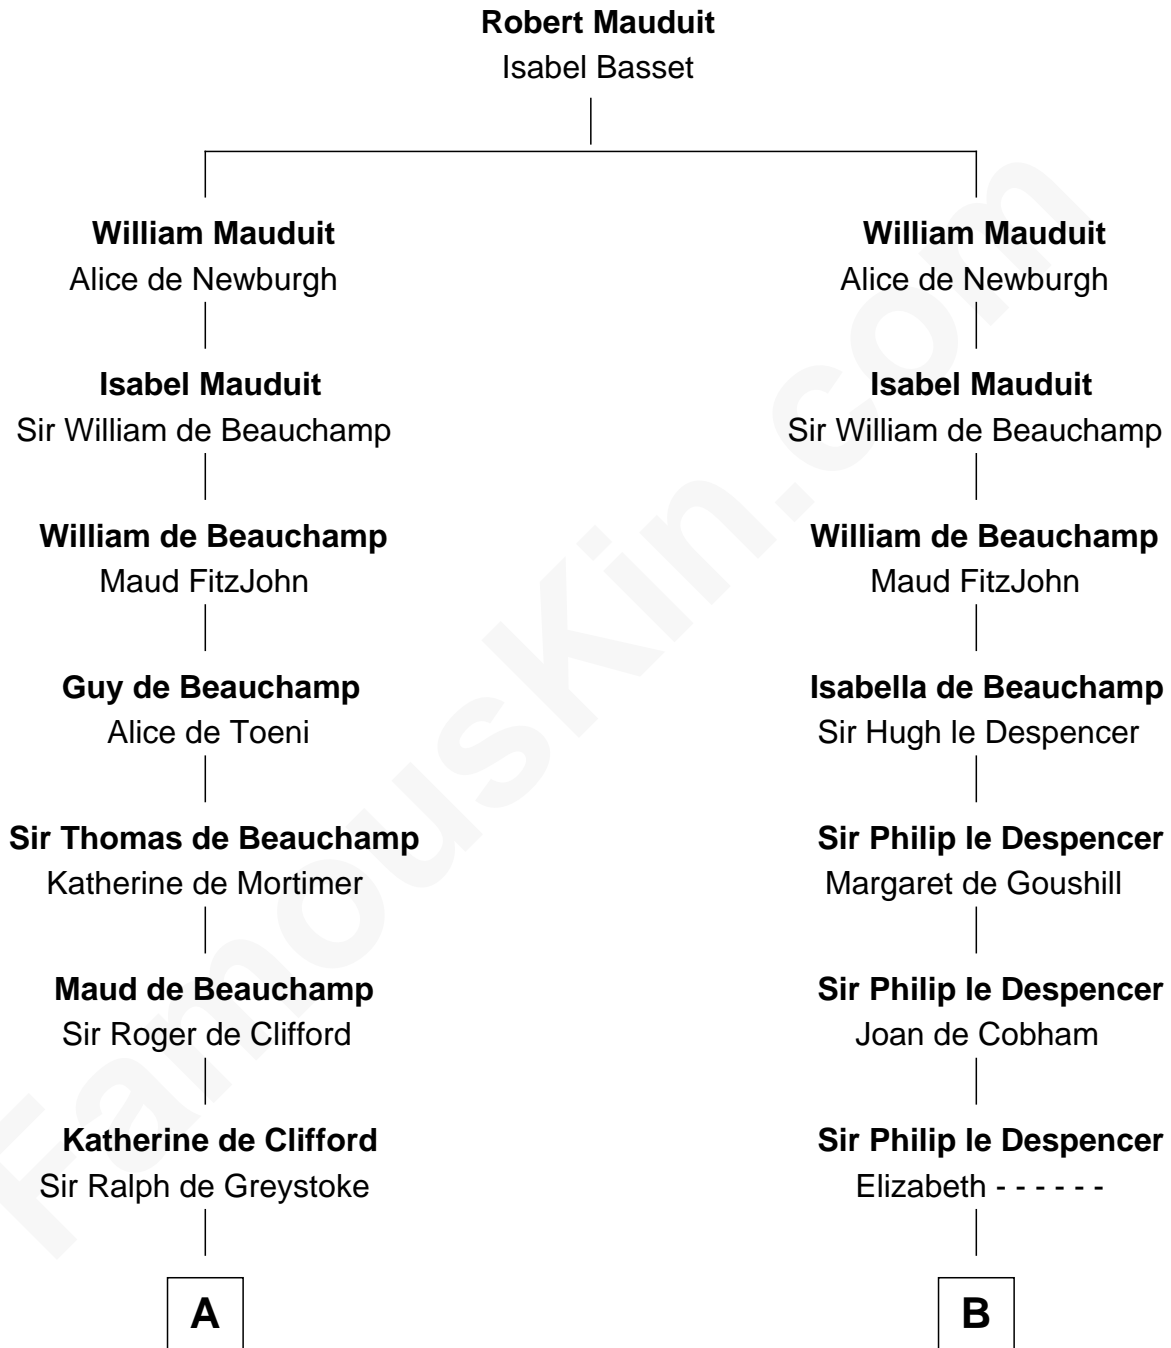

## Relationship Chart of

### Ichabod Goodwin

27th Governor of New Hampshire

16th cousin 5 times removed of

**Rev. George Burroughs**

Executed for Witchcraft, Salem 1692

**C**

—  
**Mary Frost**

John Hill

—  
**Elisha Hill**

Mary Plaisted

—  
**Hannah Hill**

Dominicus Goodwin

—  
**Samuel Goodwin**

Anna Thompson Gerrish

—  
**Ichabod Goodwin**

*27th Governor of New Hampshire*