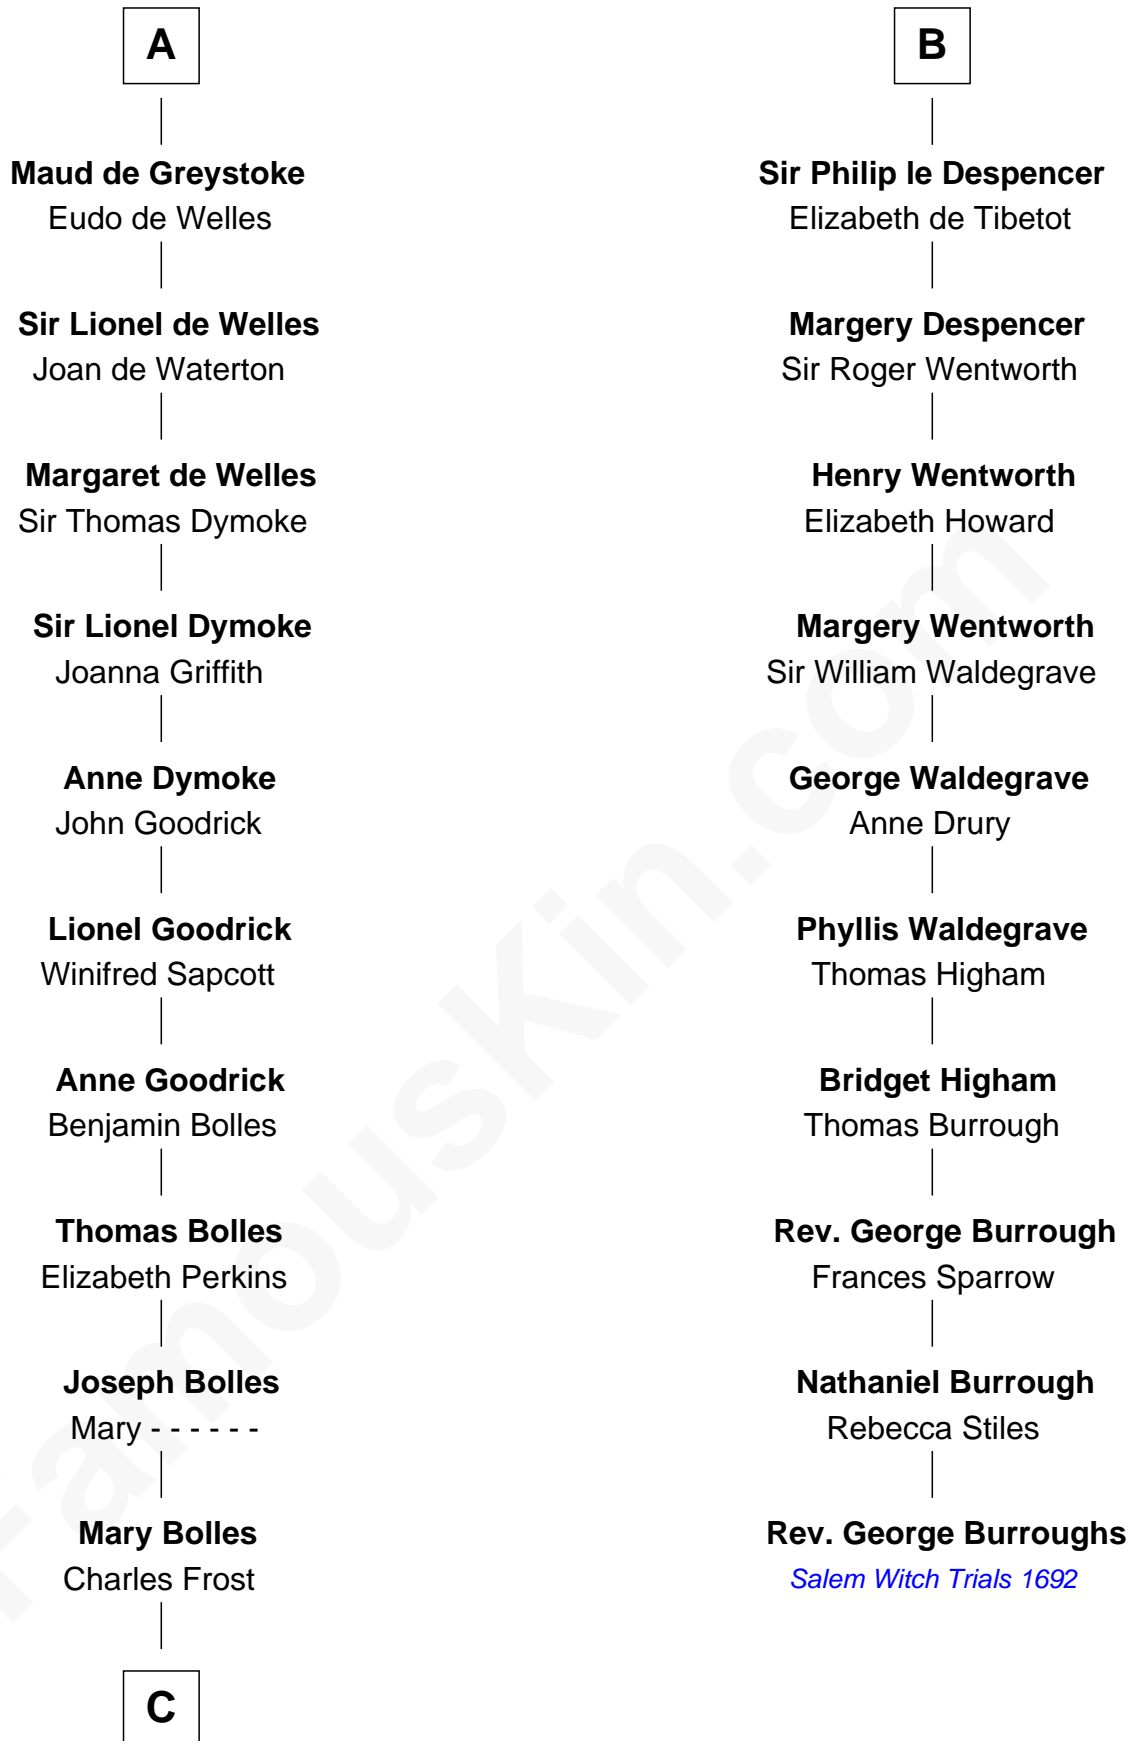

## Relationship Chart of

### Ichabod Goodwin

27th Governor of New Hampshire

16th cousin 5 times removed of

**Rev. George Burroughs**

Executed for Witchcraft, Salem 1692

**C**

—  
**Mary Frost**

John Hill

—  
**Elisha Hill**

Mary Plaisted

—  
**Hannah Hill**

Dominicus Goodwin

—  
**Samuel Goodwin**

Anna Thompson Gerrish

—  
**Ichabod Goodwin**

*27th Governor of New Hampshire*