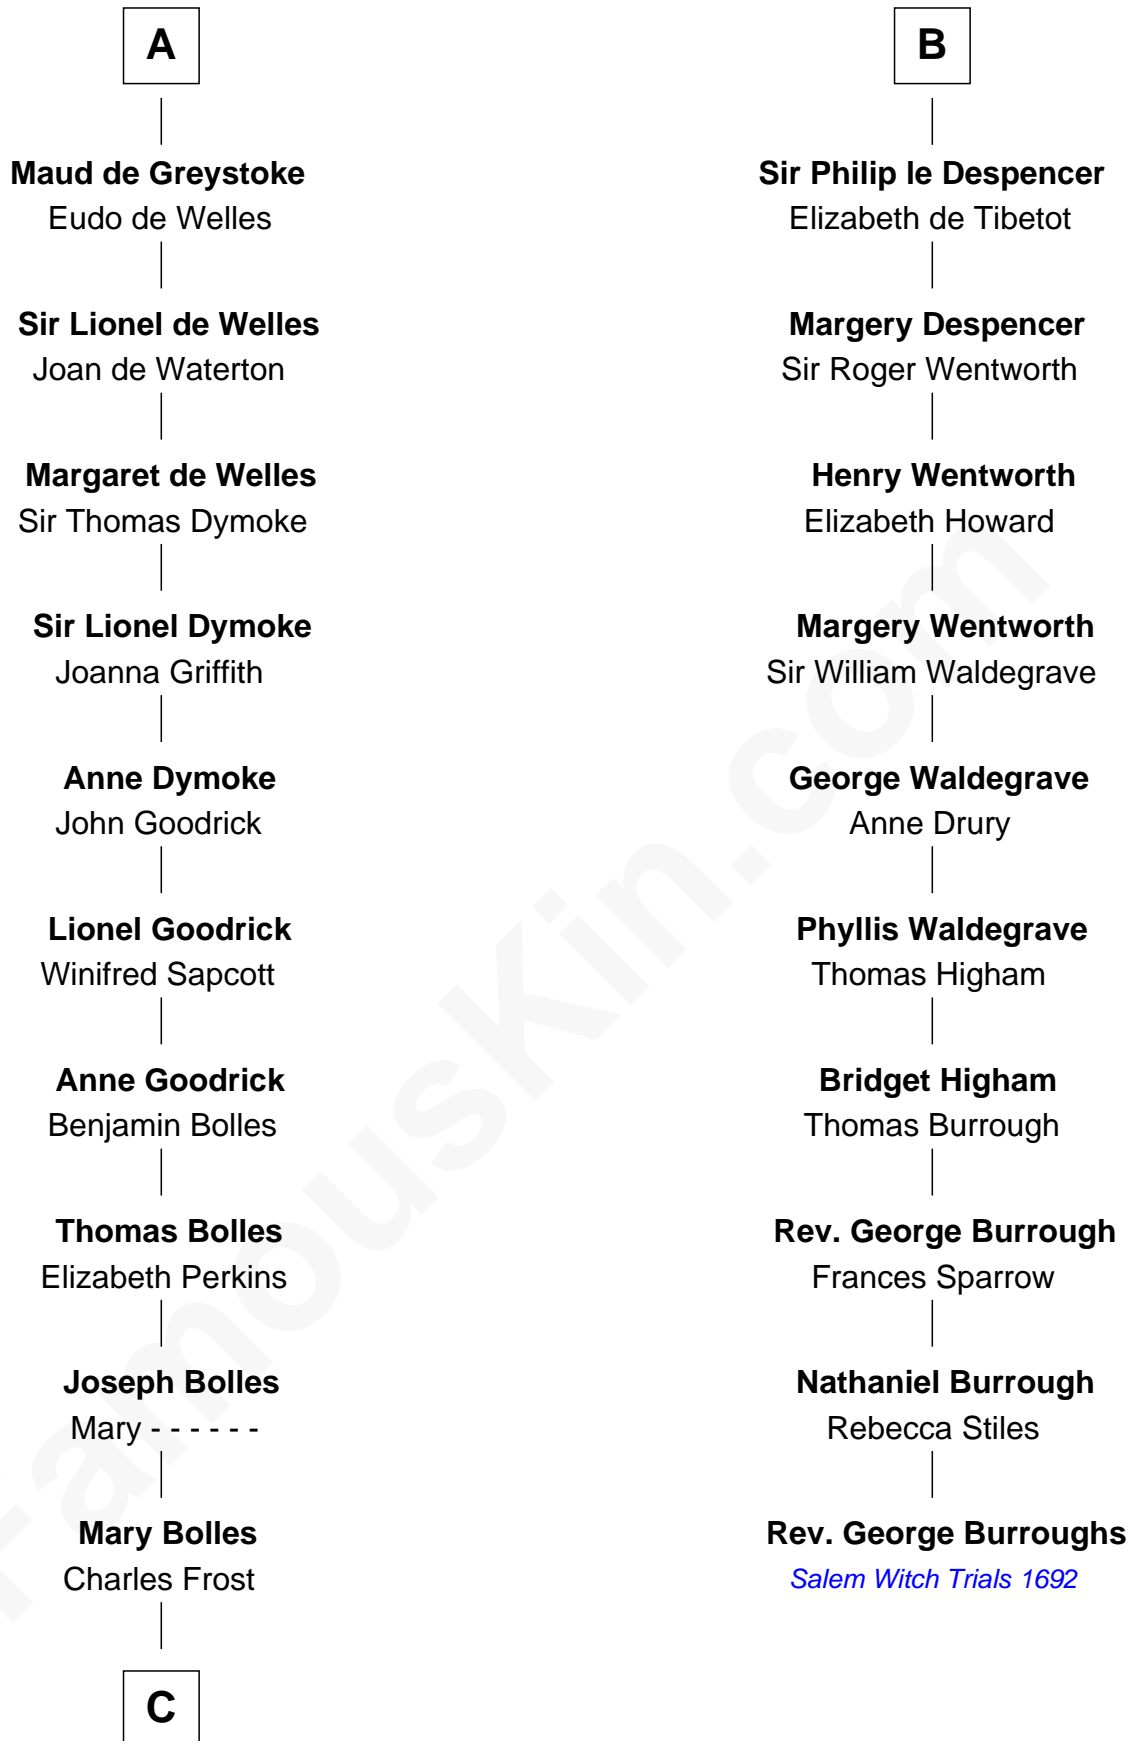

FamousKin.com

Relationship Chart of

Ichabod Goodwin

27th Governor of New Hampshire

16th cousin 5 times removed of

Rev. George Burroughs

Executed for Witchcraft, Salem 1692

C

—
Mary Frost

John Hill

—
Elisha Hill

Mary Plaisted

—
Hannah Hill

Dominicus Goodwin

—
Samuel Goodwin

Anna Thompson Gerrish

—
Ichabod Goodwin

27th Governor of New Hampshire

FamousKin.com