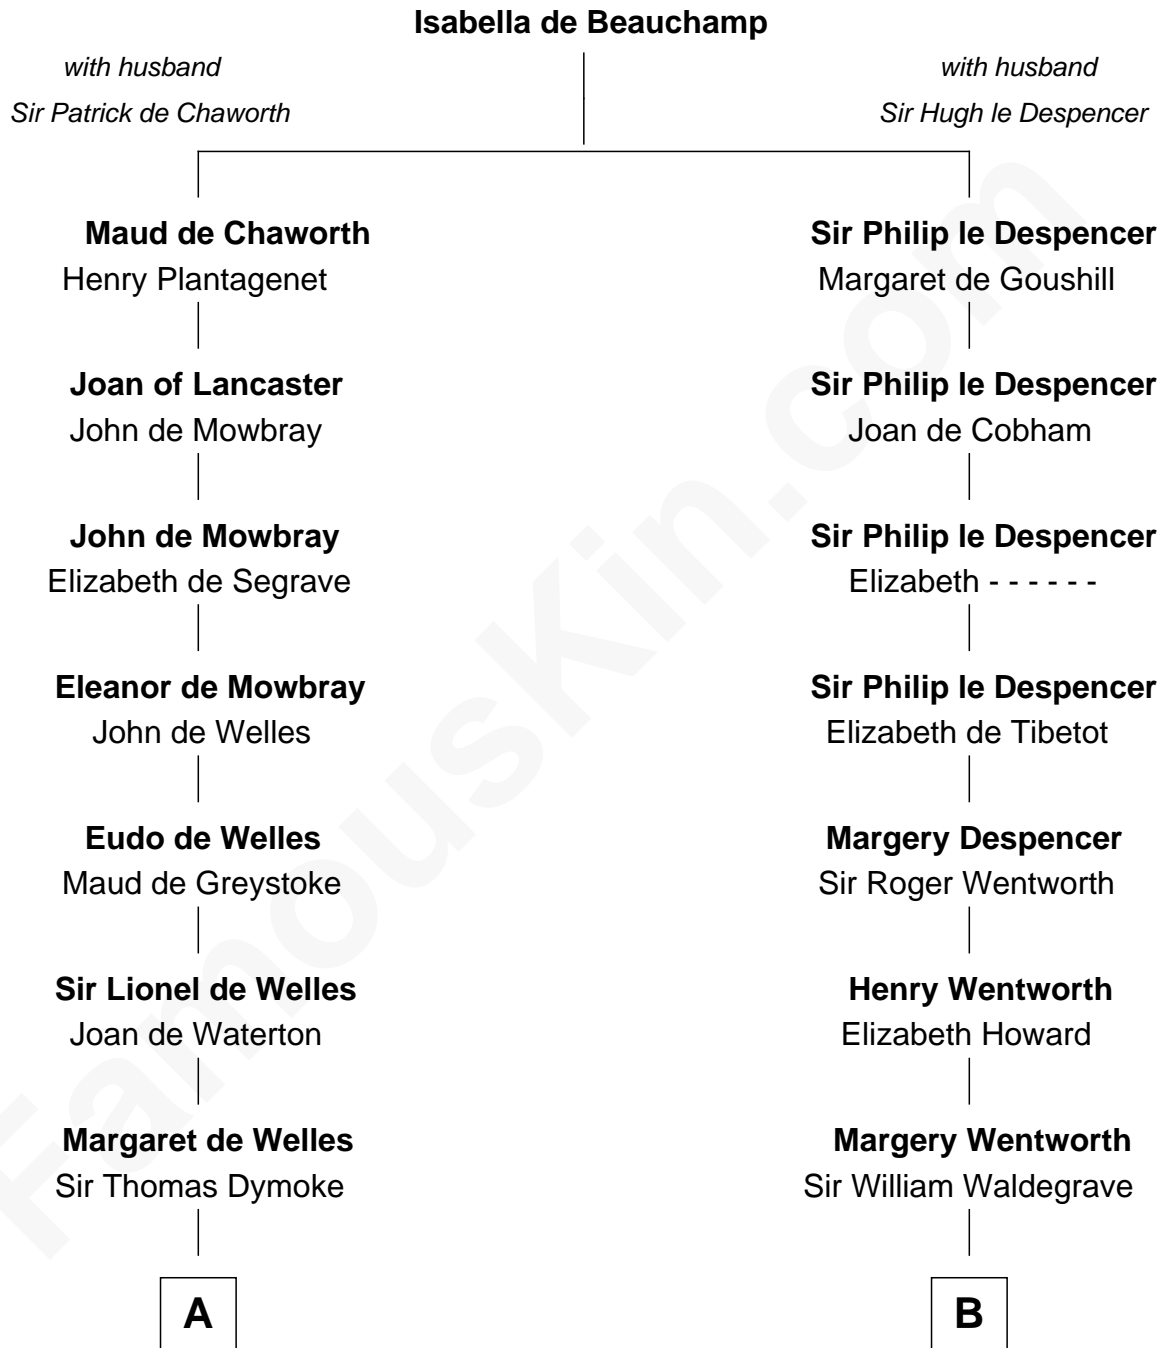

## Relationship Chart of

### Ichabod Goodwin

27th Governor of New Hampshire

12th cousin 6 times removed of

**Rev. George Burroughs**

Executed for Witchcraft, Salem 1692

**C**

—  
**Samuel Goodwin**  
Anna Thompson Gerrish

—  
**Ichabod Goodwin**  
*27th Governor of New Hampshire*